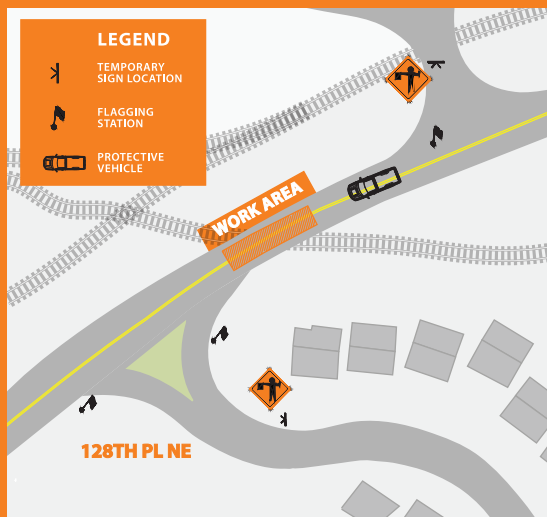

### Construction beginning October 2 at SR 202 just south of 128th PL NE

### Construction and associated temporary traffic controls beginning October 2 at SR 202 just south of 128th PL NE

#### CONSTRUCTION UPDATE

In two weeks, beginning Monday, October 2, King County Parks contractor will begin repairing the broken pavement along SR 202 at the rail road crossing just south of 128th. The construction effort will be done during the evening hours to minimize traffic interruptions. You can expect to see a temporary single lane traffic control beginning **October 2 from 9pm to 5 am**.