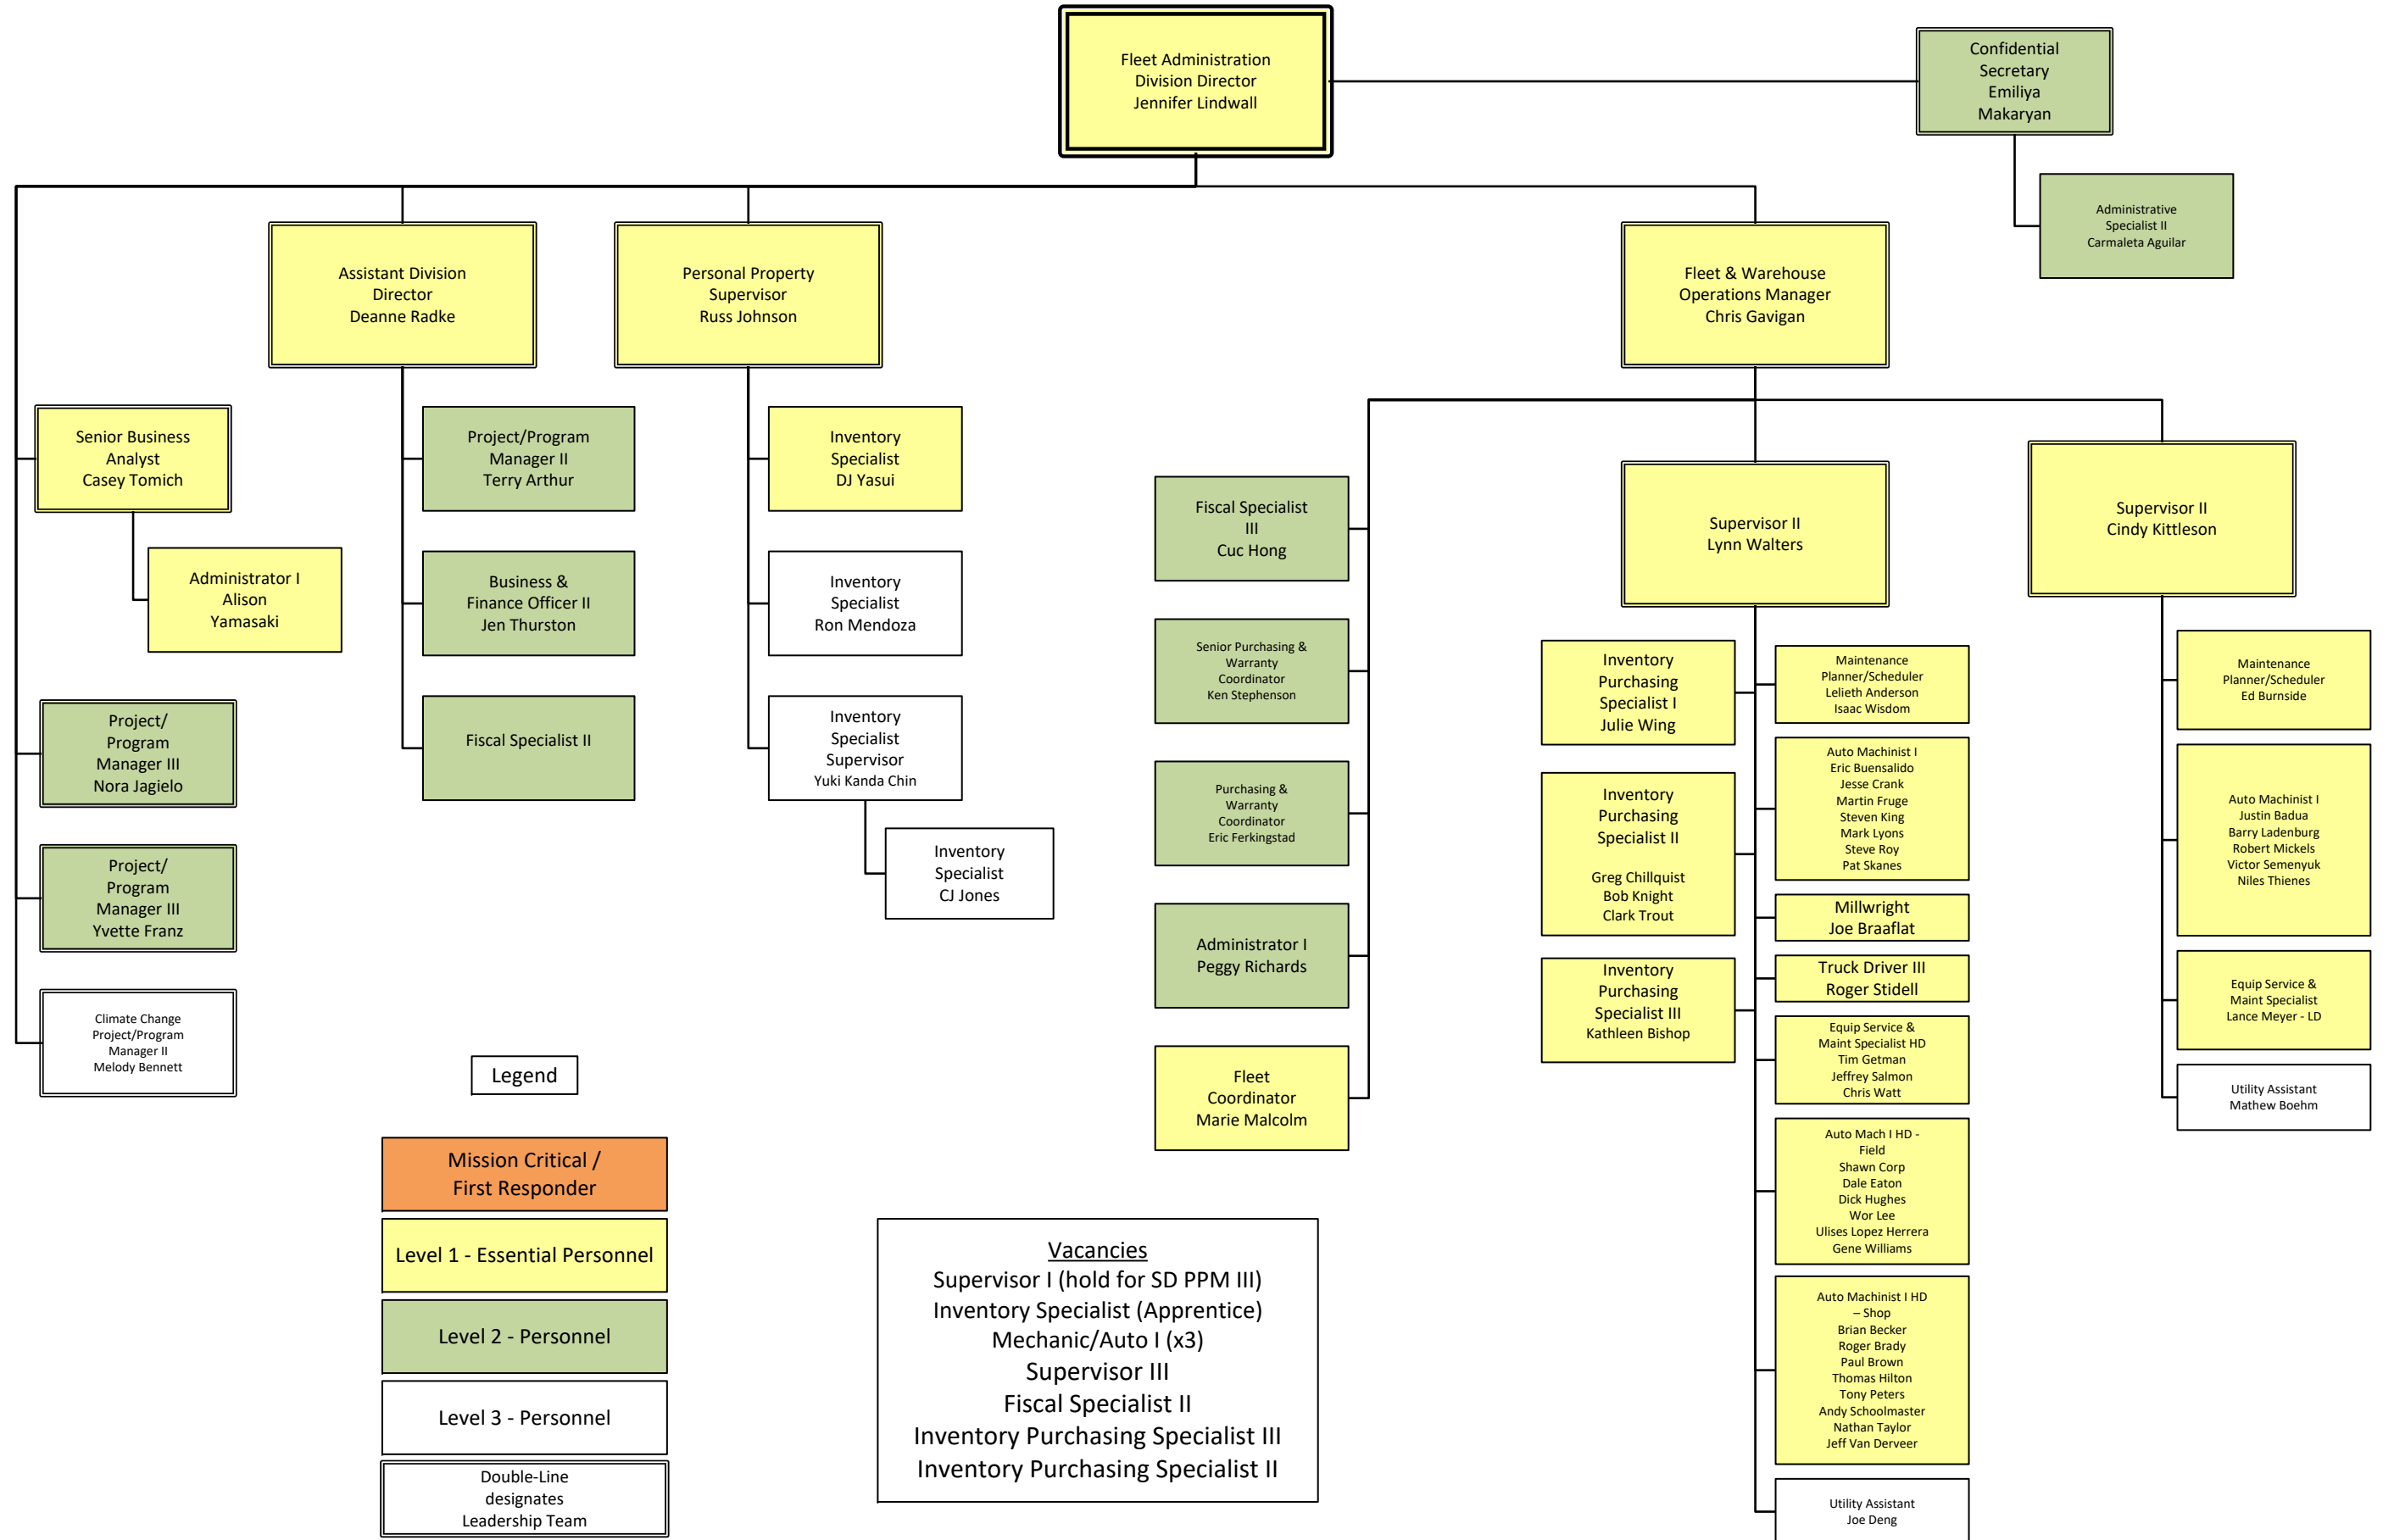

FLEET SERVICES DIVISION

July, 2019

Legend

- Mission Critical / First Responder
- Level 1 - Essential Personnel
- Level 2 - Personnel
- Level 3 - Personnel
- Double-Line designates Leadership Team

Vacancies
 Supervisor I (hold for SD PPM III)
 Inventory Specialist (Apprentice)
 Mechanic/Auto I (x3)
 Supervisor III
 Fiscal Specialist II
 Inventory Purchasing Specialist III
 Inventory Purchasing Specialist II