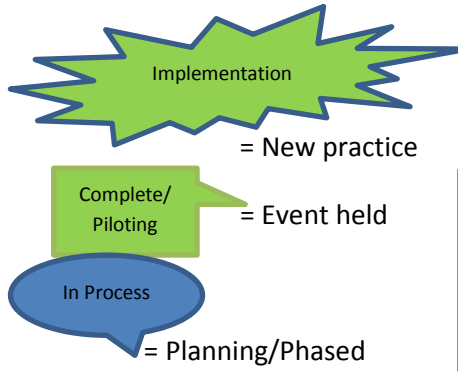

WTD Capital Program Improvement Effort

A Lean Capital Delivery Program: Improve the delivery of our clean water capital projects through increased organizational capacity, cost effectiveness, and better business practices.