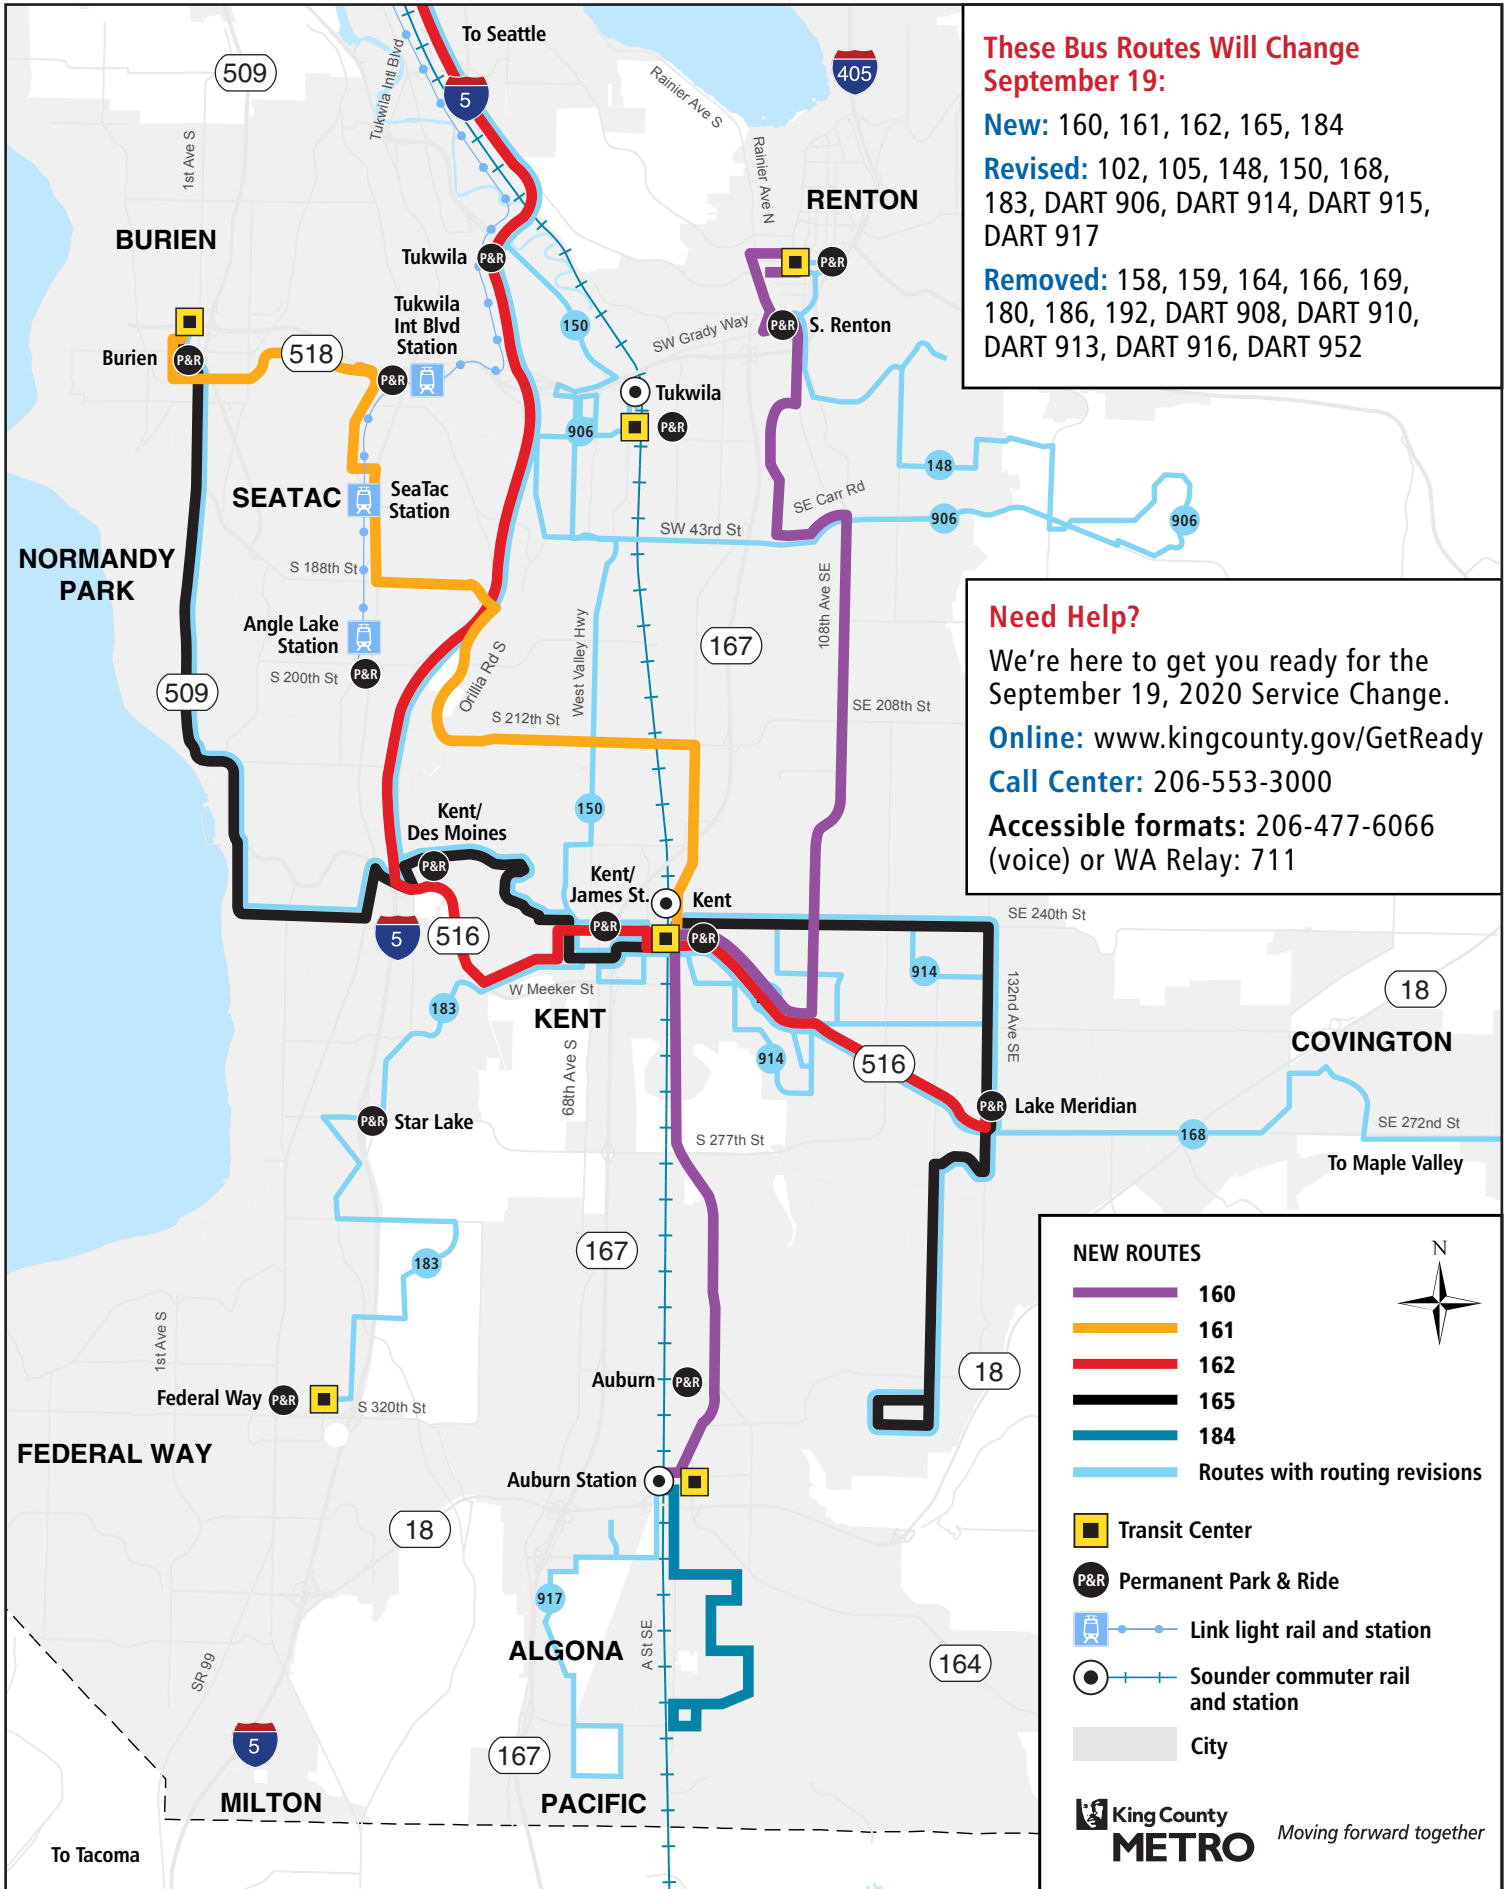

South King County Service Change Highlights

These Bus Routes Will Change September 19:

New: 160, 161, 162, 165, 184

Revised: 102, 105, 148, 150, 168, 183, DART 906, DART 914, DART 915, DART 917

Removed: 158, 159, 164, 166, 169, 180, 186, 192, DART 908, DART 910, DART 913, DART 916, DART 952

Need Help?

We're here to get you ready for the September 19, 2020 Service Change.

Online: www.kingcounty.gov/GetReady

Call Center: 206-553-3000

Accessible formats: 206-477-6066 (voice) or WA Relay: 711

NEW ROUTES

- 160
- 161
- 162
- 165
- 184
- Routes with routing revisions

- Transit Center
- Permanent Park & Ride
- Link light rail and station
- Sounder commuter rail and station
- City