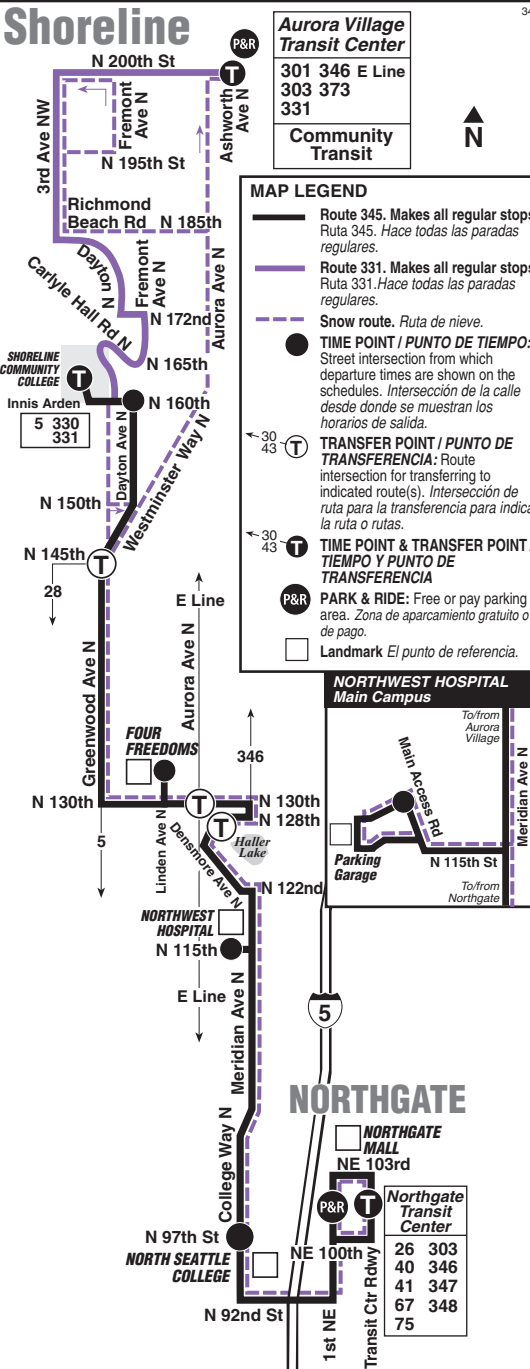

# 345 SATURDAY/sábado

To NORTHGATE → To DOWNTOWN →

Aurora Vill Transit Ctr			Four Freedom		North Seattle College		Northgate Transit Center		Downtown Seattle	
Bay 12	Shoreline	Freedom	Northwest Hospital	College Way N & N 97th St	NE 103rd St & Transit Roadway Bay 4	Union St & 5th Ave				
Ashworth N & N 200th St	Dayton Ave N & N 160th St	Linden Ave N & N 135th St	Northwest Hospital	College Way N & N 97th St	NE 103rd St & Transit Roadway Bay 4	Union St & 5th Ave				
<b>ROUTE 331</b>			<b>ROUTE 345</b>			<b>ROUTE 41</b>				
7:19	7:31	7:39	7:50	7:54	8:00G	8:08	8:30			
8:19	8:31	8:39	8:50	8:54	9:00G	9:08	9:31			
9:03	9:15	9:23	9:34	9:38	9:44G	9:52	10:17			
9:30	9:43	9:52	10:03	10:08	10:14G	10:23	10:47			
10:02	10:15	10:23	10:34	10:38	10:44G	10:54	11:18			
10:31	10:44	10:52	11:03	11:07	11:14G	11:25	11:49			
11:00	11:13	11:21	11:32	11:36	11:43G	11:56	12:20			
11:30	11:43	11:51	12:02	12:06	12:13G	12:24	12:48			
11:58	12:11	12:20	12:31	12:36	12:43G	12:55	1:19			
12:30	12:43	12:52	1:02	1:06	1:13G	1:39	2:10			
1:00	1:13	1:22	1:32	1:36	1:43G	1:54	2:25			
1:30	1:43	1:52	2:02	2:06	2:13G	2:24	2:57			
1:59	2:13	2:22	2:32	2:36	2:43G	2:54	3:27			
2:28	2:42	2:51	3:01	3:06	3:13G	3:24	3:58			
2:57	3:10	3:20	3:30	3:36	3:43G	3:52	4:26			
3:29	3:42	3:51	4:01	4:06	4:13G	4:23	4:57			
3:58	4:11	4:20	4:30	4:35	4:42G	4:53	5:27			
4:28	4:41	4:51	5:02	5:07	5:14G	5:23	5:55			
5:02	5:14	5:23	5:34	5:38	5:45G	5:54	6:26			
5:31	5:43	5:51	6:02	6:07	6:14G	6:24	6:56			
6:14	6:26	6:35	6:46	6:50	6:57G	7:08	7:37			
7:19	7:31	7:39	7:49	7:53	7:59	8:05	8:30			
—	8:29	8:39	8:49	8:53	8:59	9:08	9:31			
—	8:59	9:09	9:19	9:23	9:29	9:37	10:00			

## Shoreline CC, Four Freedoms, Northwest Hospital, North Seattle College, Northgate

September 19, 2020 thru March 19, 2021  
Del 19 de septiembre de 2020 al 19 de marzo de 2021

**King County METRO**  
Moving forward together