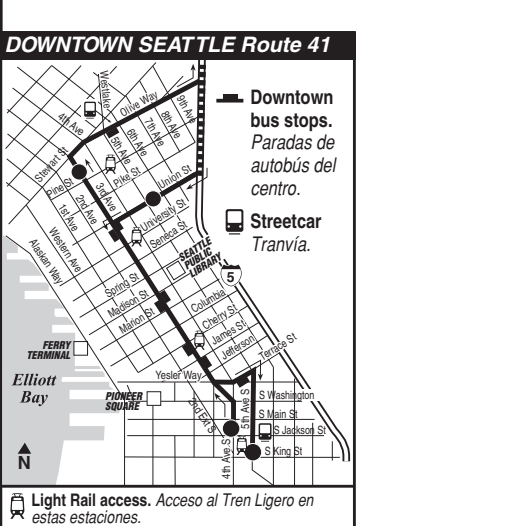

Timetable Symbols

D - From Aurora Village Transit Center, Route 331 continues to Ballinger Terrace, Lake Forest Park and Kenmore.
G - Continues as Route 348 to Jackson Park, North City, Richmond Beach.

Transit Alerts
Metro offers an alert subscription service via email or text. You choose the route information you want and we will send it to you. Go to Metro's website to sign up.

Special Service Information

Route 345 from Northgate, upon reaching Shoreline Community College, becomes Route 331 to Aurora Village. If your destination is Aurora Village, simply remain on the bus. Route 331 also continues from Aurora Village to Kenmore via Lake Forest Park (please refer to Route 331 timetable). Route 331 from Aurora Village to Shoreline Community College becomes Route 345 to Northgate upon reaching the college.

345 WEEKDAY/Entre semana

To NORTHGATE →			To DOWNTOWN →				
Aurora Vill Transit Ctr Bay 12	Shoreline Community College	Four Freedoms	North Seattle College	Northgate Transit Center	Downtown Seattle		
Ashworth N & N 200th St	Shoreline Community College	Linden Ave N & N 135th St	Northwest Hospital	College Way N & N 97th St	NE 103rd St & Transit Roadway Bay 4	Union St & 5th Ave	
Stop #16112	Stop #5493	Stop #43095	Stop #16914	Stop #17010	#35293	#35295	Stop #1215
ROUTE 331		ROUTE 345			ROUTE 41		
—	6:28	6:38	6:47	6:52	6:58G	7:05	7:23
6:41	6:58	7:09	7:18	7:24	7:30G	7:37	7:57
7:11	7:28	7:39	7:48	7:54	8:00G	8:07	8:30
7:41	7:58	8:09	8:18	8:24	8:30G	8:37	9:05
8:11	8:28	8:39	8:48	8:54	9:00G	9:09	9:37
8:40	8:57	9:08	9:17	9:23	9:29G	9:38	10:03
9:08	9:25	9:37	9:46	9:52	9:58G	10:09	10:29
9:38	9:55	10:07	10:16	10:22	10:28G	10:30	10:50
10:08	10:24	10:36	10:46	10:52	10:58G	11:03	11:30
10:36	10:52	11:06	11:16	11:22	11:28G	11:39	12:08
11:04	11:20	11:34	11:44	11:50	11:57G	12:04	12:37
11:34	11:50	12:04	12:14	12:21	12:28G	12:32	1:05
12:04	12:21	12:35	12:45	12:51	12:58G	1:02	1:35
12:36	12:53	1:05	1:15	1:21	1:28G	1:32	2:06
1:07	1:23	1:35	1:45	1:51	1:58G	2:02	2:36
1:36	1:52	2:04	2:14	2:20	2:27G	2:36	3:14
2:05	2:20	2:32	2:44	2:51	2:58G	3:06	3:49
2:35	2:50	3:04	3:15	3:21	3:28G	3:36	4:22
3:06	3:21	3:35	3:46	3:52	3:59G	4:06	4:53
3:38	3:53	4:04	4:15	4:21	4:28G	4:32	5:19
4:06	4:22	4:34	4:45	4:51	4:58G	5:03	5:50
4:38	4:54	5:05	5:16	5:22	5:28G	5:33	6:19
5:09	5:25	5:36	5:46	5:52	5:58G	6:03	6:45
5:40	5:56	6:06	6:16	6:22	6:28G	6:33	7:10
6:11	6:27	6:36	6:46	6:52	6:58G	7:03	7:31
6:43	6:59	7:08	7:17	7:22	7:28	7:33	7:55
7:15	7:29	7:38	7:47	7:52	7:58G	8:04	8:26
—	7:59	8:08	8:17	8:22	8:28	8:34	8:55
—	8:29	8:38	8:47	8:52	8:58	9:04	9:25
—	8:59	9:08	9:17	9:22	9:28	9:35	9:53
—	9:29	9:38	9:47	9:52	9:58G	10:05	10:23
—	10:32	10:41	10:50	10:55	11:00	11:04	11:22
—	11:32	11:41	11:50	11:55	12:00	—	—

345 WEEKDAY/Entre semana