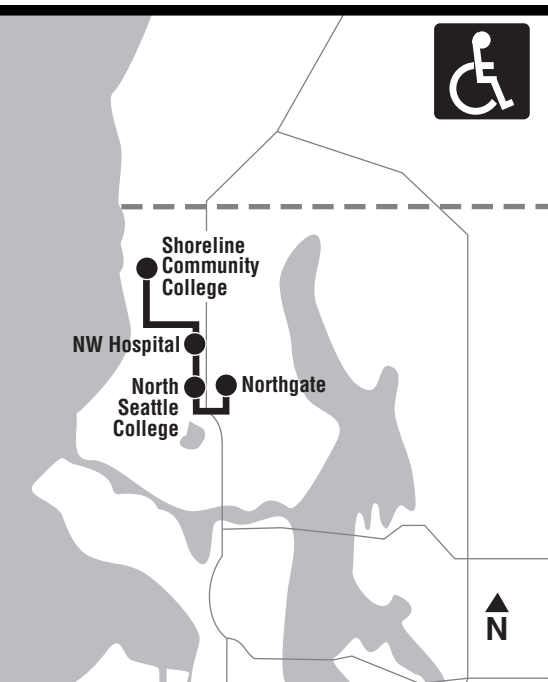

## Shoreline CC, Four Freedoms, Northwest Hospital, North Seattle College, Northgate

September 19, 2020 thru March 19, 2021  
Del 19 de septiembre de 2020 al 19 de marzo de 2021

**King County METRO**  
Moving forward together