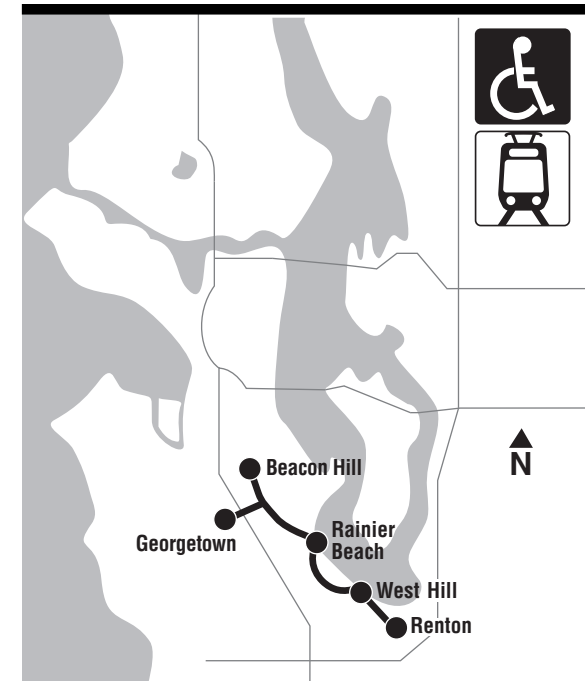

How to Pay

At all times, pay your fare when you board the bus. Pay with cash (exact fare; drivers do not carry change), ticket or with a convenient regional ORCA card. Show your activated Transit GO Ticket (mobile ticket) or valid transfer to the driver. Metro transfers are valid on Metro, only. See "How to pay" on Metro's website for more information.

Pague su pasaje al abordar el autobús. Pague en efectivo (cantidad exacta; los conductores no tienen cambio), con tarjeta regional ORCA o muestre su boleto. Muestre su Transit GO Ticket activado (boleto electrónico) o su boleto transferible al conductor. Las transferencias son válidas sólo en Metro. Para mayor información, vea "Cómo pagar" en la página web de Metro.

What To Pay

Cuánto pagar

Adults (19 and older) <i>Adultos</i> (19 años y mayor)	$2.75
Youth (6-18 yrs) <i>Jóvenes</i> (6-18 años)	$1.50
ORCA LIFT Fare* <i>Tarifa ORCA LIFT*</i>	$1.50
RRFP cardholders (registered seniors, Medicare, disabled) <i>Titulares de tarjetas RRFP</i> (personas mayores registradas, Medicare, discapacitados)	$1.00
Children (thru age 5) Four may ride free with person paying adult fare <i>Niños</i> (hasta los 5 años) <i>Pueden viajar hasta cuatro con una persona que pague la tarifa de adulto.</i>	

*Income Qualified *Ingresos que reúnan los requisitos

107

Beacon Hill, Georgetown, Rainier Beach, West Hill, Renton

September 19, 2020 thru March 19, 2021
Del 19 de septiembre de 2020 al 19 de marzo de 2021

Online Trip Planning

Use Metro's online Trip Planner to plan trips on scheduled service in King, Pierce and Snohomish counties. It provides details on transit stops, routes and schedules. Trip Planner itineraries do not include service disruptions and reroutes caused by weather, emergencies, traffic, events or construction.

Trip Planner includes Metro Transit, Pierce Transit, Community Transit, Everett Transit, ST Express buses, Link light rail, Sounder commuter rail, King County Water Taxi, Washington State Ferries, the Seattle Center Monorail, and Seattle Streetcar.

www.kingcounty.gov/tripplanner

Metro Customer Services

Customer Service (general information, trip planning, comments and lost & found)
Seattle metro calling area 206-553-3000
Toll Free 1-800-542-7876
Hearing impaired ..... WA Relay: 711
Carpool/Vanpool 206-625-4500
Hearing Impaired ..... WA Relay: 1-800-833-6388
Community Transit 1-800-562-1375
Pierce Transit 1-800-562-8109

Accessible Formats

People with disabilities who need this information in accessible formats may call 206-477-6066 (voice) or WA Relay: 711.

Interpreter - 206-553-3000
Intérprete 口譯員 Переводчик
مترجم Thông dịch viên 통역관
Перекладач Soomaali ስተርጋሚ

Need more information or assistance?

- Visit Metro online at kingcounty.gov/metro
- Call Metro's Customer Information Office, 206-553-3000, Monday-Friday except for major county holidays.
  - 6 a.m.–8 p.m. for trip planning and lost & found calls
  - 8 a.m.–5 p.m. for fare/pass information and customer comments

Get real-time bus arrival information on your mobile device.
Text your bus stop number to 62550.

Transit Alerts
Metro offers an alert subscription service via email or text. You choose the route information you want and we will send it to you. Go to Metro's website to sign up.