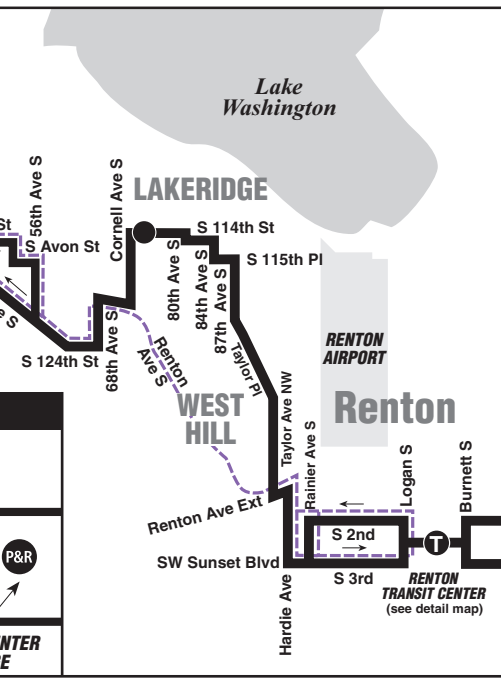

107 WEEKDAY/Entre semana

To BEACON HILL →

Renton Transit Ctr Bay 2	Lakeridge	Rainier Beach Station	Georgetown	Beacon Hill Station	LINK
Transit Ctr Rdnwy & Burnett Ave S	S 114th St & Cornell Ave S	S Henderson St & ML King Jr Way S	13th Ave S & S Bailey St	S Lander St & 15th Ave S	LINK
Stop #46477	Stop #45453	Stop #30170	Stop #41740	Stop #41890	
ROUTE 107					
4:55	5:07	5:22	5:34	5:46	Link light rail provides continuing service to downtown Seattle and the UW, or Seattle-Tacoma International Airport from Rainier Beach Station (ML King Way S & S Henderson St) or Beacon Hill Station (Beacon Ave S & S Lander St). During both morning and afternoon weekday rush hour periods, Link operates about every 6 minutes, and about every 10-15 minutes during midday and evening periods.
5:27	5:39	5:54	6:08	6:21	
5:45	5:57	6:12	6:26	6:39	
6:00	6:12	6:28	6:42	6:55	
6:15	6:27	6:43	6:57	7:10	
6:30	6:42	6:58	7:12	7:27	
6:45	6:57	7:13	7:27	7:42	
7:00	7:13	7:29	7:43	7:58	
7:15	7:28	7:44	7:58	8:13	
7:30	7:43	7:59	8:13	8:28	
7:45	7:58	8:14	8:28	8:43	
8:00	8:13	8:29	8:43	8:58	
8:15	8:28	8:44	8:58	9:13	
8:30	8:43	8:59	9:13	9:27	
8:45	8:58	9:14	9:28	9:42	
9:00	9:13	9:29	9:43	9:57	
9:15	9:28	9:44	9:58	10:12	
9:45	9:58	10:14	10:28	10:42	
10:15	10:28	10:44	10:58	11:12	
10:45	10:58	11:14	11:28	11:42	
11:15	11:28	11:44	11:58	12:12	
11:45	11:58	12:14	12:28	12:42	
12:15	12:28	12:44	12:58	1:12	
12:45	12:58	1:14	1:28	1:42	
1:15	1:28	1:44	1:58	2:12	
1:45	1:58	2:14	2:28	2:42	
2:15	2:28	2:44	2:58	3:12	
2:45	2:59	3:15	3:29	3:43	
3:15	3:29	3:45	3:59	4:13	
3:45	3:59	4:15	4:29	4:43	
4:00	4:14	4:30	4:44	4:58	
4:15	4:29	4:45	4:59	5:14	
4:30	4:44	5:00	5:14	5:29	
4:45	4:59	5:15	5:29	5:44	
5:00	5:14	5:30	5:44	5:59	
5:15	5:29	5:45	5:59	6:12	
5:30	5:44	6:00	6:13	6:26	
6:00	6:13	6:28	6:41	6:54	
6:30	6:43	6:58	7:11	7:24	
7:00	7:13	7:28	7:41	7:54	
7:30	7:43	7:58	8:11	8:23	
8:00	8:11	8:26	8:39	8:51	
8:30	8:41	8:56	9:09	9:21	
9:00	9:11	9:26	9:39	9:51	
9:33	9:44	9:59	10:11	10:23	
10:03	10:14	10:28	10:39	10:51	
10:33	10:44	10:58	11:09	11:21	
11:08	11:19	11:33	11:44	11:56	
11:50	12:01	12:15	12:26	12:38	

AM – Lighter Type PM – Darker Type N0107107

Metro Customer Service
206-553-3000

Metro Website/Trip Planner
kingcounty.gov/metro

107 WEEKDAY/Entre semana

To RENTON →