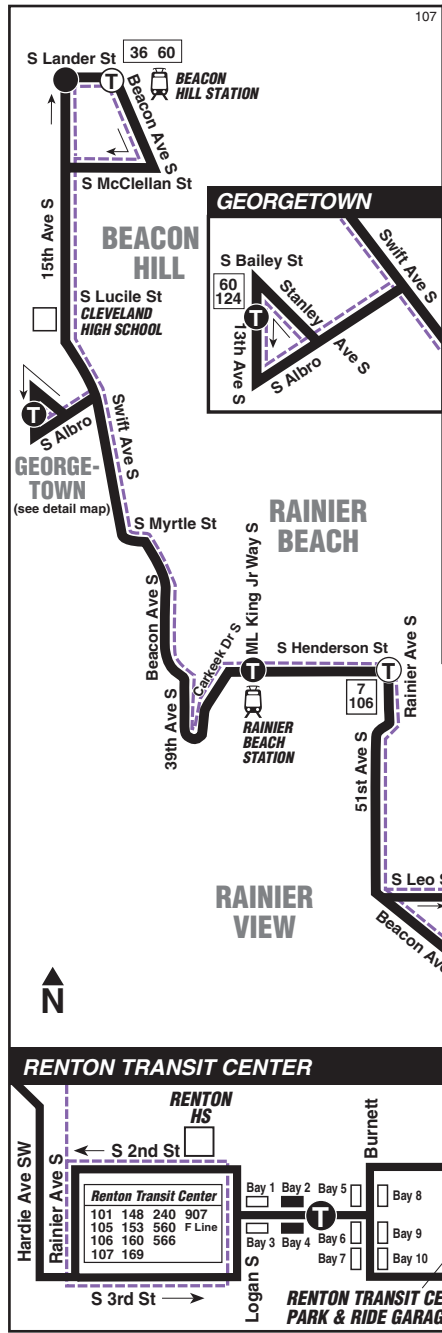

MAP LEGEND / LEYENDA DEL MAP

- **Makes all regular stops. Hace todas las paradas regulares.**
- **Snow route. Ruta de nieve.**
- **TIME POINT / PUNTO DE TIEMPO:** Street intersection from which departure times are shown on the schedules. *Intersección de la calle desde donde se muestran los horarios de salida.*
- **TRANSFER POINT / PUNTO DE TRANSFERENCIA:** Route intersection for transferring to indicated route(s). *Intersección de ruta para la transferencia para indicar la ruta o rutas.*
- **TIME POINT & TRANSFER POINT / TIEMPO Y PUNTO DE TRANSFERENCIA**
- **P&R PARK & RIDE:** Free parking area. *Zona de estacionamiento gratis.*
- **Landmark El punto de referencia.**
- **Light Rail Tren Liger**
- **Route 107 bus stop. Ruta 107 parada de autobús.**