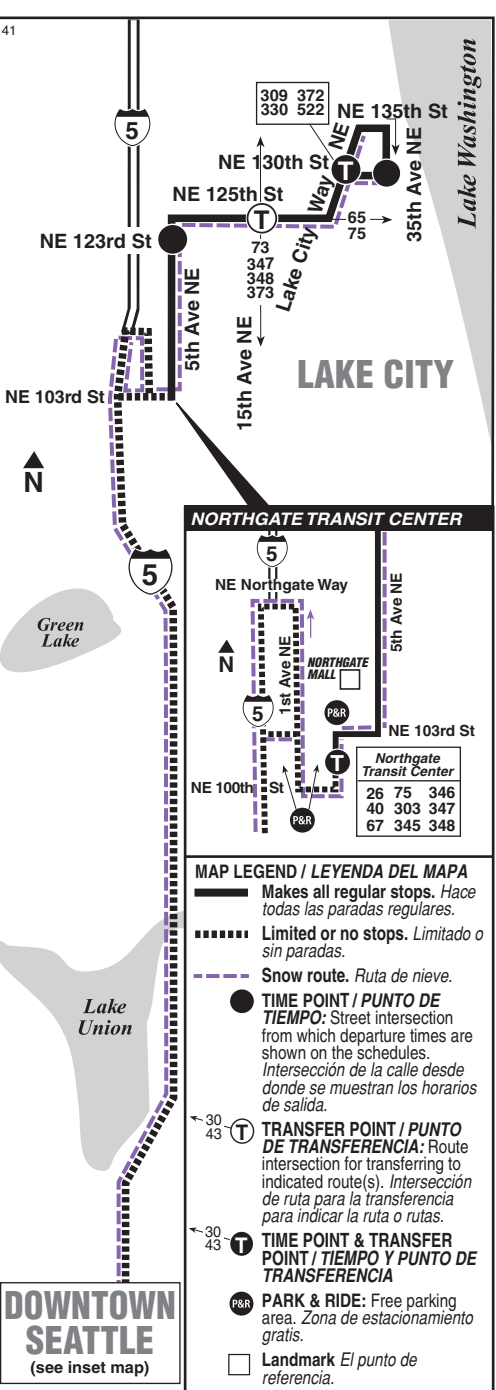

AM – Lighter Type PM – Darker Type

S2041041

This route has improved service thanks to Seattle voters.

41 SUNDAY/domingo

To NORTHGATE, LAKE CITY →

Downtown Seattle	Northgate Transit Ctr Bay 2		Lake City	
4th Ave S & S Jackson St (island stop)	3rd Ave & Pine St	NE 103rd St & Transit Roadway	5th Ave NE NE 125th St	Lake City Way NE & NE 130th St
Stop #619	Stop #590	Stop #35324	Stop #23840	Stop #76730
6:07	6:13	6:33†	6:39†	6:48†
6:37	6:43	7:03†	7:09†	7:18†
7:07	7:13	7:33†	7:39†	7:48†
7:22	7:28	7:48†	7:54†	8:03†
7:37	7:43	8:03†	8:09†	8:18†
7:52	7:58	8:18†	8:24†	8:33†
8:07	8:13	8:33†	8:40†	8:49†
8:22	8:28	8:48†	8:55†	9:04†
8:37	8:43	9:03†	9:10†	9:19†
8:52	8:58	9:18†	9:25†	9:35†
9:07	9:13	9:33†	9:40†	9:50†
9:22	9:28	9:48†	9:55†	10:05†
9:37	9:43	10:03†	10:11†	10:21†
9:52	9:58	10:18†	10:26†	10:36†
Between 10:00 a.m. and 2:00 p.m. service operates approximately every 15 minutes.				
2:06	2:12	2:33†	2:42†	2:53†
2:21	2:27	2:48†	2:57†	3:08†
2:36	2:42	3:03†	3:12†	3:23†
2:51	2:57	3:18†	3:27†	3:38†
3:06	3:12	3:33†	3:42†	3:53†
3:21	3:27	3:48†	3:58†	4:10†
3:36	3:42	4:03†	4:13†	4:25†
3:51	3:57	4:18†	4:28†	4:40†
4:06	4:12	4:33†	4:43†	4:55†
4:21	4:27	4:48†	4:58†	5:09†
4:36	4:42	5:03†	5:12†	5:23†
4:50	4:56	5:18†	5:27†	5:38†
5:05	5:11	5:33†	5:42†	5:53†
5:20	5:26	5:48†	5:57†	6:08†
5:35	5:41	6:03†	6:12†	6:22†
5:50	5:56	6:18†	6:27†	6:37†
6:05	6:11	6:33†	6:42†	6:52†
6:20	6:26	6:48†	6:57†	7:07†
6:35	6:41	7:03†	7:11†	7:21†
6:50	6:56	7:18†	7:26†	7:36†
7:05	7:11	7:33†	7:40†	7:50†
7:21	7:27	7:48†	7:55†	8:05†
7:36	7:42	8:03†	8:10†	8:20†
7:51	7:57	8:18†	8:25†	8:35†
8:06	8:12	8:33†	8:40†	8:49†