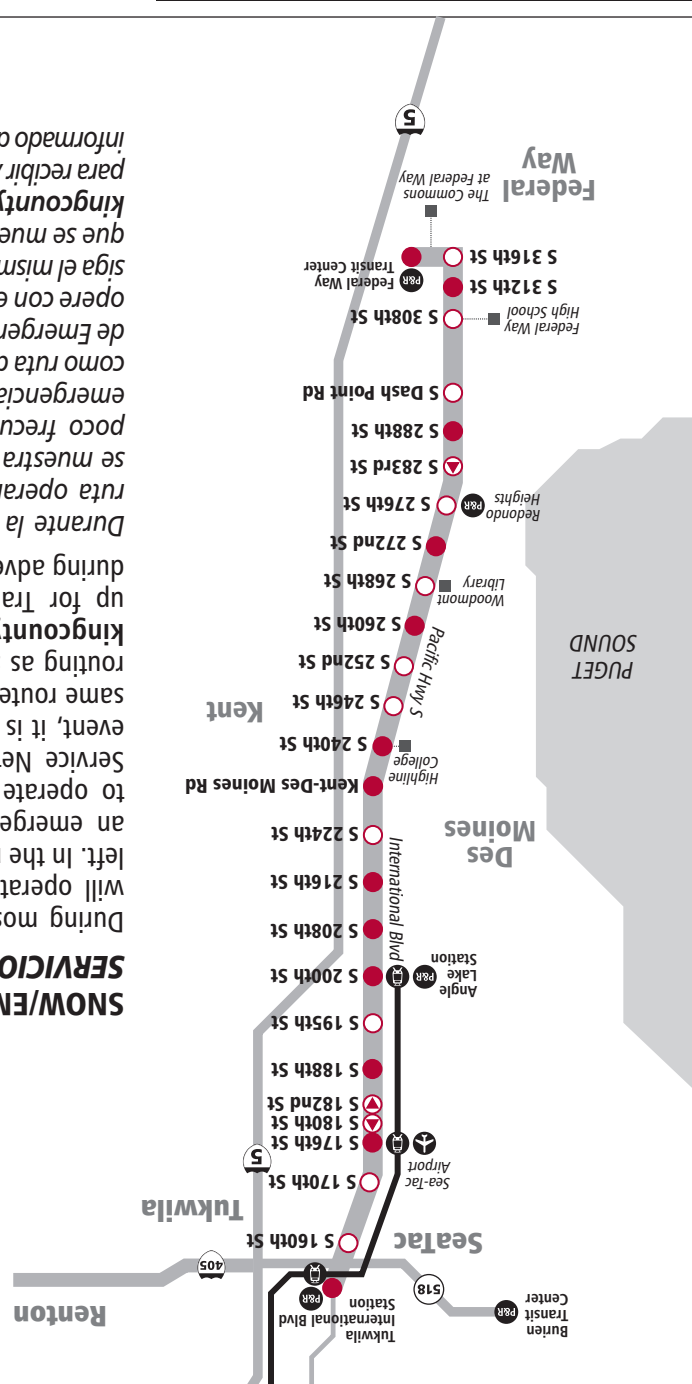

For more information visit:
kingcounty.gov/rapidride

Get real-time bus arrival information on your mobile device
Text your bus stop number to 62550

Metro Customer Information:
206-553-3000

TTY/Hearing Impaired:
WA Relay: 711

Metro Website: kingcounty.gov/metro

Interpreter - 206-553-3000
Interpretes Turjubaan Переводчик
Перекладач 통역사 通譯員
Thống Dịch Viên 通譯員

Accessible Formats Available
206-477-6066 | WA Relay: 711

SNOW/EMERGENCY SERVICE

During most snow conditions this route will operate its regular route shown at left. In the rare event that Metro declares an emergency, this route will continue to operate as a designated Emergency Service Network route. During such an event, it is expected to operate with the same route number and follow the same routing as shown in this timetable. Visit kingcounty.gov/metro/snow and sign up for Transit Alerts to stay informed during adverse conditions.

Durante la mayoría de las nevadas, esta ruta operará por la ruta designada que se muestra en este programa. En el caso de Emergencia, esta ruta seguirá operando como ruta designada de la Red del Servicio de Emergencia. En ese caso, se espera que opere con el mismo número de ruta y que siga el mismo recorrido para casos de nieve. Visite kingcounty.gov/metro/snow y regístrese para recibir Alertas de tránsito y manténgase informado durante las condiciones adversas.

*SCHEDULE NOTE: Actual times may be a few minutes earlier or later than shown.

RapidRide service is actively managed by Metro to maintain even intervals between buses during peak commute times. Please plan accordingly. Real time arrival information is available at many stops, as well as through several online tracking services, including Metro's Trip Planner.