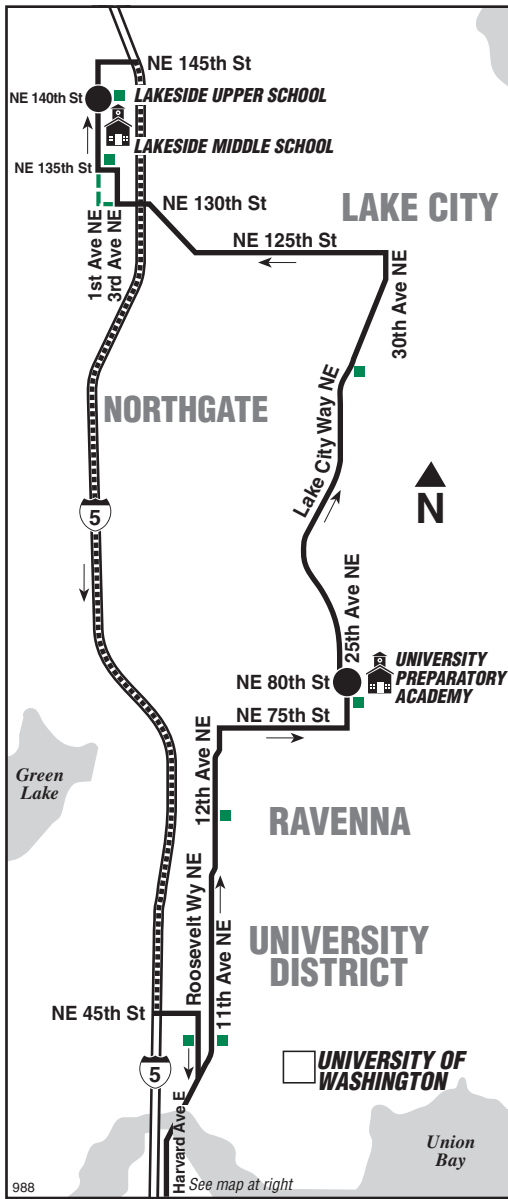

RIDER ALERT This symbol indicates a change in service. Watch for it in buses, at bus stops, and at timetable displays.