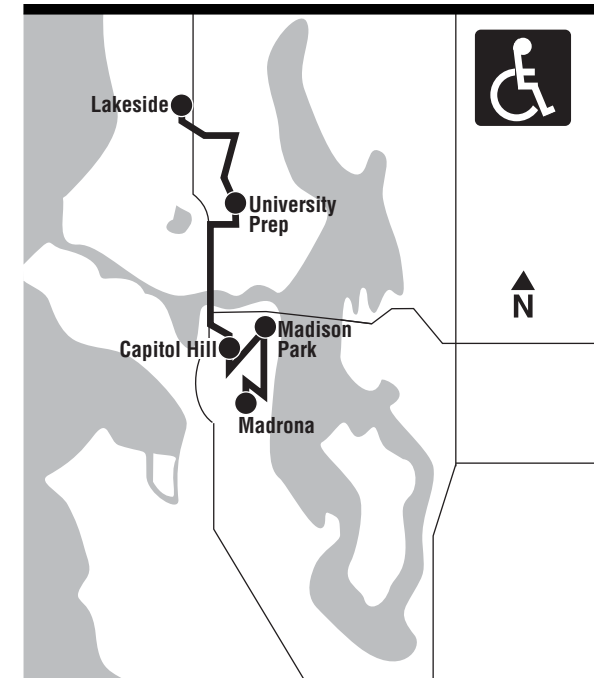

What To Pay Cuánto pagar

Adults (19 and older) <i>Adultos</i> (19 años y mayor)	$2.75
Youth (6-18 yrs) <i>Jóvenes</i> (6-18 años)	$1.50
ORCA LIFT Fare* <i>Tarifa ORCA LIFT*</i>	$1.50
RRFP cardholders (registered seniors, Medicare, disabled) <i>Titulares de tarjetas RRFP</i> (personas mayores registradas, Medicare, discapacitados)	$1.00
Children (thru age 5) Four may ride free with person paying adult fare <i>Niños</i> (hasta los 5 años) Pueden viajar hasta cuatro con una persona que pague la tarifa de adulto.	

*Income Qualified *Ingresos que reúnan los requisitos

How To Pay

Upon boarding, pay your fare with exact change or a convenient regional ORCA card. ORCA cards are sold in downtown Seattle at Metro's Customer Service Office in King Street Center, 201 S Jackson St, at ticket vending machines in Sounder and Link rail stations, online at www.orcacard.com, or by phone at 1-888-988-6722 (ORCA) or WA Relay: 711 (1-888-889-6368).

Pay As You Board

At all times, pay your fare as you board the bus, be it cash, ticket or with a convenient ORCA card. Metro transfers are valid on Metro, only.

988

Madrona, Denny Blaine, Washington Park, Madison Park, Capitol Hill, Montlake, Ravenna, Haller Lake

Serves University Preparatory Academy and Lakeside School

Effective September 3, 2019

Efectivo 3 de septiembre de 2019