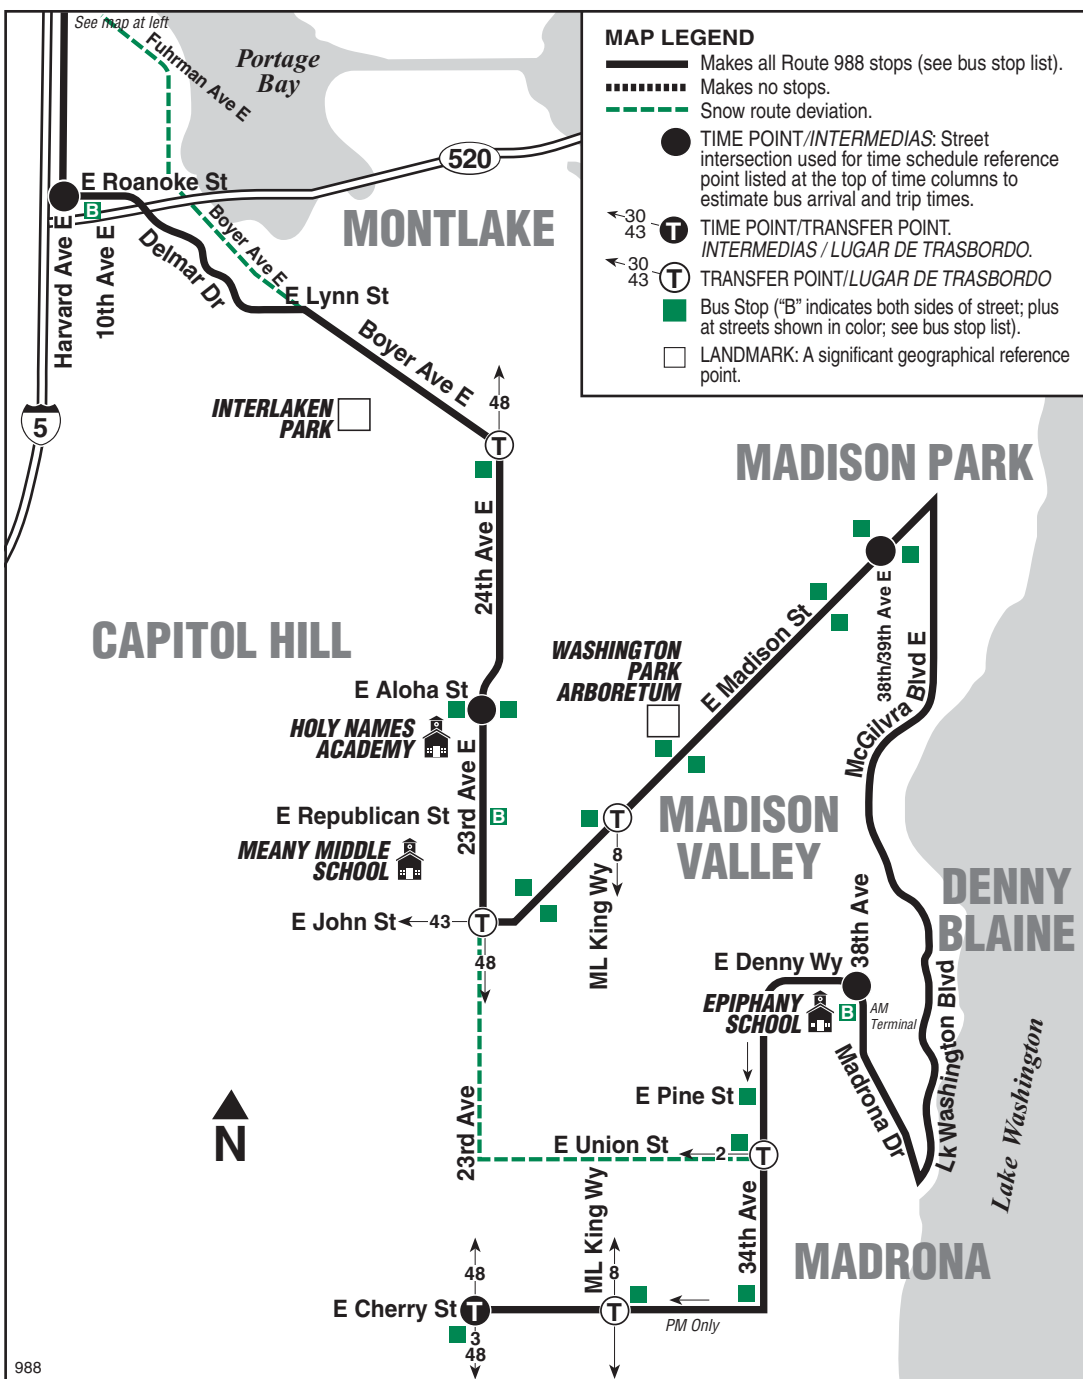

MAP LEGEND

- Makes all Route 988 stops (see bus stop list).
- Makes no stops.
- Snow route deviation.
- TIME POINT/INTERMEDIAS: Street intersection used for time schedule reference point listed at the top of time columns to estimate bus arrival and trip times.
- TIME POINT/TRANSFER POINT. INTERMEDIAS / LUGAR DE TRASBORDO.
- TRANSFER POINT/LUGAR DE TRASBORDO
- Bus Stop ("B" indicates both sides of street; plus at streets shown in color; see bus stop list).
- LANDMARK: A significant geographical reference point.

1. ### Passenger Stops
2. Madrona Dr / 38th Ave (Epiphany School)
   - E Madison St / 38th Ave E (AM)
   - E Madison St / 39th Ave E (PM)
   - E Madison St / 36th Ave E
   - E Madison St / Lake Washington Blvd E
   - E Madison St / 28th Ave E (AM)
   - E Madison St / 25th Ave E
   - 23rd Ave E / E Republican St
   - 23rd Ave E / E Aloha St
   - 24th Ave E / Boyer Ave E (PM)
   - E Roanoke St / Broadway Ave E (AM)
   - E Roanoke St / 10th Ave E (PM)
   - 11th Ave NE / NE 42nd St (AM)
   - Roosevelt Way NE / NE 42nd St (PM)
   - 12th Ave NE / NE 65th St (AM)
   - 25th Ave NE / NE 80th St (University Prep - AM)
   - Lake City Way NE / NE 113th St (AM)
   - 1st Ave NE / NE 135th St (Lakeside Middle School)
   - 1st Ave NE / NE 140th St (Lakeside Upper School)
   - 34th Ave / E Pine St (PM)
   - 34th Ave / E Union St (PM)
   - 34 Ave / E Cherry St (PM)
   - E Cherry St / ML King Jr Way (PM)
   - 23rd Ave / E Cherry St (PM)

Get real-time bus arrival information on your mobile device.
Text your bus stop number to 62550.

Metro buses have bike racks that hold three bikes and are easy to use. There is no extra charge for your bike. Follow the instructions posted near the rack. A bike loading video and other bike information is available on Metro's website.

Transit Alerts
Metro offers an alert subscription service via email or text. You choose the route information you want and we will send it to you. Go to Metro's website to