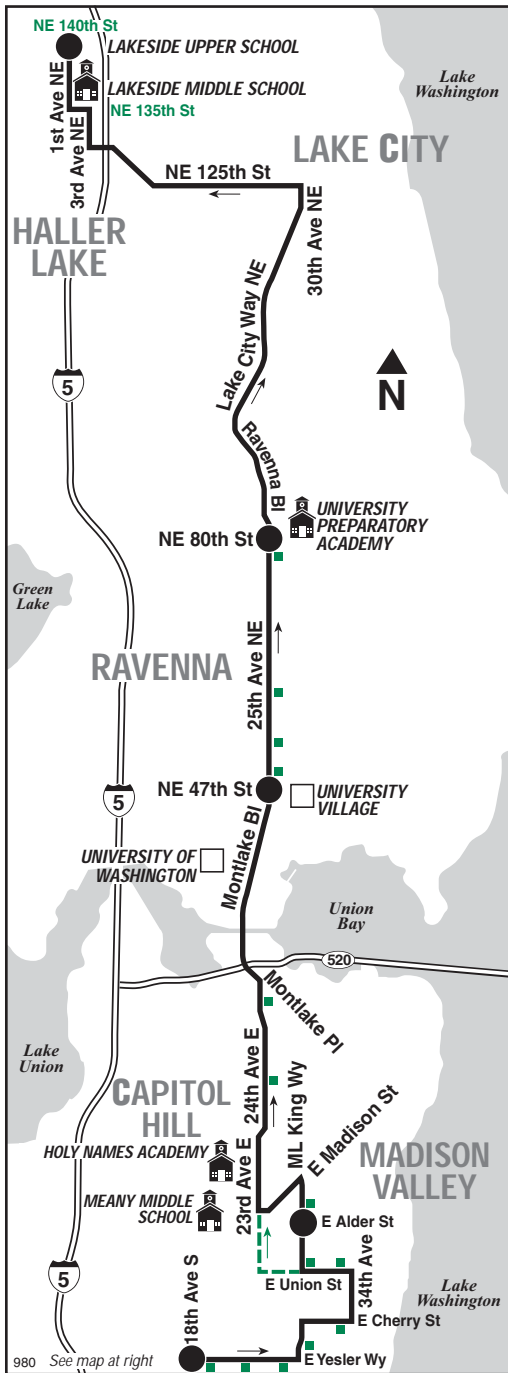

980 WEEKDAY/Entre semana

To HALLER LAKE →

Mt Baker	Madison Valley	University Village	University Prep	Lakeside School
Mt Rainier Dr S & Mt Saint Helens Pl	E Yesler Way & 18th Ave S	MLK Jr Way E & E Alder St	25th Ave NE & NE 47th St	25th Ave NE & NE 80th St
Stop # 11690	Stop #27540	Stop #43778	Stop #25791	Stop #25798
6:51	7:07	7:11	7:30	7:37‡
				Stop #81294

N0980980

AM – Lighter Type PM – Darker Type

Timetable
Symbol/
Símbolo del
programa
‡ - Estimated time.
Tiempo estimado.

Transit Alerts

Metro offers an alert subscription service via email or text. You choose the route information you want and we will send it to you. Go to Metro's website to sign up.

MAP LEGEND

- Makes all Route 980 stops (see bus stop list).
- Snow route deviation.
- TIME POINT/INTERMEDIAS: Street intersection used for time schedule reference point listed at the top of time columns to estimate bus arrival and trip times.
- TIME POINT/TRANSFER POINT. INTERMEDIAS / LUGAR DE TRASBORDO.
- Bus Stop (plus at streets shown in color; see bus stop list).
- LANDMARK: A significant geographical reference point.

Passenger Stops

Morning service only

- Mt Rainier Dr S / Mt St Helens Pl
- S McClellan St / 31st Ave S
- 31st Ave S / S Day St
- S Jackson St / 28th Ave S
- E Yesler Way / 18th Ave S
- E Yesler Way / 23rd Ave S
- E Yesler Way / 27th Ave S
- ML King Way S / E Alder St
- E Cherry St / 33rd Ave
- E Union St / 33rd Ave
- E Union St / 29th Ave
- MLK Jr Way E / E John St
- 24th Ave E / Boyer Ave E
- 24th Ave E / E McGraw St
- 25th Ave NE / NE 47th St
- 25th Ave NE / NE 55th St
- 25th Ave NE / NE 65th St
- 25th Ave NE / NE 80th St (University Prep)
- 1st Ave NE / NE 135th St (Lakeside Middle School)
- 1st Ave NE / NE 140th St (Lakeside Upper School)

Get real-time bus arrival information on your mobile device.
Text your bus stop number to 62550.

Adverse Weather Information