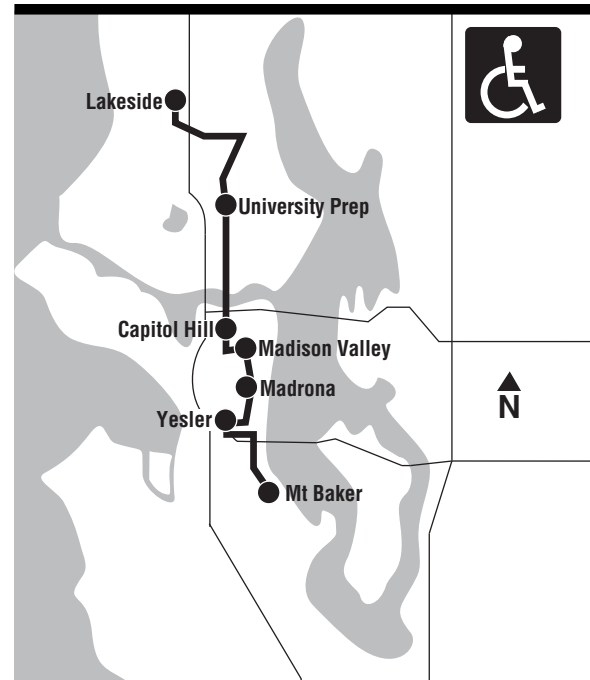

*Income Qualified *Ingresos que reúnan los requisitos

Accessible Formats

People with disabilities who need this information in accessible formats may call 206-477-6066 (voice) or TTY Relay: 711.

980

Mt Baker, Yesler, Madrona, Madison Valley, Capitol Hill, Ravenna, Haller Lake

Serves University Preparatory Academy
and Lakeside School

Effective September 3, 2019
Efectivo 3 de septiembre de 2019

**King County
METRO**

Moving forward together

980 WEEKDAY/Entre semana

To HALLER LAKE →

Mt Baker	Madison Valley	University Village	University Prep	Lakeside School
Mt Rainier Dr S & Mt Saint Helens Pl	E Yesler Way & 18th Ave S	MLK Jr Way E & E Alder St	25th Ave NE & NE 47th St	25th Ave NE & NE 80th St
Stop # 11690	Stop #27540	Stop #43778	Stop #25791	Stop #25798
6:51	7:07	7:11	7:30	7:37‡
				Stop #81294