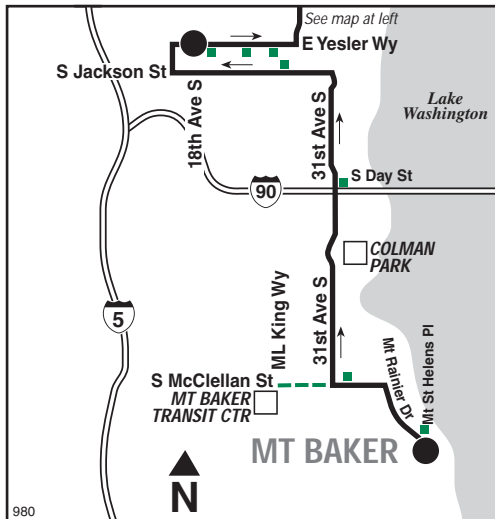

980 WEEKDAY/Entre semana

To HALLER LAKE →

Mt Baker	Madison Valley	University Village	University Prep	Lakeside School
Mt Rainier Dr S & Mt Saint Helens Pl	E Yesler Way & 18th Ave S	MLK Jr Way E & E Alder St	25th Ave NE & NE 47th St	25th Ave NE & NE 80th St
Stop # 11690	Stop #27540	Stop #43778	Stop #25791	Stop #25798
6:51	7:07	7:11	7:30	7:37‡
				Stop #81294

N0980980

AM – Lighter Type PM – Darker Type

Timetable
Symbol/
Símbolo del
programa
‡ - Estimated time.
Tiempo estimado.

Transit Alerts

Metro offers an alert subscription service via email or text. You choose the route information you want and we will send it to you. Go to Metro's website to sign up.