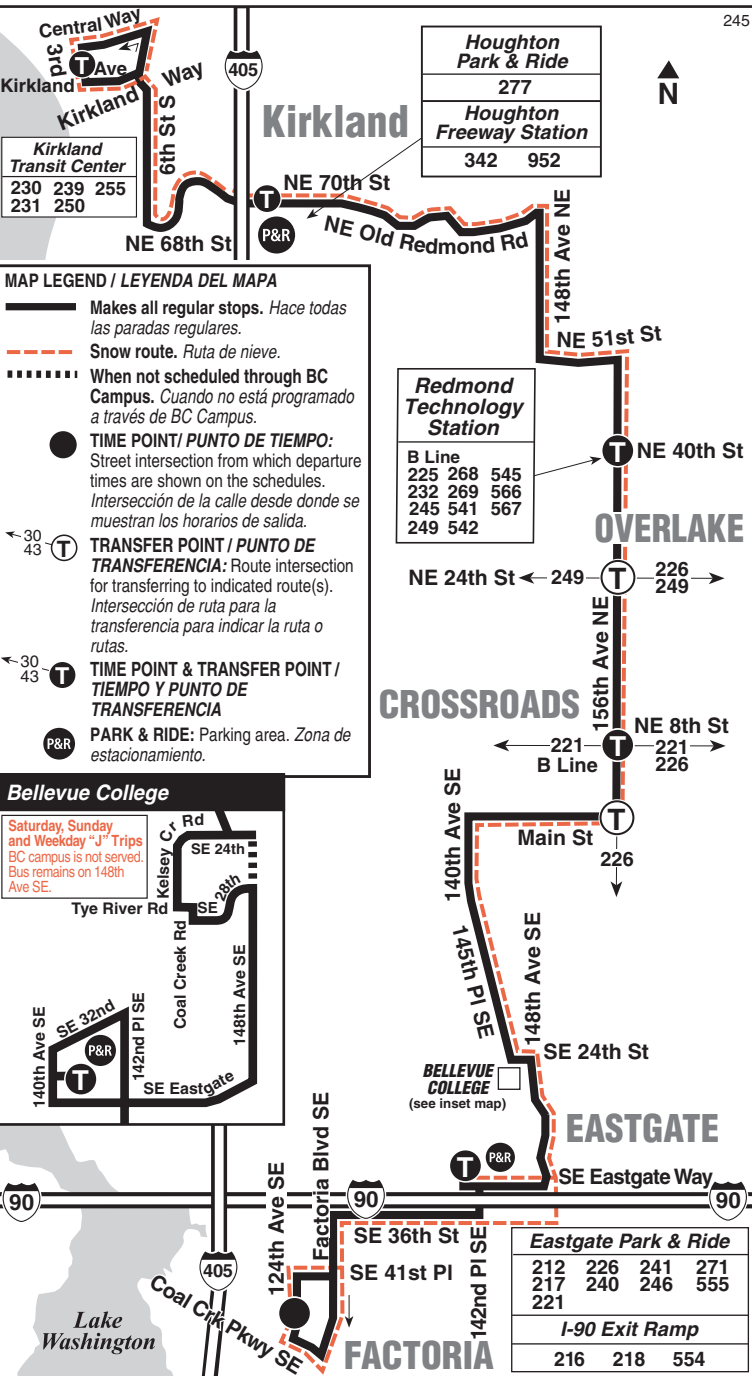

245 WEEKDAY/Entre semana

To CROSSROADS, FACTORIA, EASTGATE →

Kirkland Transit Bay 4	Houghton Park & Ride	Redmond Technology Station	Crossroads	Eastgate Park & Ride Bay 1	Factoria	Eastgate Park & Ride Bay 2
3rd St & Park Lane	116th Ave NE & NE 70th PI	156th Ave NE & NE 40th St	156th Ave NE & NE 8th St	SE Eastgate Way & 140th Ave SE	124th Ave SE & SE 44th St	SE Eastgate Way & 140th Ave SE
Stop #73818	Stop #72312	Stop #68398	Stop #68440	Stop #67014	Stop #64802	Stop #67015
5:48	5:53	6:03	6:09	6:23	6:31	6:42
6:15	6:20	6:30	6:37	6:52	7:01	7:14
6:41	6:47	6:57	7:04	7:21	7:33	7:46
6:57	7:03	7:15	7:23	7:40	7:52	8:05
7:09	7:15	7:27	7:35	7:52	8:04	8:17
7:21	7:27	7:39	7:49	8:06	8:18	8:31
7:33	7:39	7:53	8:03	8:20	8:32	8:45
7:45	7:51	8:05	8:16	8:33	8:45	8:58
7:57	8:03	8:19	8:30	8:48	9:00	9:13
8:09	8:15	8:31	8:42	9:00	9:12	9:25
8:21	8:27	8:43	8:54	9:12	9:24	9:37
8:33	8:40	8:58	9:09	9:27	9:39	9:52
8:45	8:52	9:10	9:21	9:40	9:52	10:05
9:01	9:08	9:26	9:37	9:56	10:08	10:21
9:17	9:24	9:40	9:51	10:10	10:22	10:34
9:33	9:40	9:56	10:07	10:25	10:37	10:49
9:49	9:55	10:10	10:20	10:37	10:49	11:00
10:05	10:11	10:25	10:36	10:53	11:04	11:15
10:21	10:27	10:41	10:52	11:09	11:20	11:31
10:37	10:43	10:57	11:08	11:25	11:36	11:47
10:53	10:59	11:13	11:24	11:41	11:52	12:04
11:10	11:16	11:30	11:41	11:58	12:10	12:22
11:25	11:31	11:45	11:56	12:13	12:25	12:37
11:40	11:46	12:00	12:11	12:28	12:40	12:52
11:57	12:03	12:17	12:28	12:45	12:57	1:09
12:13	12:19	12:33	12:44	1:01	1:13	1:25
12:29	12:35	12:49	1:00	1:17	1:29	1:41
12:45	12:51	1:05	1:16	1:33	1:45	1:57
1:01	1:07	1:21	1:32	1:49	2:01	2:14
1:17	1:23	1:37	1:48	2:05	2:18	2:31
1:33	1:39	1:53	2:04	2:21	2:34	2:47
1:49	1:55	2:09	2:20	2:37	2:50	3:04
2:05	2:11	2:25	2:36	2:53	3:07	3:22
2:21	2:27	2:41	2:52	3:09	3:23	3:38
2:37	2:43	2:57	3:08	3:26	3:40	3:55
2:53	2:59	3:13	3:24	3:42	3:56	4:11
3:09	3:15	3:29	3:40	3:58	4:12	4:28
3:25	3:31	3:45	3:56	4:16	4:30	4:47
3:37	3:43	3:57	4:08	4:28	4:42	4:59
3:49	3:55	4:09	4:22	4:43	4:57	5:14
4:01	4:08	4:23	4:36	4:58	5:12	5:30
4:13	4:20	4:35	4:48	5:11	5:25	5:43
4:25	4:32	4:48	5:01	5:25	5:39	5:57
4:37	4:44	5:00	5:15	5:39	5:53	6:11
4:49	4:56	5:12	5:27	5:51	6:05	6:22
5:01	5:08	5:26	5:41	6:05	6:19	6:34
5:13	5:20	5:38	5:53	6:15	6:28	6:43
5:25	5:32	5:50	6:05	6:27	6:40	6:55
5:37	5:44	6:02	6:15	6:36	6:49	7:03
5:53	6:00	6:15	6:26	6:47	6:59	—
6:09	6:16	6:30	6:40	7:01	7:13	7:27
6:29	6:36	6:50	7:00	7:20	7:30	—
6:52	6:58	7:10	7:20	7:37	7:47	7:58
7:25	7:30	7:42	7:52	8:08	8:17	8:28
7:58	8:03	8:14	8:23	8:38	8:47	8:58
8:33	8:38	8:49	8:56	9:11	9:20	—
9:04	9:09	9:20	9:27	9:42	9:50	10:01
9:34	9:39	9:50	9:57	10:12	10:20	—
10:04	10:09	10:20	10:27	10:42	10:50	11:00
11:04	11:09	11:19	11:25J	11:36	11:44	—

AM – Lighter Type PM – Darker Type