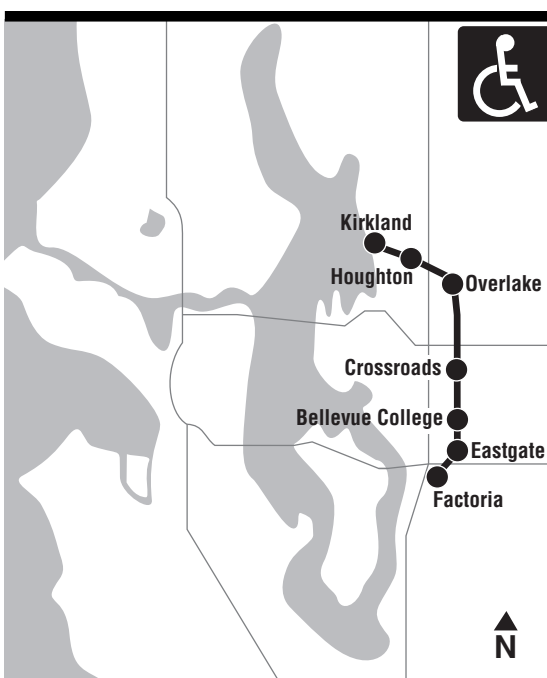

# 245 SUNDAY/domingo

To CROSSROADS, KIRKLAND →

Eastgate Park & Ride Bay 2	Crossroads	Redmond Technology Station	Houghton Park & Ride	Kirkland Transit Center
SE Eastgate Way & 140th Ave SE	156th Ave NE & NE 8th St	156th Ave NE & NE 40th St	116th Ave NE & NE 70th PI	3rd St & Park Lane
Stop #67015	Stop #68740	Stop #68498	Stop #72314	Stop #73818
7:00B	7:11	7:17	7:26	7:35
8:00	8:11	8:17	8:26	8:35
9:00	9:11	9:18	9:27	9:36
10:02	10:16	10:24	10:34	10:44
10:32	10:46	10:54	11:04	11:14
11:02	11:18	11:26	11:36	11:46
11:32	11:48	11:56	12:06	12:16
12:12	12:28	12:37	12:47	12:57
12:42	12:58	1:07	1:17	1:27
1:12	1:28	1:37	1:47	1:57
1:42	1:58	2:07	2:17	2:27
2:12	2:28	2:37	2:47	2:57
2:42	2:58	3:07	3:17	3:27
3:12	3:28	3:37	3:47	3:57
3:42	3:58	4:07	4:17	4:27
4:12	4:28	4:37	4:47	4:57
4:42	4:58	5:07	5:17	5:27
5:12	5:28	5:37	5:47	5:57
5:42	5:58	6:07	6:17	6:27
6:11	6:27	6:35	6:45	6:55
6:40	6:54	7:02	7:12	7:22
7:08	7:20	7:27	7:37	7:47
8:03	8:15	8:22	8:32	8:41
9:00	9:11	9:17	9:26	9:34
10:00	10:11	10:17	10:26	10:34
11:00	11:11	11:17	11:26	11:34

## Timetable Symbol

B - This trip begins at 124th Ave SE & SE 44th St 8 minutes earlier.

Note: Saturday and Sunday service does not operate through the Bellevue College campus. Service remains on 148th Ave SE.