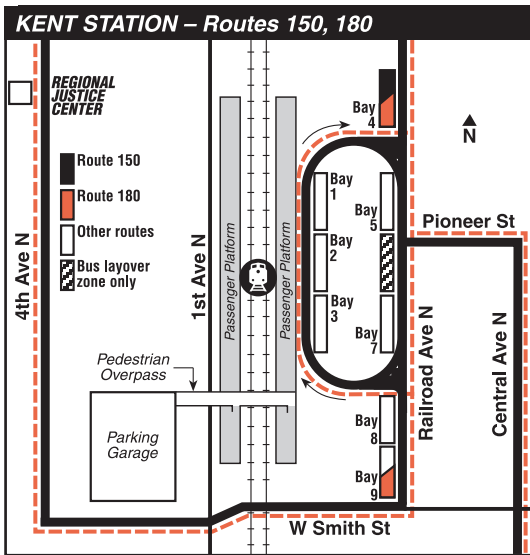

MAP LEGEND / LEYENDA DEL MAPA

- Makes all regular stops. *Hace todas las paradas regulares.*
- Snow route. *Ruta de nieve.*
- **TIME POINT / PUNTO DE TIEMPO:** Street intersection from which departure times are shown on the schedules. *Intersección de la calle desde donde se muestran los horarios de salida.*
- **PARK & RIDE:** Free parking area. *Zona de estacionamiento gratis.*
- **Landmark** *El punto de referencia.*
- **Sounder train** *Sounder tren*

180 WEEKDAY/Entre semana

To BURIEN →					To SEATTLE →		
Southeast Auburn	Auburn Station Bay 1	North Auburn	Kent Station Bay 9	Sea-Tac Intern't Airport	Burien Transit Ctr Bay 1	Kent Station Bay 8	Downtown Seattle
A St SE & 41st St SE	Transit Rdwy & A St SW	15th St NE & D St NE	Railroad Ave N & Pioneer St	International Blvd & S 176th St	Transit Rdwy & SW 148th St	Railroad Ave N & Pioneer St	4th Ave & Union St
Stop #57600	Stop #57773	Stop #58271	Stop #57459	Stop #60900	Stop #52301	Stop #57458	Stop #690
ROUTE 180							
4:31	4:48	4:15	4:26	4:46	5:00	4:45	5:40
4:54	5:11GS	4:54	5:08	5:30	5:44	5:12	6:07
5:20	5:37GS	5:26	5:41	6:06	6:20	5:46	6:41
5:42	6:00G	5:52	6:07	6:32	6:46	6:10	7:08
6:01	6:15	6:08	6:26	6:53	7:07	6:34	7:34
6:21	6:40GS	6:23	6:41	7:09	7:23	6:46	7:47
6:41	7:00G	6:39	6:57	7:25	7:39	7:10	8:13
7:00	7:15	6:54	7:12	7:40	7:54	7:22	8:26
7:20	7:40GS	7:09	7:27	7:55	8:09	7:34	8:38
7:50	8:00	7:24	7:42	8:10	8:24	7:46	8:53
8:08	8:10GS	7:39	7:57	8:25	8:39	8:01	9:05
8:38	8:28	7:54	8:12	8:40	8:54	8:17	9:21
9:08	9:28	8:09	8:27	8:55	9:09	8:31	9:35
9:35	9:55	8:24	8:42	9:10	9:24	8:46	9:50
10:05	10:25	8:37	8:55	9:23	9:37	9:02	10:06
10:35	10:55G	9:07	9:25	9:53	10:07	9:30	10:34
11:05	11:25	9:37	9:55	10:22	10:37	10:02	11:06
11:34	11:54	10:04	10:23	10:51	11:06	10:32	11:36
12:04	12:24	10:36	10:55	11:23	11:38	11:02	12:08
12:34	12:54	11:06	11:25	11:53	12:08	11:32	12:38
1:04	1:24	11:36	11:55	12:23	12:38	12:02	1:08
1:33	1:53	12:05	12:25	12:53	1:09	12:32	1:38
2:04	2:24	12:35	12:55	1:23	1:39	1:03	2:09
2:34	2:54	1:05	1:25	1:53	2:09	1:31	2:37
3:04	3:24	1:35	1:55	2:23	2:39	2:01	3:08
3:35	3:55	2:04	2:24	2:53	3:11	2:31	3:38
4:05	4:25G	2:35	2:55	3:24	3:42	3:01	4:09
4:35	4:55G	3:05	3:25	3:54	4:12	3:31	4:41
5:07	5:27G	3:35	3:55	4:24	4:42	4:01	5:11
5:42	6:00	4:06	4:26	4:55	5:13	4:31	5:41
6:19	6:36	4:36	4:56	5:25	5:43	5:01	6:09
6:48	7:05	5:06	5:26	5:55	6:11	5:31	6:36
7:20	7:37	5:38	5:56	6:23	6:39	6:01	7:01
7:50	8:07	6:11	6:29	6:55	7:11	6:46	7:45
8:20	8:37	6:47	7:05	7:29	7:44	7:16	8:13
8:50	9:07	7:14	7:30	7:54	8:09	7:46	8:43
9:20	9:37	7:46	8:02	8:25	8:39	8:16	9:13
9:50	10:07	8:15	8:30	8:53	9:07	8:46	9:40
10:50	11:07	8:45	9:00	9:23	9:37	9:16	10:09
11:55	12:12	9:15	9:30	9:53	10:07	9:46	10:39
—	3:01	10:00	10:21	10:50	11:04	10:16	11:09
—	3:31	10:29	10:50	11:19	11:49	11:16	12:09
—	—	12:03	12:34	12:54	1:08	12:11	1:04
—	—	1:08	3:23	3:43	—	—	—
—	—	3:39	3:53	4:13	—	—	—

AM – Lighter Type PM – Darker Type

Snow/Emergency Service Servicio de emergencia/nieve