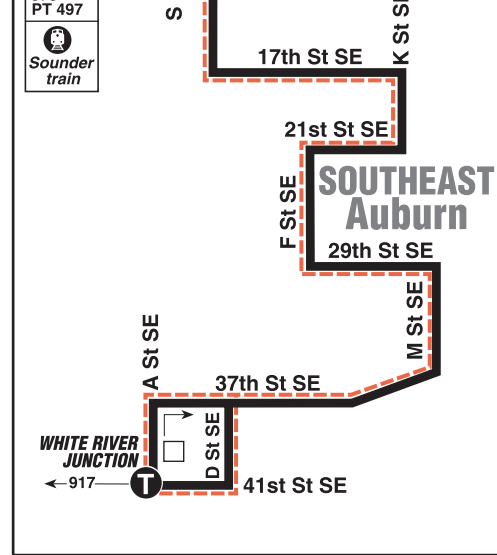

MAP LEGEND / LEYENDA DEL MAPA

- Makes all regular stops. *Hace todas las paradas regulares.*
- Snow route. *Ruta de nieve.*
- **TIME POINT / PUNTO DE TIEMPO:** Street intersection from which departure times are shown on the schedules. *Intersección de la calle desde donde se muestran los horarios de salida.*
- **PARK & RIDE:** Free parking area. *Zona de estacionamiento gratis.*
- **Landmark** *El punto de referencia.*
- **Sounder train** *Sounder tren*

180 WEEKDAY/Entre semana

To BURIEN →					To SEATTLE →		
Southeast Auburn	Auburn Station Bay 1	North Auburn	Kent Station Bay 9	Sea-Tac Intern't Airport	Burien Transit Ctr Bay 1	Kent Station Bay 8	Downtown Seattle
A St SE & 41st St SE	Transit Rdwy & A St SW	15th St NE & D St NE	Railroad Ave N & Pioneer St	International Blvd & S 176th St	Transit Rdwy & SW 148th St	Railroad Ave N & Pioneer St	4th Ave & Union St
Stop #57600	Stop #57773	Stop #58271	Stop #57459	Stop #60900	Stop #52301	Stop #57458	Stop #690
ROUTE 180							
4:31	4:48	4:15	4:26	4:46	5:00	4:45	5:40
4:54	5:11GS	4:54	5:08	5:30	5:44	5:12	6:07
5:20	5:37GS	5:26	5:41	6:06	6:20	5:46	6:41
5:42	6:00G	5:52	6:07	6:32	6:46	6:10	7:08
6:01	6:15	6:08	6:26	6:53	7:07	6:34	7:34
6:21	6:40GS	6:23	6:41	7:09	7:23	6:46	7:47
6:41	7:00G	6:39	6:57	7:25	7:39	7:10	8:13
7:00	7:15	6:54	7:12	7:40	7:54	7:22	8:26
7:20	7:40GS	7:09	7:27	7:55	8:09	7:34	8:38
7:50	8:00	7:24	7:42	8:10	8:24	7:46	8:53
8:08	8:10GS	7:39	7:57	8:25	8:39	8:01	9:05
8:38	8:28	7:54	8:12	8:40	8:54	8:17	9:21
9:08	9:28	8:09	8:27	8:55	9:09	8:31	9:35
9:35	9:55	8:24	8:42	9:10	9:24	8:46	9:50
10:05	10:25	8:37	8:55	9:23	9:37	9:02	10:06
10:35	10:55G	9:07	9:25	9:53	10:07	9:30	10:34
11:05	11:25	9:37	9:55	10:22	10:37	10:02	11:06
11:34	11:54	10:04	10:23	10:51	11:06	10:32	11:36
12:04	12:24	10:36	10:55	11:23	11:38	11:02	12:08
12:34	12:54	11:06	11:25	11:53	12:08	11:32	12:38
1:04	1:24	11:36	11:55	12:23	12:38	12:02	1:08
1:33	1:53	12:05	12:25	12:53	1:09	12:32	1:38
2:04	2:24	12:35	12:55	1:23	1:39	1:03	2:09
2:34	2:54	1:05	1:25	1:53	2:09	1:31	2:37
3:04	3:24	1:35	1:55	2:23	2:39	2:01	3:08
3:35	3:55	2:04	2:24	2:53	3:11	2:31	3:38
4:05	4:25G	2:35	2:55	3:24	3:42	3:01	4:09
4:35	4:55G	3:05	3:25	3:54	4:12	3:31	4:41
5:07	5:27G	3:35	3:55	4:24	4:42	4:01	5:11
5:42	6:00	4:06	4:26	4:55	5:13	4:31	5:41
6:19	6:36	4:36	4:56	5:25	5:43	5:01	6:09
6:48	7:05	5:06	5:26	5:55	6:11	5:31	6:36
7:20	7:37	5:38	5:56	6:23	6:39	6:01	7:01
7:50	8:07	6:11	6:29	6:55	7:11	6:46	7:45
8:20	8:37	6:47	7:05	7:29	7:44	7:16	8:13
8:50	9:07	7:14	7:30	7:54	8:09	7:46	8:43
9:20	9:37	7:46	8:02	8:25	8:39	8:16	9:13
9:50	10:07	8:15	8:30	8:53	9:07	8:46	9:40
10:50	11:07	8:45	9:00	9:23	9:37	9:16	10:09
11:55	12:12	9:15	9:30	9:53	10:07	9:46	10:39
—	3:01	10:00	10:21	10:50	11:04	10:16	11:09
—	3:31	10:29	10:50	11:19	11:49	11:16	12:09
—	—	12:03	12:34	12:54	1:08	12:11	1:04
—	—	1:08	3:23	3:43	—	—	—
—	—	3:39	3:53	4:13	—	—	—

AM – Lighter Type PM – Darker Type

Snow/Emergency Service Servicio de emergencia/nieve