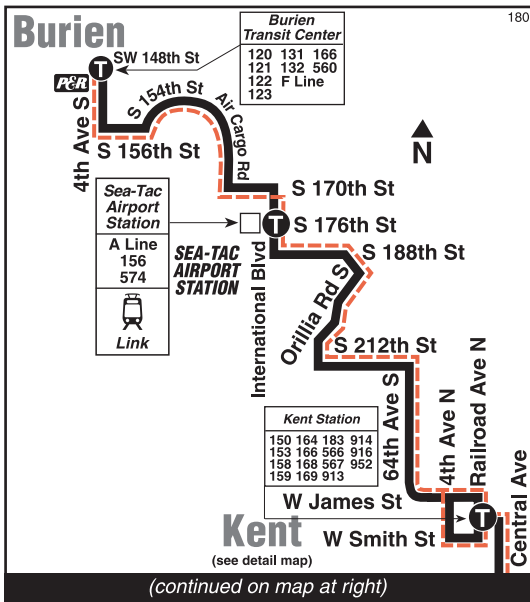

MAP LEGEND / LEYENDA DEL MAPA

- Makes all regular stops. *Hace todas las paradas regulares.*
- Snow route. *Ruta de nieve.*
- **TIME POINT / PUNTO DE TIEMPO:** Street intersection from which departure times are shown on the schedules. *Intersección de la calle desde donde se muestran los horarios de salida.*
- **PARK & RIDE:** Free parking area. *Zona de estacionamiento gratis.*
- **Landmark** *El punto de referencia.*
- **Sounder train** *Sounder tren*

180 WEEKDAY/Entre semana

To BURIEN →					To SEATTLE →		
Southeast Auburn	Auburn Station Bay 1	North Auburn	Kent Station Bay 9	Sea-Tac Intern't Airport	Burien Transit Ctr Bay 1	Kent Station Bay 8	Downtown Seattle
A St SE & 41st St SE	Transit Rdwy & A St SW	15th St NE & D St NE	Railroad Ave N & Pioneer St	International Blvd & S 176th St	Transit Rdwy & SW 148th St	Railroad Ave N & Pioneer St	4th Ave & Union St
Stop #57600	Stop #57773	Stop #58271	Stop #57459	Stop #60900	Stop #52301	Stop #57458	Stop #690
ROUTE 180							
4:31	4:48	4:15	4:26	4:46	5:00	4:45	5:40
4:54	5:11GS	4:54	5:08	5:30	5:44	5:12	6:07
5:20	5:37GS	5:26	5:41	6:06	6:20	5:46	6:41
5:42	6:00G	5:52	6:07	6:32	6:46	6:10	7:08
6:01	6:15	6:08	6:26	6:53	7:07	6:34	7:34
6:21	6:40GS	6:23	6:41	7:09	7:23	6:46	7:47
6:41	7:00G	6:39	6:57	7:25	7:39	7:10	8:13
7:00	7:15	6:54	7:12	7:40	7:54	7:22	8:26
7:20	7:40GS	7:09	7:27	7:55	8:09	7:34	8:38
7:50	8:00	7:24	7:42	8:10	8:24	7:46	8:53
8:08	8:10GS	7:39	7:57	8:25	8:39	8:01	9:05
8:38	8:28	7:54	8:12	8:40	8:54	8:17	9:21
9:08	9:28	8:09	8:27	8:55	9:09	8:31	9:35
9:35	9:55	8:24	8:42	9:10	9:24	8:46	9:50
10:05	10:25	8:37	8:55	9:23	9:37	9:02	10:06
10:35	10:55G	9:07	9:25	9:53	10:07	9:30	10:34
11:05	11:25	9:37	9:55	10:22	10:37	10:02	11:06
11:34	11:54	10:04	10:23	10:51	11:06	10:32	11:36
12:04	12:24	10:36	10:55	11:23	11:38	11:02	12:08
12:34	12:54	11:06	11:25	11:53	12:08	11:32	12:38
1:04	1:24	11:36	11:55	12:23	12:38	12:02	1:08
1:33	1:53	12:05	12:25	12:53	1:09	12:32	1:38
2:04	2:24	12:35	12:55	1:23	1:39	1:03	2:09
2:34	2:54	1:05	1:25	1:53	2:09	1:31	2:37
3:04	3:24	1:35	1:55	2:23	2:39	2:01	3:08
3:35	3:55	2:04	2:24	2:53	3:11	2:31	3:38
4:05	4:25G	2:35	2:55	3:24	3:42	3:01	4:09
4:35	4:55G	3:05	3:25	3:54	4:12	3:31	4:41
5:07	5:27G	3:35	3:55	4:24	4:42	4:01	5:11
5:42	6:00	4:06	4:26	4:55	5:13	4:31	5:41
6:19	6:36	4:36	4:56	5:25	5:43	5:01	6:09
6:48	7:05	5:06	5:26	5:55	6:11	5:31	6:36
7:20	7:37	5:38	5:56	6:23	6:39	6:01	7:01
7:50	8:07	6:11	6:29	6:55	7:11	6:46	7:45
8:20	8:37	6:47	7:05	7:29	7:44	7:16	8:13
8:50	9:07	7:14	7:30	7:54	8:09	7:46	8:43
9:20	9:37	7:46	8:02	8:25	8:39	8:16	9:13
9:50	10:07	8:15	8:30	8:53	9:07	8:46	9:40
10:50	11:07	8:45	9:00	9:23	9:37	9:16	10:09
11:55	12:12	9:15	9:30	9:53	10:07	9:46	10:39
—	3:01	10:00	10:21	10:50	11:04	10:16	11:09
—	3:31	10:29	10:50	11:19	11:49	11:16	12:09
—	—	12:03	12:34	12:54	1:08	12:11	1:04
—	—	1:08	3:23	3:43	—	—	—
—	—	3:39	3:53	4:13	—	—	—

AM – Lighter Type PM – Darker Type

Snow/Emergency Service Servicio de emergencia/nieve