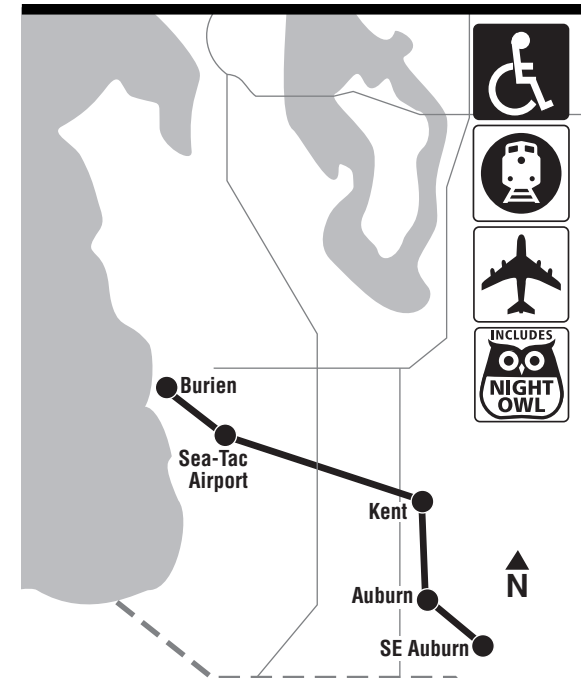

N2180180

180 SUNDAY/domingo

To SEATTLE →

Kent Station Bay 8	Downtown Seattle
Railroad Ave N & Pioneer St	4th Ave & Union St
Stop #57458	Stop #690
ROUTE 150	
6:21	7:10‡
7:21	8:10‡
7:51	8:41‡
8:21	9:11‡
8:51	9:41‡
9:21	10:14‡
9:51	10:47‡
10:21	11:17‡
10:51	11:47‡
11:21	12:17‡
11:51	12:47‡
12:21	1:17‡
12:51	1:47‡
1:21	2:17‡
1:51	2:47‡
2:21	3:17‡
2:51	3:47‡
3:21	4:17‡
3:51	4:47‡
4:21	5:17‡
4:51	5:47‡
5:21	6:16‡
5:51	6:46‡
6:21	7:15‡
6:51	7:45‡
7:21	8:15‡
7:51	8:44‡
8:21	9:14‡
—	—
9:21	10:11‡
—	—
10:21	11:11‡
—	—
11:21	12:11‡
12:21	1:11‡

N2150180 S2150180

180

(Includes partial service on Rt. 150)

SE Auburn, Auburn Station, Kent, Sea-Tac Airport, Burien

March 21 thru September 18, 2020
Del 21 de marzo al 18 de septiembre de 2020

Timetable Symbols

B - Continues as Route 180 to Auburn. See times at right.

Símbolos del programa

‡ - Estimated time. *Tiempo estimado.*

Metro Customer Service 206-553-3000

What To Pay

Adults (19 and older)	$2.75
Youth (6-18 yrs)	$1.50
ORCA LIFT Fare*	$1.50
RRFP cardholders (registered seniors, Medicare, disabled)	$1.00
Children (thru age 5)	Four may ride free with person paying adult fare

*Income Qualified

Cuánto pagar

Adultos (19 años y mayor)	$2.75
Jóvenes (6-18 años)	$1.50
Tarifa ORCA LIFT*	$1.50
Titulares de tarjetas RRFP (personas mayores registradas, Medicare, discapacitados)	$1.00
Niños (hasta los 5 años)	Pueden viajar hasta cuatro con una persona que pague la tarifa de adulto.

*Ingresos que reúnan los requisitos

Accessible Formats

People with disabilities who need this information in accessible formats may call 206-477-6066 (voice) or WA Relay: 711.

Interpretes
Переводчик
Перекладач
Turjubaan
Thông Dịch Viên

Holiday Information/ Información sobre feriados

The Sunday schedule shown in this timetable will be operated on the following holidays. *El horario de los domingos que aparece en este programa se aplicará para el siguiente feriados:*

Memorial Day	May 25
Día de los Caídos	el 25 de mayo
Independence Day (observed)	July 3
Día de la independencia (observado)	3 de julio
Labor Day	September 7
Día del Trabajo	7 de septiembre