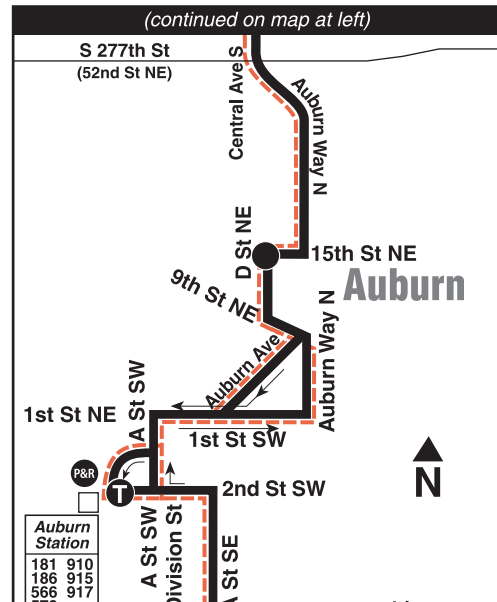

MAP LEGEND / LEYENDA DEL MAPA

- Makes all regular stops. *Hace todas las paradas regulares.*
- Snow route. *Ruta de nieve.*
- **TIME POINT / PUNTO DE TIEMPO:** Street intersection from which departure times are shown on the schedules. *Intersección de la calle desde donde se muestran los horarios de salida.*
- **PARK & RIDE:** Free parking area. *Zona de estacionamiento gratis.*
- **Landmark** *El punto de referencia.*
- **Sounder train** *Sounder tren*

180 WEEKDAY/Entre semana

To BURIEN →					To SEATTLE →		
Southeast Auburn	Auburn Station Bay 1	North Auburn	Kent Station Bay 9	Sea-Tac Intern't Airport	Burien Transit Ctr Bay 1	Kent Station Bay 8	Downtown Seattle
A St SE & 41st St SE	Transit Rdwy & A St SW	15th St NE & D St NE	Railroad Ave N & Pioneer St	International Blvd & S 176th St	Transit Rdwy & SW 148th St	Railroad Ave N & Pioneer St	4th Ave & Union St
Stop #57600	Stop #57773	Stop #58271	Stop #57459	Stop #60900	Stop #52301	Stop #57458	Stop #690
ROUTE 180							
4:31	4:48	4:15	4:26	4:46	5:00	4:45	5:40
4:54	5:11GS	4:54	5:08	5:30	5:44	5:12	6:07
5:20	5:37GS	5:26	5:41	6:06	6:20	5:46	6:41
5:42	6:00G	5:52	6:07	6:32	6:46	6:10	7:08
6:01	6:15	6:08	6:26	6:53	7:07	6:34	7:34
6:21	6:40GS	6:23	6:41	7:09	7:23	6:46	7:47
6:41	7:00G	6:39	6:57	7:25	7:39	7:10	8:13
7:00	7:15	6:54	7:12	7:40	7:54	7:22	8:26
7:20	7:40GS	7:09	7:27	7:55	8:09	7:34	8:38
7:50	8:00	7:24	7:42	8:10	8:24	7:46	8:53
8:08	8:10GS	7:39	7:57	8:25	8:39	8:01	9:05
8:38	8:28	7:54	8:12	8:40	8:54	8:17	9:21
9:08	9:28	8:09	8:27	8:55	9:09	8:31	9:35
9:35	9:55	8:24	8:42	9:10	9:24	8:46	9:50
10:05	10:25	8:37	8:55	9:23	9:37	9:02	10:06
10:35	10:55G	9:07	9:25	9:53	10:07	9:30	10:34
11:05	11:25	9:37	9:55	10:22	10:37	10:02	11:06
11:34	11:54	10:04	10:23	10:51	11:06	10:32	11:36
12:04	12:24	10:36	10:55	11:23	11:38	11:02	12:08
12:34	12:54	11:06	11:25	11:53	12:08	11:32	12:38
1:04	1:24	11:36	11:55	12:23	12:38	12:02	1:08
1:33	1:53	12:05	12:25	12:53	1:09	12:32	1:38
2:04	2:24	12:35	12:55	1:23	1:39	1:03	2:09
2:34	2:54	1:05	1:25	1:53	2:09	1:31	2:37
3:04	3:24	1:35	1:55	2:23	2:39	2:01	3:08
3:35	3:55	2:04	2:24	2:53	3:11	2:31	3:38
4:05	4:25G	2:35	2:55	3:24	3:42	3:01	4:09
4:35	4:55G	3:05	3:25	3:54	4:12	3:31	4:41
5:07	5:27G	3:35	3:55	4:24	4:42	4:01	5:11
5:42	6:00	4:06	4:26	4:55	5:13	4:31	5:41
6:19	6:36	4:36	4:56	5:25	5:43	5:01	6:09
6:48	7:05	5:06	5:26	5:55	6:11	5:31	6:36
7:20	7:37	5:38	5:56	6:23	6:39	6:01	7:01
7:50	8:07	6:11	6:29	6:55	7:11	6:46	7:45
8:20	8:37	6:47	7:05	7:29	7:44	7:16	8:13
8:50	9:07	7:14	7:30	7:54	8:09	7:46	8:43
9:20	9:37	7:46	8:02	8:25	8:39	8:16	9:13
9:50	10:07	8:15	8:30	8:53	9:07	8:46	9:40
10:50	11:07	8:45	9:00	9:23	9:37	9:16	10:09
11:55	12:12	9:15	9:30	9:53	10:07	9:46	10:39
—	3:01	10:00	10:21	10:50	11:04	10:16	11:09
—	3:31	10:29	10:50	11:19	11:49	11:16	12:09
—	—	12:03	12:34	12:54	1:08	12:11	1:04
—	—	1:08	3:23	3:43	—	—	—
—	—	3:39	3:53	4:13	—	—	—

AM – Lighter Type PM – Darker Type

Snow/Emergency Service Servicio de emergencia/nieve