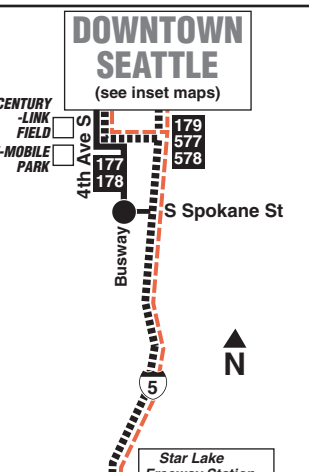

(continued next column)

To FEDERAL WAY TRANSIT CENTER →

Downtown Seattle		Federal Way Transit Ctr Bay 2
Stewart St & 9th Ave	2nd Ave & Pike St	S 317th St & 23rd Ave S
—	6:43	7:20
8:07	7:43	8:20
—	8:13	8:50
—	8:43	9:20
9:07	9:13	9:50
—	9:43	10:20
10:07	10:13	10:52
—	10:43	11:21
11:07	11:13	11:52
—	11:44	12:22
12:08	12:14	12:53
—	12:44	1:22
1:08	1:14	1:53
—	1:44	2:22
2:08	2:14	2:53
—	2:44	3:22
3:08	3:14	3:53
—	3:44	4:22
4:08	4:14	4:53
—	4:44	5:22
5:08	5:14	5:53
—	5:44	6:21
6:07	6:13	6:50
—	6:43	7:20
7:07	7:13	7:50
—	7:43	8:20
8:07	8:13	8:50
—	8:43	9:20
9:07	9:13	9:50
—	9:43	10:20
10:07	10:13	10:50

177, 178, 179, 577

(Includes partial service on Route 578)

Twin Lakes P&R, S. Federal Way, Federal Way, Star Lake, Downtown Seattle

March 21 thru September 18, 2020
Del 21 de marzo al 18 de septiembre de 2020

Timetable Symbols

C - Route 577 arrives 2nd Ave & Pike St at this time.

F - Route 577 arrives 2nd Ave Ext S & S Jackson St at this time.

Símbolos del programa

‡ - Estimated time. Tiempo estimado.

MAP LEGEND / LEYENDA DEL MAPA

177, 178 WEEKDAY/Entre semana

To DOWNTOWN SEATTLE →

	South Federal Way P&R	Federal Way S 320 St P&R Bay 1	SODO Busway & S Spokane St	4th Ave S & Jackson St	Downtown Seattle
Route	Stop #61368	Stop #83751	Stop #99252	Stop #620	Stop #1010
177	—	4:43B	5:21‡	5:28‡	5:43‡
177	—	5:13B	5:51‡	5:58‡	6:13‡
178	5:23	5:31B	6:01‡	6:10‡	6:29‡
177	—	5:49	6:27‡	6:35‡	6:50‡
178	5:59	6:07	6:50‡	6:59‡	7:18‡
178	6:13	6:21	7:06‡	7:15‡	7:35‡
177	—	6:33	7:14‡	7:22‡	7:39‡
178	6:33	6:41	7:26‡	7:35‡	7:55‡
177	—	6:53	7:34‡	7:42‡	7:59‡
178	6:51	6:59	7:44‡	7:53‡	8:13‡
177	—	7:13	7:51‡	7:59‡	8:16‡
177	—	7:24	8:02‡	8:10‡	8:27‡
178	7:23	7:32	8:16‡	8:25‡	8:45‡
177	—	7:52	8:30‡	8:38‡	8:55‡
178	7:54	8:03	8:43‡	8:52‡	9:12‡
177	—	8:26	9:01‡	9:09‡	9:26‡