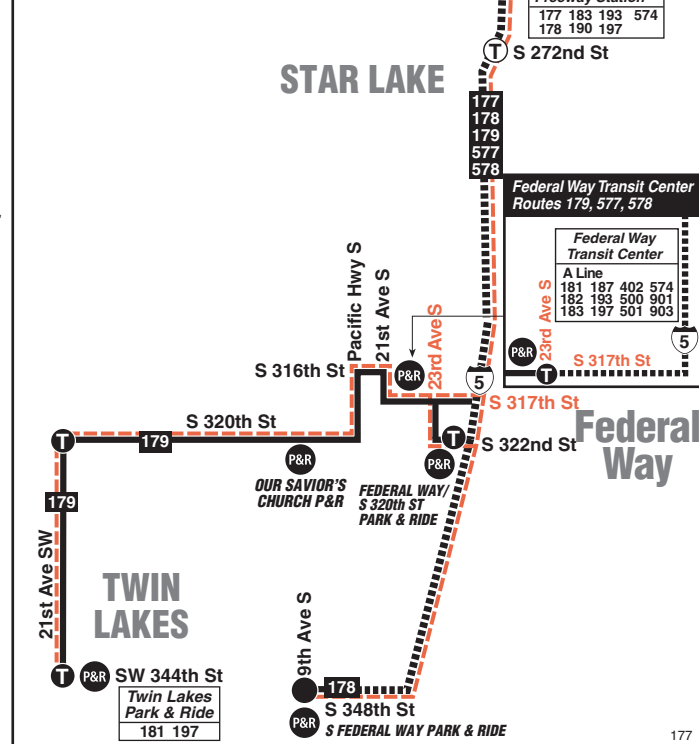

Timetable Symbols

C - Route 577 arrives 2nd Ave & Pike St at this time.

F - Route 577 arrives 2nd Ave Ext S & S Jackson St at this time.

Símbolos del programa

‡ - Estimated time. Tiempo estimado.

MAP LEGEND / LEYENDA DEL MAPA

- Makes all regular stops. *Hace todas las paradas regulares.*
- Limited or no stops. *Limitado o sin paradas.*
- Routes 577, 578. *Rutas 577, 578.*
- Snow route. *Ruta de nieve.*
- TIME POINT / PUNTO DE TIEMPO:** Street intersection from which departure times are shown on the schedules. *Intersección de la calle desde donde se muestran los horarios de salida.*
- TRANSFER POINT / PUNTO DE TRANSFERENCIA:** Route intersection for transferring to indicated route(s). *Intersección de ruta para la transferencia para indicar la ruta o rutas.*
- TIME POINT & TRANSFER POINT / TIEMPO Y PUNTO DE TRANSFERENCIA**
- PARK & RIDE:** Free parking area. *Zona de estacionamiento gratis.*
- Landmark** El punto de referencia.
- Downtown bus stops.** *Paradas de autobús del centro.*

177, 178 WEEKDAY/Entre semana

To DOWNTOWN SEATTLE →

	South Federal Way P&R	Federal Way S 320 St P&R Bay 1	SODO Busway & S Spokane St	4th Ave S & Jackson St	Downtown Seattle
Route	Stop #61368	Stop #83751	Stop #99252	Stop #620	Stop #1010
177	—	4:43B	5:21‡	5:28‡	5:43‡
177	—	5:13B	5:51‡	5:58‡	6:13‡
178	5:23	5:31B	6:01‡	6:10‡	6:29‡
177	—	5:49	6:27‡	6:35‡	6:50‡
178	5:59	6:07	6:50‡	6:59‡	7:18‡
178	6:13	6:21	7:06‡	7:15‡	7:35‡
177	—	6:33	7:14‡	7:22‡	7:39‡
178	6:33	6:41	7:26‡	7:35‡	7:55‡
177	—	6:53	7:34‡	7:42‡	7:59‡
178	6:51	6:59	7:44‡	7:53‡	8:13‡
177	—	7:13	7:51‡	7:59‡	8:16‡
177	—	7:24	8:02‡	8:10‡	8:27‡
178	7:23	7:32	8:16‡	8:25‡	8:45‡
177	—	7:52	8:30‡	8:38‡	8:55‡
178	7:54	8:03	8:43‡	8:52‡	9:12‡
177	—	8:26	9:01‡	9:09‡	9:26‡