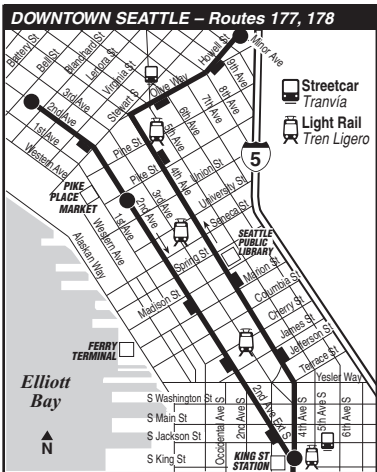

(continued next column)

To FEDERAL WAY TRANSIT CENTER →

Downtown Seattle		Federal Way Transit Ctr Bay 2
Stewart St & 9th Ave	2nd Ave & Pike St	S 317th St & 23rd Ave S
—	6:43	7:20
8:07	7:43	8:20
—	8:13	8:50
—	8:43	9:20
9:07	9:13	9:50
—	9:43	10:20
10:07	10:13	10:52
—	10:43	11:21
11:07	11:13	11:52
—	11:44	12:22
12:08	12:14	12:53
—	12:44	1:22
1:08	1:14	1:53
—	1:44	2:22
2:08	2:14	2:53
—	2:44	3:22
3:08	3:14	3:53
—	3:44	4:22
4:08	4:14	4:53
—	4:44	5:22
5:08	5:14	5:53
—	5:44	6:21
6:07	6:13	6:50
—	6:43	7:20
7:07	7:13	7:50
—	7:43	8:20
8:07	8:13	8:50
—	8:43	9:20
9:07	9:13	9:50
—	9:43	10:20
10:07	10:13	10:50

577, 578 ST EXPRESS SUNDAY/ domingo

To FEDERAL WAY TRANSIT CENTER →

Downtown Seattle		Federal Way Transit Center Bay 2
2nd Ave & Pike St	2nd Ave Ext S & S Jackson St	S 317th St & 23rd Ave S
6:43	6:48	7:20
7:43	7:48	8:20
8:13	8:18	8:50
8:43	8:48	9:20
9:13	9:18	9:50
9:43	9:48	10:20
10:13	10:19	10:52
10:43	10:48	11:21
11:13	11:19	11:52
11:44	11:49	12:22
12:14	12:20	12:53
12:44	12:49	1:22
1:14	1:20	1:53
1:44	1:49	2:22
2:14	2:20	2:53
2:44	2:49	3:22
3:14	3:20	3:53
3:44	3:50	4:22
4:14	4:20	4:53
4:44	4:50	5:22
5:14	5:20	5:53
5:44	5:49	6:21
6:13	6:18	6:50
6:43	6:48	7:20
7:13	7:18	7:50
7:43	7:48	8:20
8:13	8:18	8:50
9:13	9:18	9:50
10:13	10:18	10:50

Timetable Symbols

C - Route 577 arrives 2nd Ave & Pike St at this time.

F - Route 577 arrives 2nd Ave Ext S & S Jackson St at this time.

Símbolos del programa

‡ - Estimated time. Tiempo estimado.

MAP LEGEND / LEYENDA DEL MAPA