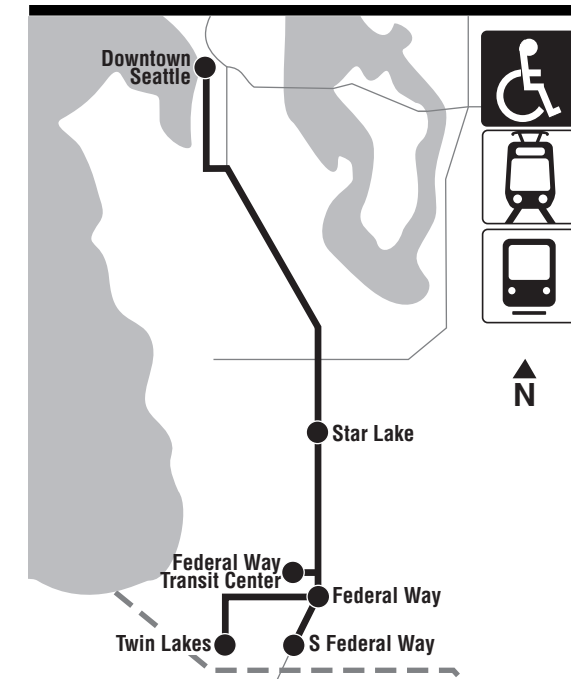

(continued next column)

To FEDERAL WAY TRANSIT CENTER →

Downtown Seattle		Federal Way Transit Ctr Bay 2
Stewart St & 9th Ave	2nd Ave & Pike St	S 317th St & 23rd Ave S
—	6:43	7:20
8:07	7:43	8:20
—	8:13	8:50
—	8:43	9:20
9:07	9:13	9:50
—	9:43	10:20
10:07	10:13	10:52
—	10:43	11:21
11:07	11:13	11:52
—	11:44	12:22
12:08	12:14	12:53
—	12:44	1:22
1:08	1:14	1:53
—	1:44	2:22
2:08	2:14	2:53
—	2:44	3:22
3:08	3:14	3:53
—	3:44	4:22
4:08	4:14	4:53
—	4:44	5:22
5:08	5:14	5:53
—	5:44	6:21
6:07	6:13	6:50
—	6:43	7:20
7:07	7:13	7:50
—	7:43	8:20
8:07	8:13	8:50
—	8:43	9:20
9:07	9:13	9:50
—	9:43	10:20
10:07	10:13	10:50

577, 578 ST EXPRESS SUNDAY/ domingo

To FEDERAL WAY TRANSIT CENTER →

Downtown Seattle		Federal Way Transit Center Bay 2
2nd Ave & Pike St	2nd Ave Ext S & S Jackson St	S 317th St & 23rd Ave S
6:43	6:48	7:20
7:43	7:48	8:20
8:13	8:18	8:50
8:43	8:48	9:20
9:13	9:18	9:50
9:43	9:48	10:20
10:13	10:19	10:52
10:43	10:48	11:21
11:13	11:19	11:52
11:44	11:49	12:22
12:14	12:20	12:53
12:44	12:49	1:22
1:14	1:20	1:53
1:44	1:49	2:22
2:14	2:20	2:53
2:44	2:49	3:22
3:14	3:20	3:53
3:44	3:50	4:22
4:14	4:20	4:53
4:44	4:50	5:22
5:14	5:20	5:53
5:44	5:49	6:21
6:13	6:18	6:50
6:43	6:48	7:20
7:13	7:18	7:50
7:43	7:48	8:20
8:13	8:18	8:50
9:13	9:18	9:50
10:13	10:18	10:50

177, 178, 179, 577

(Includes partial service on Route 578)

Twin Lakes P&R, S. Federal Way, Federal Way, Star Lake, Downtown Seattle

March 21 thru September 18, 2020
Del 21 de marzo al 18 de septiembre de 2020