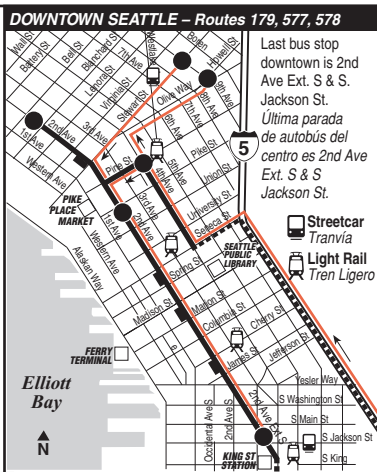

(continued next column)

To FEDERAL WAY TRANSIT CENTER →

Downtown Seattle		Federal Way Transit Ctr Bay 2
Stewart St & 9th Ave	2nd Ave & Pike St	S 317th St & 23rd Ave S
—	6:43	7:20
8:07	7:43	8:20
—	8:13	8:50
—	8:43	9:20
9:07	9:13	9:50
—	9:43	10:20
10:07	10:13	10:52
—	10:43	11:21
11:07	11:13	11:52
—	11:44	12:22
12:08	12:14	12:53
—	12:44	1:22
1:08	1:14	1:53
—	1:44	2:22
2:08	2:14	2:53
—	2:44	3:22
3:08	3:14	3:53
—	3:44	4:22
4:08	4:14	4:53
—	4:44	5:22
5:08	5:14	5:53
—	5:44	6:21
6:07	6:13	6:50
—	6:43	7:20
7:07	7:13	7:50
—	7:43	8:20
8:07	8:13	8:50
—	8:43	9:20
9:07	9:13	9:50
—	9:43	10:20
10:07	10:13	10:50

577, 578 ST EXPRESS SUNDAY/ domingo

To FEDERAL WAY TRANSIT CENTER →

Downtown Seattle		Federal Way Transit Center Bay 2
2nd Ave & Pike St	2nd Ave Ext S & S Jackson St	S 317th St & 23rd Ave S
6:43	6:48	7:20
7:43	7:48	8:20
8:13	8:18	8:50
8:43	8:48	9:20
9:13	9:18	9:50
9:43	9:48	10:20
10:13	10:19	10:52
10:43	10:48	11:21
11:13	11:19	11:52
11:44	11:49	12:22
12:14	12:20	12:53
12:44	12:49	1:22
1:14	1:20	1:53
1:44	1:49	2:22
2:14	2:20	2:53
2:44	2:49	3:22
3:14	3:20	3:53
3:44	3:50	4:22
4:14	4:20	4:53
4:44	4:50	5:22
5:14	5:20	5:53
5:44	5:49	6:21
6:13	6:18	6:50
6:43	6:48	7:20
7:13	7:18	7:50
7:43	7:48	8:20
8:13	8:18	8:50
9:13	9:18	9:50
10:13	10:18	10:50

Timetable Symbols

C - Route 577 arrives 2nd Ave & Pike St at this time.

F - Route 577 arrives 2nd Ave Ext S & S Jackson St at this time.

Símbolos del programa

‡ - Estimated time. Tiempo estimado.

MAP LEGEND / LEYENDA DEL MAPA