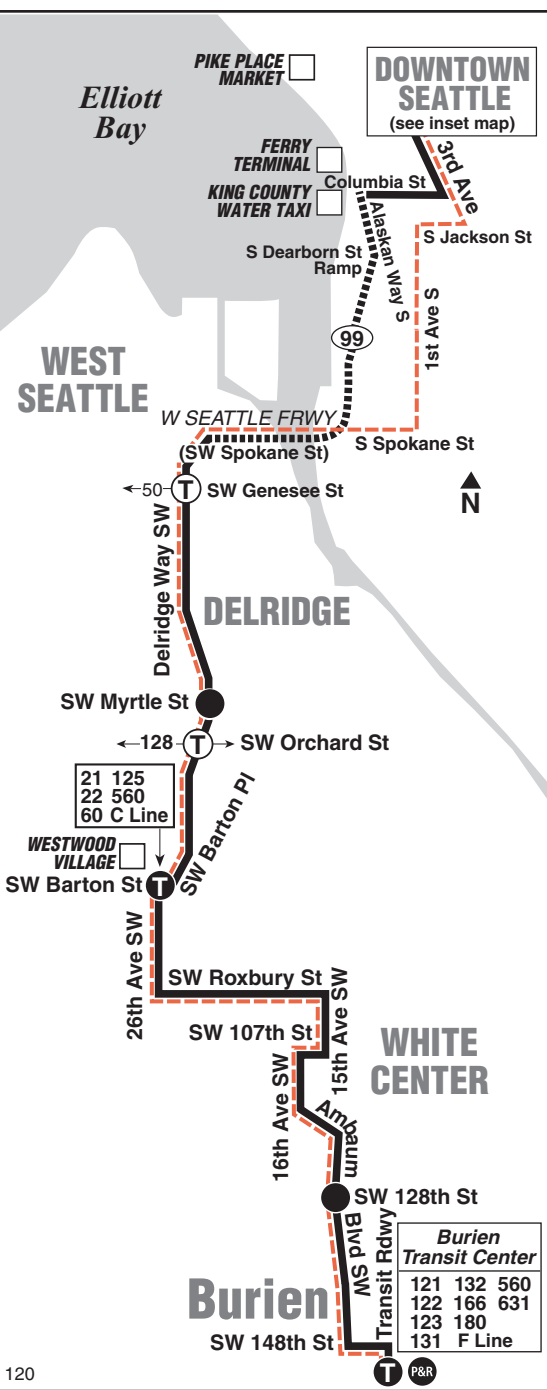

# 120 SUNDAY/domingo

To DOWNTOWN SEATTLE →

Burien Transit Ctr Bay 3		Westwood Village		Delridge		Downtown Seattle	
Transit Ctr Roadway & SW 148th St	Ambaum Blvd SW & SW 128th St	26th Ave SW & SW Barton Pl	Delridge Way SW & SW Myrtle St	3rd Ave & Madison St	3rd Ave & Virginia St		
5:24	5:31	6:14	6:20	6:07	6:12		
5:34	5:41	6:14	6:20	6:07	6:12		
6:19	6:26	6:39	6:44	7:02	7:07		
6:39	6:46	6:59	7:04	7:22	7:27		
6:59	7:06	7:19	7:24	7:42	7:47		
7:14	7:21	7:34	7:39	7:57	8:02		
7:29	7:36	7:49	7:54	8:12	8:17		
7:44	7:51	8:04	8:09	8:27	8:32		
7:59	8:06	8:19	8:24	8:42	8:47		
8:14	8:21	8:34	8:39	8:57	9:02		
8:29	8:36	8:49	8:54	9:12	9:17		
8:44	8:51	9:04	9:09	9:26	9:31		
8:59	9:06	9:19	9:24	9:43	9:48		
9:14	9:21	9:34	9:39	9:58	10:03		
9:29	9:36	9:49	9:54	10:13	10:18		
9:44	9:51	10:04	10:09	10:28	10:33		
9:59	10:06	10:19	10:24	10:43	10:48		
10:14	10:21	10:34	10:39	10:58	11:03		
10:29	10:36	10:50	10:55	11:14	11:19		
10:44	10:51	11:05	11:10	11:29	11:34		
10:59	11:06	11:20	11:25	11:44	11:49		
11:14	11:21	11:35	11:40	11:59	12:04		
11:29	11:36	11:50	11:55	12:14	12:19		
11:44	11:51	12:05	12:10	12:30	12:35		
11:59	12:06	12:20	12:25	12:45	12:50		
12:14	12:21						