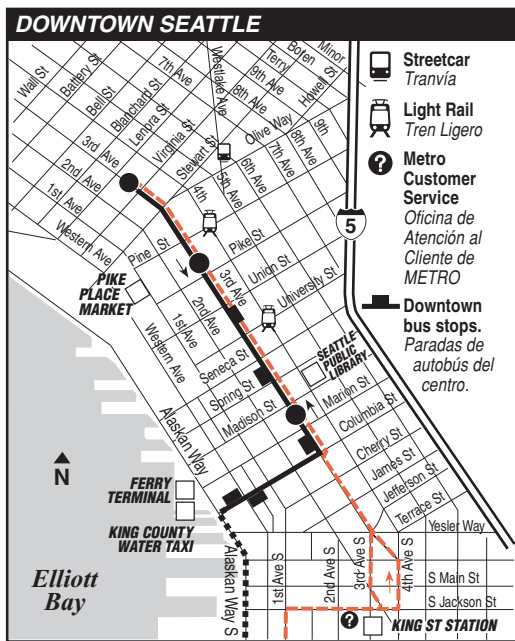

# 120 SUNDAY/domingo

To DOWNTOWN SEATTLE →

Burien Transit Ctr Bay 3		Westwood Village		Delridge		Downtown Seattle	
Transit Ctr Roadway & SW 148th St	Ambaum Blvd SW & SW 128th St	26th Ave SW & SW Barton Pl	Delridge Way SW & SW Myrtle St	3rd Ave & Madison St	3rd Ave & Virginia St		
5:24	5:31	6:14	6:20	6:07	6:12		
5:34	5:41	6:14	6:20	6:07	6:12		
6:19	6:26	6:39	6:44	7:02	7:07		
6:39	6:46	6:59	7:04	7:22	7:27		
6:59	7:06	7:19	7:24	7:42	7:47		
7:14	7:21	7:34	7:39	7:57	8:02		
7:29	7:36	7:49	7:54	8:12	8:17		
7:44	7:51	8:04	8:09	8:27	8:32		
7:59	8:06	8:19	8:24	8:42	8:47		
8:14	8:21	8:34	8:39	8:57	9:02		
8:29	8:36	8:49	8:54	9:12	9:17		
8:44	8:51	9:04	9:09	9:26	9:31		
8:59	9:06	9:19	9:24	9:43	9:48		
9:14	9:21	9:34	9:39	9:58	10:03		
9:29	9:36	9:49	9:54	10:13	10:18		
9:44	9:51	10:04	10:09	10:28	10:33		
9:59	10:06	10:19	10:24	10:43	10:48		
10:14	10:21	10:34	10:39	10:58	11:03		
10:29	10:36	10:50	10:55	11:14	11:19		
10:44	10:51	11:05	11:10	11:29	11:34		
10:59	11:06	11:20	11:25	11:44	11:49		
11:14	11:21	11:35	11:40	11:59	12:04		
11:29	11:36	11:50	11:55	12:14	12:19		
11:44	11:51	12:05	12:10	12:30	12:35		
11:59	12:06	12:20	12:25	12:45	12:50		
12:14	12:21						