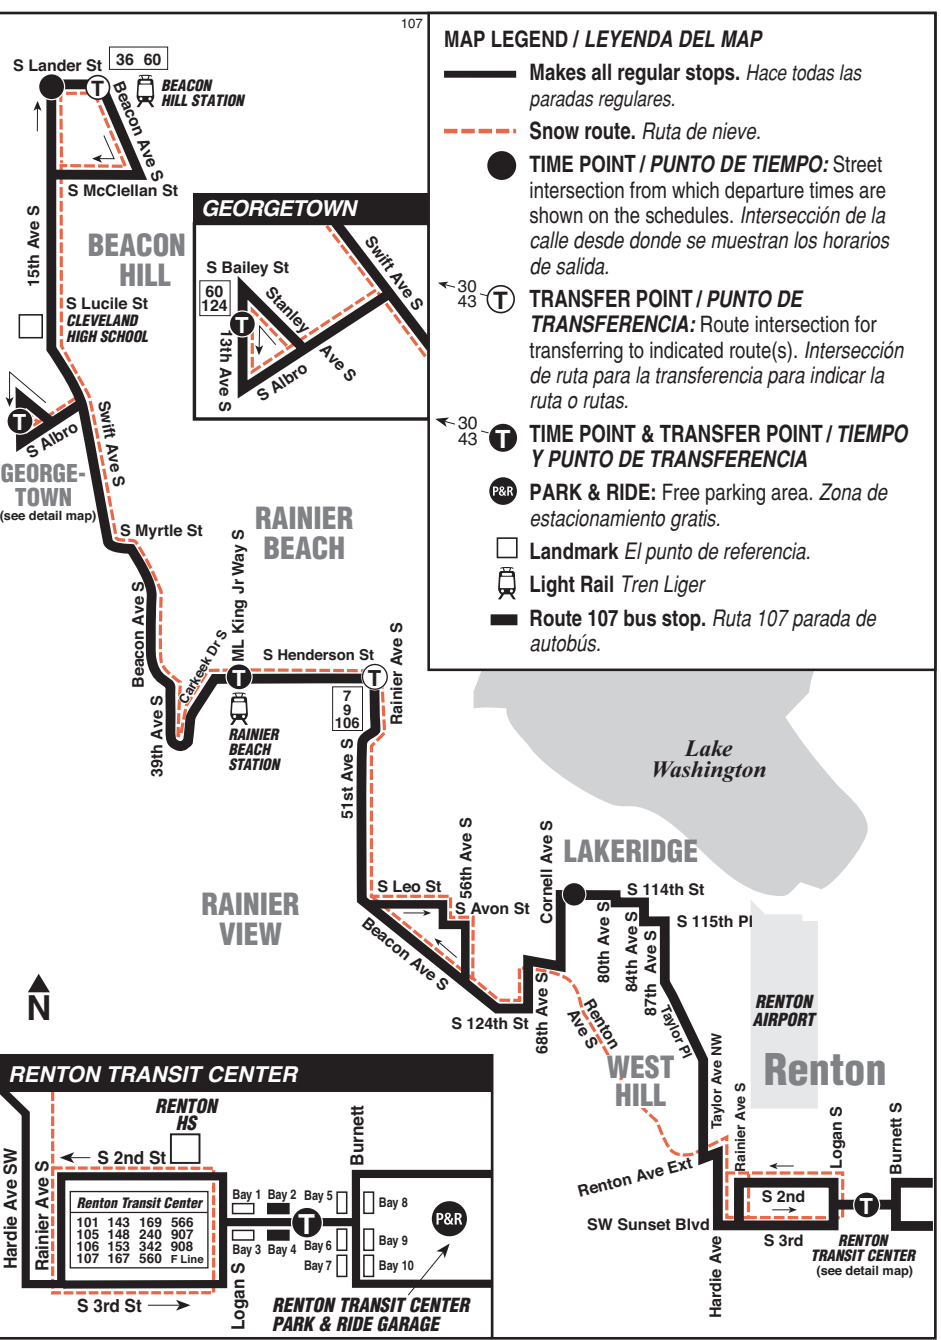

1. **MAP LEGEND / LEYENDA DEL MAP**
2. Makes all regular stops. *Hace todas las paradas regulares.*
   - Snow route. *Ruta de nieve.*
   - **TIME POINT / PUNTO DE TIEMPO:** Street intersection from which departure times are shown on the schedules. *Intersección de la calle desde donde se muestran los horarios de salida.*
   - **TRANSFER POINT / PUNTO DE TRANSFERENCIA:** Route intersection for transferring to indicated route(s). *Intersección de ruta para la transferencia para indicar la ruta o rutas.*
   - **TIME POINT & TRANSFER POINT / TIEMPO Y PUNTO DE TRANSFERENCIA**
   - **PARK & RIDE:** Free parking area. *Zona de estacionamiento gratis.*
   - Landmark *El punto de referencia.*
   - Light Rail *Tren Liger*
   - Route 107 bus stop. *Ruta 107 parada de autobús.*

107 WEEKDAY/Entre semana

To BEACON HILL →

Transit Ctr Bay 2	Lakeridge	Rainier Beach Station	Georgetown	Beacon Hill Station	LINK
Transit Ctr Bay 2	S 114th St & Cornell Ave S	S Henderson St & ML King Jr Way S	13th Ave S & S Bailey St	S Lander St & 15th Ave S	Link light rail provides continuing service to downtown Seattle and the UW, or Seattle-Tacoma International Airport from Rainier Beach Station (ML King Way S & S Henderson St) or Beacon Hill Station (Beacon Ave S & S Lander St). During both morning and afternoon weekday rush hour periods, Link operates about every 6 minutes, and about every 10-15 minutes during midday and evening periods.
Stop #46477	Stop #45453	Stop #30170	Stop #41740	Stop #41890	
ROUTE 107					
4:55	5:07	5:22	5:34	5:46	
5:27	5:39	5:54	6:08	6:21	
5:45	5:57	6:12	6:26	6:39	
6:00	6:12	6:28	6:42	6:55	
6:15	6:27	6:43	6:57	7:10	
6:30	6:42	6:58	7:12	7:27	
6:45	6:57	7:13	7:27	7:42	
7:00	7:13	7:29	7:43	7:58	
7:15	7:28	7:44	7:58	8:13	
7:30	7:43	7:59	8:13	8:28	
7:45	7:58	8:14	8:28	8:43	
8:00	8:13	8:29	8:43	8:58	
8:15	8:28	8:44	8:58	9:13	
8:30	8:43	8:59	9:13	9:27	
8:45	8:58	9:14	9:28	9:42	
9:00	9:13	9:29	9:43	9:57	
9:15	9:28	9:44	9:58	10:12	
9:45	9:58	10:14	10:28	10:42	
10:15	10:28	10:44	10:58	11:12	
10:45	10:58	11:14	11:28	11:42	
11:15	11:28	11:44	11:58	12:12	
11:45	11:58	12:14	12:28	12:42	
12:15	12:28	12:44	12:58	1:12	
12:45	12:58	1:14	1:28	1:42	
1:15	1:28	1:44	1:58	2:12	
1:45	1:58	2:14	2:28	2:42	
2:15	2:28	2:44	2:58	3:12	
2:45	2:59	3:15	3:29	3:43	
3:15	3:29	3:45	3:59	4:13	
3:45	3:59	4:15	4:29	4:43	
4:00	4:14	4:30	4:44	4:58	
4:15	4:29	4:45	4:59	5:14	
4:30	4:44	5:00	5:14	5:29	
4:45	4:59	5:15	5:29	5:44	
5:00	5:14	5:30	5:44	5:59	
5:15	5:29	5:45	5:59	6:12	
5:30	5:44	6:00	6:13	6:26	
6:00	6:13	6:28	6:41	6:54	
6:30	6:43	6:58	7:11	7:24	
7:00	7:13	7:28	7:41	7:54	
7:30	7:43	7:58	8:11	8:23	
8:00	8:11	8:26	8:39	8:51	
8:30	8:41	8:56	9:09	9:21	
9:00	9:11	9:26	9:39	9:51	
9:30	9:44	9:59	10:11	10:23	
10:03	10:14	10:28	10:39	10:51	
10:33	10:44	10:58	11:09	11:21	
11:08	11:19	11:33	11:44	11:56	
11:50	12:01	12:15	12:26	12:38	

AM – Lighter Type PM – Darker Type

- **Metro Customer Service**
  206-553-3000
- **Metro Website/Trip Planner**
  kingcounty.gov/metro

107 WEEKDAY/Entre semana