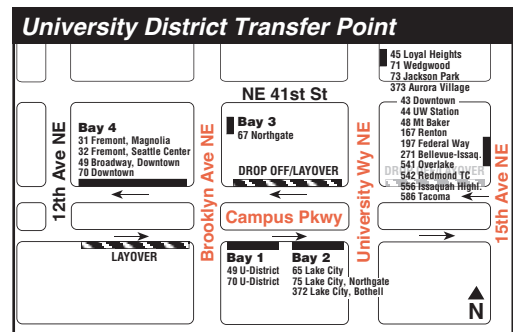

MAP LEGEND / LEYENDA DEL MAPA

- Makes all regular stops. Hace todas las paradas regulares.
- Snow route. Ruta de nieve.
- TIME POINT / PUNTO DE TIEMPO: Street intersection from which departure times are shown on the schedules. Intersección de la calle desde donde se muestran los horarios de salida.
- TRANSFER POINT / PUNTO DE TRANSFERENCIA: Route intersection for transferring to indicated route(s). Intersección de ruta para la transferencia para indicar la ruta o rutas.
- TIME POINT & TRANSFER POINT / TIEMPO Y PUNTO DE TRANSFERENCIA
- Landmark El punto de referencia.
- Light Rail Tren Ligero

65 WEEKDAY/Entre semana

To UNIVERSITY DISTRICT →

Jackson Park	Lake City	Children's Hospital	UW Station	University District	To Route
NE 143rd St & 17th Ave NE	NE 125th St & 35th Ave NE	35th Ave NE & NE 65th St	Sand Point Wy NE & 40th Ave NE	Stevens Way & Rainier Vista	Brooklyn Ave NE & NE Campus Pkwy
Stop #98780	Stop #9690	Stop #25110	Stop #9978	Stop #75402	Stop #9147
5:08	5:16	5:25	5:30	5:38	5:42
5:36	5:45	5:55	6:00	6:08	6:12
5:45	5:54	6:05	6:10	6:18	6:22
5:55	6:04	6:15	6:20	6:28	6:32
6:05	6:14	6:25	6:30	6:38	6:43
6:15	6:24	6:35	6:40	6:48	6:53
6:24	6:34	6:45	6:50	6:58	7:03
6:34	6:44	6:55	7:00	7:08	7:13
6:45	6:55	7:06	7:11	7:20	7:25
6:54	7:04	7:15	7:21	7:30	7:35
7:03	7:13	7:24	7:31	7:40	7:45
7:11	7:21	7:34	7:41	7:50	7:55
7:19	7:29	7:42	7:49	7:58	8:04
7:27	7:37	7:50	7:57	8:06	8:12
7:35	7:45	7:58	8:05	8:14	8:20
7:43	7:53	8:06	8:13	8:22	8:28
7:51	8:01	8:14	8:21	8:30	8:36
8:01	8:11	8:24	8:31	8:40	8:46
8:11	8:21	8:34	8:41	8:50	8:56
8:22	8:32	8:45	8:51	9:00	9:06
8:33	8:43	8:55	9:01	9:10	9:16
8:40	8:50	9:02	9:08	9:17	9:23
8:49	8:59	9:11	9:17	9:26	9:32
8:59	9:09	9:21	9:27	9:36	9:42
9:09	9:19	9:31	9:37	9:46	9:52
9:18	9:28	9:41	9:47	9:56	10:01
9:28	9:38	9:51	9:57	10:06	10:11
9:38	9:48	10:01	10:07	10:16	10:21
9:48	9:58	10:11	10:17	10:26	10:31
9:59	10:09	10:21	10:27	10:36	10:41
10:10	10:20	10:31	10:37	10:46	10:51
10:20	10:30	10:41	10:47	10:56	11:01
10:30	10:40	10:51	10:57	11:06	11:11
10:40	10:50	11:01	11:07	11:16	11:21
10:50	11:00	11:11	11:17	11:26	11:31
11:00	11:10	11:21	11:27	11:37	11:43
11:10	11:20	11:31	11:37	11:47	11:53
11:20	11:30	11:41	11:47	11:57	12:03
11:30	11:40	11:51	11:57	12:07	12:13
11:40	11:50	12:01	12:07	12:17	12:23
11:50	12:00	12:11	12:17	12:27	12:33
12:00	12:10	12:21	12:27	12:37	12:43
12:10	12:20	12:31	12:37	12:47	12:53
12:20	12:30	12:41	12:47	12:57	1:03
12:30	12:40	12:51	12:57	1:06	1:12
12:40	12:50	1:01	1:07	1:16	1:22
12:50	1:00	1:11	1:17	1:26	1:32
1:00	1:10	1:21	1:27	1:36	1:42
1:10	1:20	1:31	1:37	1:46	1:52
1:20	1:30	1:41	1:47	1:56	2:02
1:30	1:40	1:51	1:57	2:06	2:12

65 WEEKDAY/Entre semana