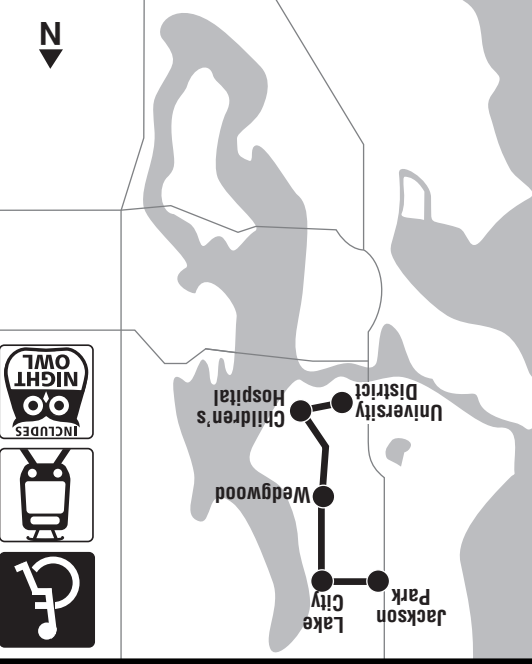

Moving forward together METRO King County

Metro Customer Services

At Metro's Customer Services office you can buy ORCA cards, bus passes, senior permits and taxi scrip, get information about bus service, register for disability permits and retrieve items turned into Lost & Found.

King Street Center 201 S Jackson St Monday–Friday 8:30 a.m.–4:30 p.m.	Lost & Found Monday–Friday 8:30 a.m.–1 p.m. 2 p.m.–4:30 p.m.

Seattle metro calling area	206-553-3000
Toll Free	1-800-542-7876
Hearing impaired	WA Relay: 711
Carpool/Vanpool	206-625-4500
Hearing Impaired	WA Relay: 1-800-833-6388
Community Transit	1-800-562-1375
Pierce Transit	1-800-562-8109

Accessible Formats

People with disabilities who need this information in accessible formats may call 206-477-6066 (voice) or TTY Relay: 711.

RIDER ALERT This symbol indicates a change in service. Watch for it in buses, at bus stops, and at timetable displays.

- **Metro Customer Service**
  206-553-3000
- **Metro Website/Trip Planner**
  kingcounty.gov/metro
- **TTY/Hearing Impaired**
  WA Relay: 711

Interpreter
206-553-3000

Intérpretes	பேர்ப்பேச்சாளர்
Переводчик	பேச்சாளர்
Перекладач	பேச்சாளர்
Turjubaan	பேச்சாளர்
Thống Dịch Viên	பேச்சாளர்

65 WEEKDAY/Entre semana

To JACKSON PARK →

University District	UW Station	Children's Hospital	Lake City	Jackson Park
Roosevelt Way NE & NE 45th St	NE Campus Pkwy & Univ Way NE	NE Pacific Pl & NE Pacific St	40th Ave NE & NE 46th St	35th Ave NE & NE 65th St
Stop #9605	Stop #9575	Stop #29242	Stop #10513	Stop #25880
2:08	2:13	2:17	2:24	2:29
2:18	2:23	2:27	2:34	2:39
2:28	2:33	2:37	2:44	2:49
2:38	2:43	2:47	2:54	2:59
2:48	2:54	2:59	3:06	3:11
2:58	3:04	3:09	3:16	3:21
3:08	3:14	3:19	3:26	3:31
3:18	3:24	3:29	3:36	3:41
3:28	3:34	3:39	3:46	3:51
3:37	3:43	3:48	3:55	4:00
3:46	3:52	3:57	4:04	4:09
3:54	4:00	4:06	4:14	4:19
4:03	4:09	4:15	4:23	4:28
4:13	4:19	4:25	4:33	4:38
4:23	4:29	4:35	4:43	4:48
4:33	4:39	4:45	4:53	4:58
4:43	4:49	4:55	5:03	5:08
4:51	4:57	5:03	5:11	5:16
4:59	5:05	5:11	5:19	5:24
5:07	5:13	5:19	5:27	5:32
5:15	5:21	5:27	5:35	5:40
5:23	5:29	5:35	5:43	5:48
5:31	5:37	5:43	5:51	5:56
5:38	5:44	5:50	5:58	6:03
5:46	5:52	5:58	6:06	6:11
5:56	6:02	6:08	6:16	6:21
6:06	6:12	6:17	6:25	6:30
6:16	6:21	6:26	6:34	6:39
6:26	6:31	6:35	6:43	6:48
6:36	6:40	6:44	6:52	6:57
6:47	6:51	6:55	7:03	7:08
6:59	7:03	7:07	7:15	7:20
7:11	7:15	7:19	7:27	7:32
7:23	7:27	7:31	7:38	7:43
7:35	7:39	7:44	7:51	7:56
7:50	7:54	7:59	8:06	8:11
8:05	8:09	8:14	8:20	8:24
8:20	8:24	8:29	8:35	8:39
8:35	8:39	8:43	8:49	8:53
8:50	8:54	8:58	9:04	9:08
9:05	9:09	9:13	9:18	9:22
9:20	9:24	9:28	9:33	9:37
9: