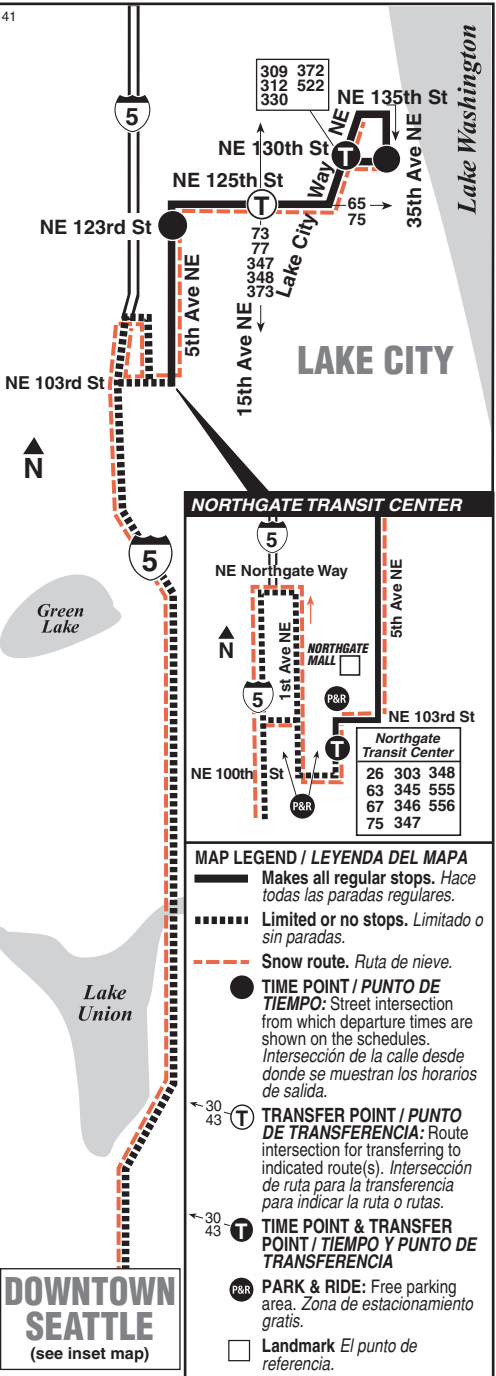

# 41 SUNDAY/domingo

To NORTHGATE, LAKE CITY →

Downtown Seattle		Northgate Transit Ctr Bay 2		Lake City	
4th Ave S & S Jackson St (island stop)	3rd Ave & Pine St	NE 103rd St & Transit Roadway	5th Ave NE NE 125th St	Lake City Way NE & NE 130th St	
Stop #619	Stop #590	Stop #35324	Stop #23840	Stop #76730	
6:07	6:13	6:33‡	6:39‡	6:48‡	
6:37	6:43	7:03‡	7:09‡	7:18‡	
7:07	7:13	7:33‡	7:39‡	7:48‡	
7:22	7:28	7:48‡	7:54‡	8:03‡	
7:37	7:43	8:03‡	8:09‡	8:18‡	
7:52	7:58	8:18‡	8:24‡	8:33‡	
8:07					