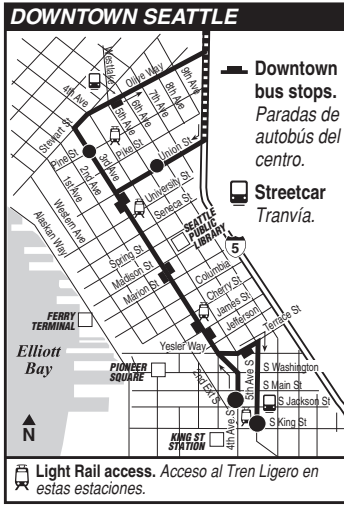

# 41 SUNDAY/domingo

To NORTHGATE, LAKE CITY →

Downtown Seattle		Northgate Transit Ctr Bay 2		Lake City	
4th Ave S & S Jackson St (island stop)	3rd Ave & Pine St	NE 103rd St & Transit Roadway	5th Ave NE NE 125th St	Lake City Way NE & NE 130th St	
Stop #619	Stop #590	Stop #35324	Stop #23840	Stop #76730	
6:07	6:13	6:33‡	6:39‡	6:48‡	
6:37	6:43	7:03‡	7:09‡	7:18‡	
7:07	7:13	7:33‡	7:39‡	7:48‡	
7:22	7:28	7:48‡	7:54‡	8:03‡	
7:37	7:43	8:03‡	8:09‡	8:18‡	
7:52	7:58	8:18‡	8:24‡	8:33‡	
8:07					