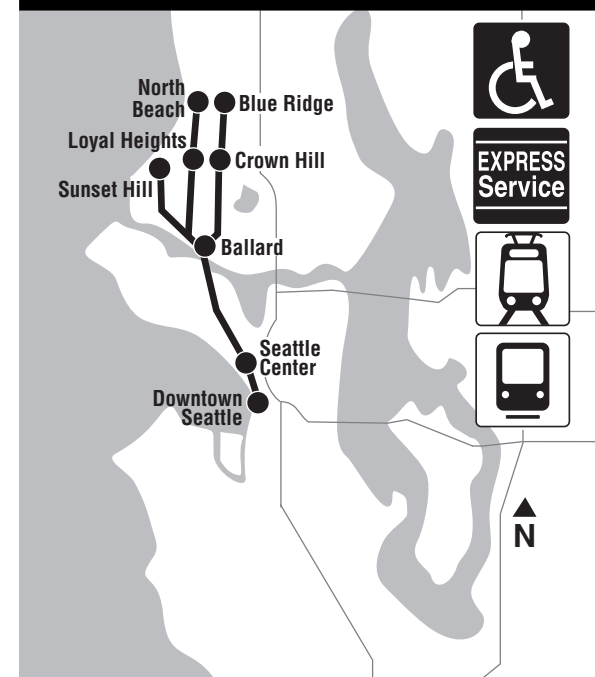

Pague su pasaje al abordar el autobús. Pague en efectivo (cantidad exacta; los conductores no tienen cambio), con tarjeta regional ORCA o muestre su boleto. Muestre su Transit GO Ticket activado (boleto electrónico) o su boleto transferible al conductor. Las transferencias son válidas sólo en Metro. Para mayor información, vea "Cómo pagar" en la página web de Metro.

What To Pay Cuánto pagar

Adults (19 and older) Adultos (19 años y mayor)	$2.75
Youth (6-18 yrs) Jóvenes (6-18 años)	$1.50
ORCA LIFT Fare* Tarifa ORCA LIFT*	$1.50
RRFP cardholders (registered seniors, Medicare, disabled) Titulares de tarjetas RRFP (personas mayores registradas, Medicare, discapacitados)	$1.00
Children (thru age 5) Four may ride free with person paying adult fare Niños (hasta los 5 años) Pueden viajar hasta cuatro con una persona que pague la tarifa de adulto.	

*Income Qualified *Ingresos que reúnan los requisitos

Get real-time bus arrival information on your mobile device.

Text your bus stop number to 62550.

15, 17, 18

Blue Ridge, Crown Hill, Sunset Hill, North Beach, Loyal Heights, Ballard, Seattle Center, Downtown Seattle

March 21 thru September 18, 2020

Del 21 de marzo al 18 de septiembre de 2020

King County
METRO

Moving forward together