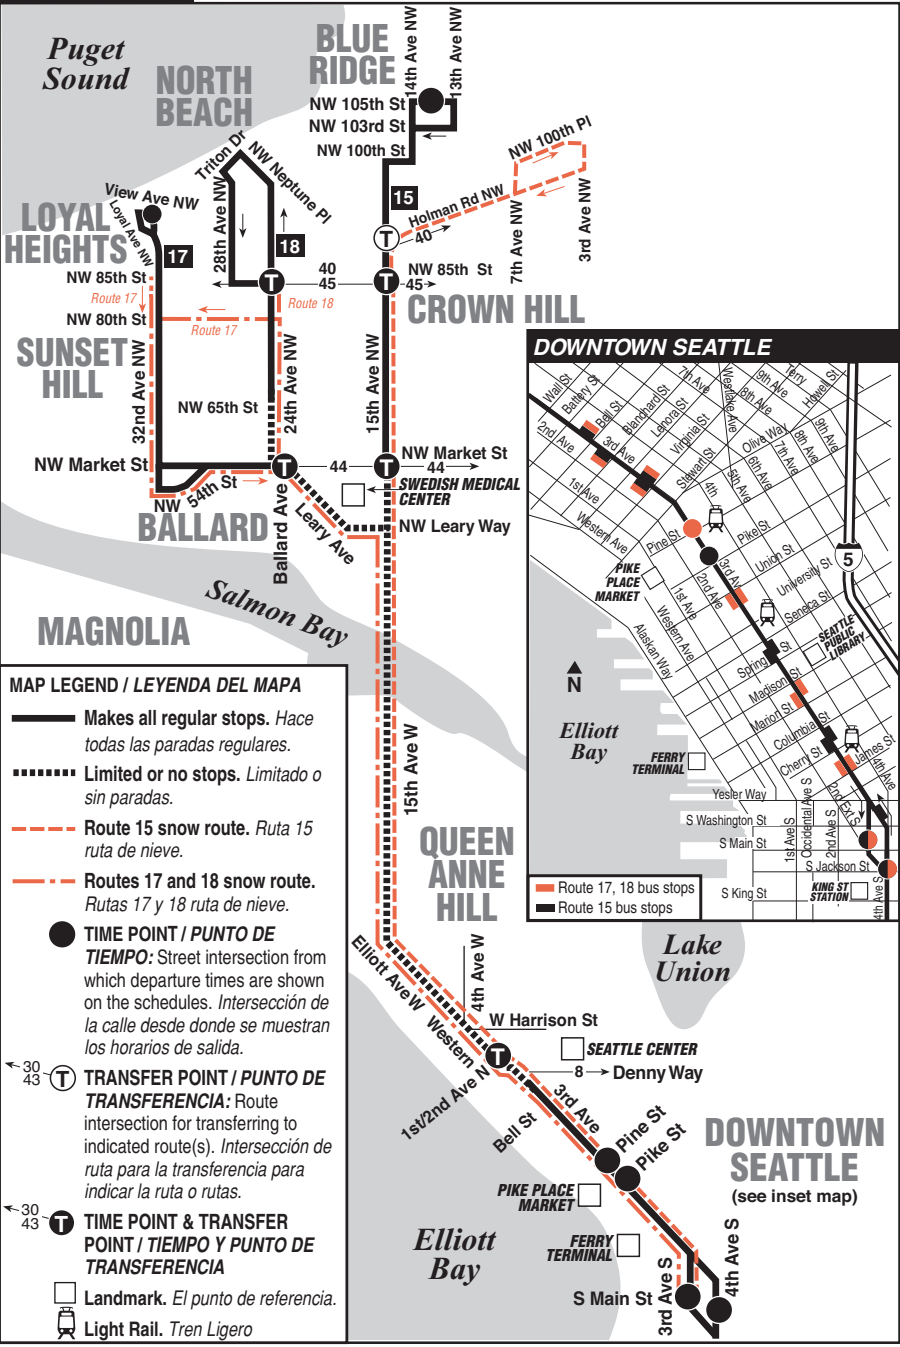

15, 17, 18 WEEKDAY EXPRESS / Día de la semana Express

To DOWNTOWN →

	North Beach	Sunset Hill	Blue Ridge	Crown Hill	Ballard	Downtown Seattle					
Route	Route 18 24th Ave NW & NW 85th St (northbound)	Route 18 24th Ave NW & NW 85th St (southbound)	Route 17 Loyal Ave NW & View Ave NW	Route 15 14th Ave NW & NW 105th St	Route 15 15th Ave NW & NW 85th St	Routes 17, 18 NW Market St & Ballard Ave NW	Route 15 15th Ave NW & NW Market St	Denny Way & 2nd Ave N	Routes 17, 18 3rd Ave & Pine St	Route 15 3rd Ave & Pike St	Route 15 3rd Ave S & S Main St
17	6:15BX	6:22X	6:07X	—	—	6:19X	—	6:30X±	6:36±	—	6:43±
18	6:42BX	6:49X	—	—	—	6:31X	—	6:43X±	6:50±	—	6:57±
17	—	—	6:36X	—	—	6:49X	—	7:00X±	7:06±	—	7:14±
18	—	—	—	—	—	6:58X	—	7:13X±	7:21±	—	7:28±
15	—	—	6:53X	6:50E	6:56E	7:07X	7:04E	7:20E±	7:27±	7:26E±	7:34±
17	—	—	—	—	—	7:21X±	—	7:34X±	7:41±	—	7:48±
15	7:11BX	7:19X	—	—	—	7:20X	7:18E	7:34E±	7:40±	7:40E±	7:48±
17	—	—	7:06X	7:02E	7:09E	7:28X	7:25E	7:43X±	7:51±	—	7:58±
18	—	—	—	—	—	—	—	—	—	—	—
15	—	—	—	7:14E	7:21E	7:36X	7:30E	7:46E±	7:52±	7:52E±	8:00±
17	—	—	7:22X	7:24E	7:31E	7:36X	7:40E	7:50X±	7:56±	—	8:04±
15	—	—	—	—	—	—	—	7:56E±	8:02±	8:02E±	8:10±
18	7:26BX	7:34X	—	—	—	7:43X	7:40E	7:58X±	8:06±	8:06E±	8:13±
15	—	—	—	7:32E	7:39E	7:39E	7:48E	8:04E±	8:10±	8:10E±	8:18±
17	—	—	7:37X	—	—	7:50X	7:50X	8:04X±	8:10±	—	8:18±
15	—	—	—	—	—	—	—	8:04X±	8:10±	—	8:18±
18	7:39BX	7:47X	—	—	—	—	—	8:11E±	8:17±	8:17E±	8:25±
17	—	—	7:50X	—	—	8:03X	8:09E	8:17X±	8:23±	—	8:31±
15	—	—	—	7:46E	7:53E	—	8:02E	8:18E±	8:24±	8:24E±	8:32±
18	7:52BX	8:00X	—	—	—	8:09X	8:09E	8:24X±	8:32±	—	8:39±
15	—	—	—	7:53E	8:00E	—	—	8:25E±	8:31±	8:31E±	8:39±
17	—	—	8:03X	—	—	8:16X	—	8:30X±	8:36±	—	8:44±
18	—	—	—	8:01E	8:08E	—	8:17E	8:33E±	8:40±	8:39E±	8:47±
15	—	—	—	—	—	8:23X	—	8:38X±	8:46±	—	8:53±
18	8:06BX	8:14X	—	—	—	—	—	—	—	—	—
17	—	—	8:17X	—	—	8:30X	8:24E	8:40E±	8:50±	8:46E±	8:54±
15	—	—	—	8:08E	8:15E	—	—	8:44X±	—	—	8:56±
18	8:20BX	8:28X	—	8:16E	8:23E	—	8:32E	8:48E±	9:00±	8:54E±	9:02±
15	—	—	—	—	—	8:37X	—	8:52X±	—	9:00±	9:07±
18	—	—	—	8:26E	8:33E	—	8:42E	8:58E±	—	9:04E±	9:12±
15	—	—	—	8:38E	8:45E	—	8:54E	9:10E±	—	9:16E±	9:24±
17	—	—	8:45X	—	—	8:58X	—	9:12X±	9:18±	—	9:25±
18	—	—	9:15X	—	—	9:28X	—	9:38X±	9:44±	—	9:51±

To BALLARD, BLUE RIDGE, SUNSET HILL, NORTH BEACH →