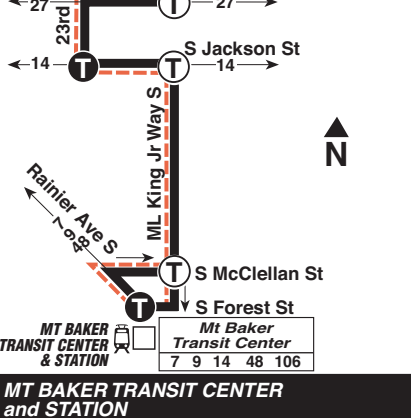

Snow/Emergency Service Servicio de emergencia/nieve

During most snow conditions, this route will operate via the snow routing shown in this timetable. In the rare event that Metro declares an emergency, it will not operate. Visit kingcounty.gov/metro/snow and sign up for Transit Alerts to stay informed during adverse conditions.

Durante la mayoría de las nevadas, esta ruta operará por la ruta designada que se muestra en este programa. En el caso poco frecuente que Metro declare una emergencia, no operará. Visite kingcounty.gov/metro/snow y regístrese para obtener Alertas de Tránsito y mantenerse informado durante las condiciones adversas.

MAP LEGEND / LEYENDA DEL MAPA

- Makes all regular stops. Hace todas las paradas regulares.
- Snow route. Ruta de nieve.
- TIME POINT / PUNTO DE TIEMPO: Street intersection from which departure times are shown on the schedules. Intersección de la calle desde donde se muestran los horarios de salida.
- TRANSFER POINT / PUNTO DE TRANSFERENCIA: Route intersection for transferring to indicated route(s). Intersección de ruta para la transferencia para indicar la ruta o rutas.
- TIME POINT & TRANSFER POINT / TIEMPO Y PUNTO DE TRANSFERENCIA
- Landmark. El punto de referencia.
- Streetcar. Tranvía.
- Light Rail. Tren Ligero

Holiday Information/ Información sobre feriados

The Sunday schedule shown in this timetable will be operated on the following holidays. El horario de los domingos que aparece en este programa se aplicará para el siguiente feriados:

- Memorial Day May 25
- Día de los Caídos el 25 de mayo
- Independence Day (observed) July 3
- Día de la independencia (observado) 3 de julio
- Labor Day September 7
- Día del Trabajo 7 de septiembre

Need more information or assistance?