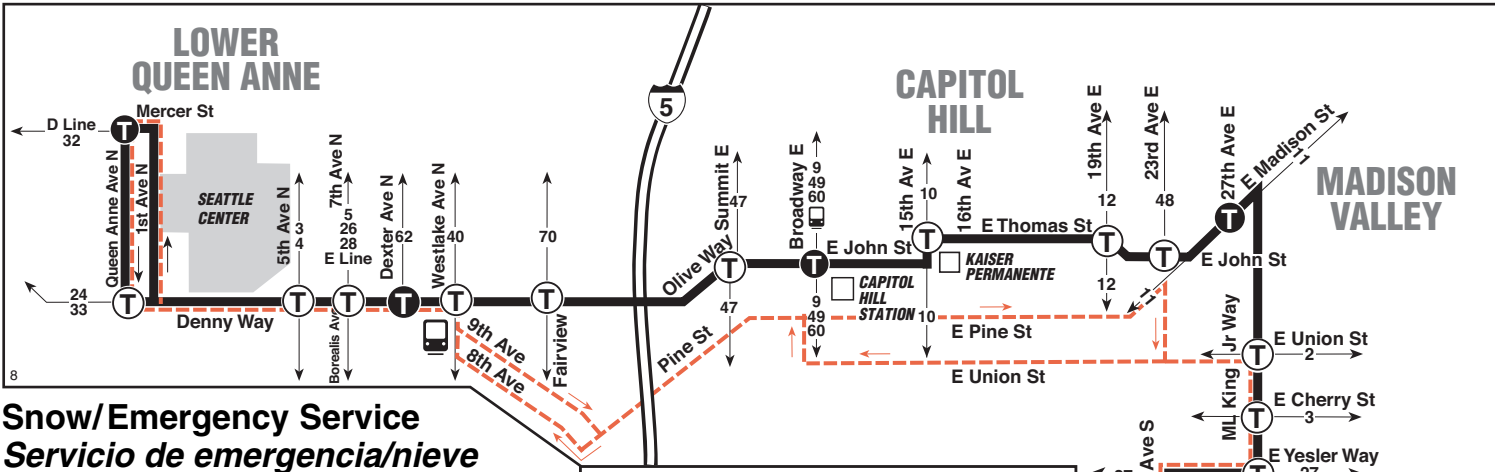

8 SUNDAY/domingo

To CAPITOL HILL, MT BAKER →

Seattle Center	Capitol Hill	Madison Valley	Central District	Mt Baker Transit Center Bay 2
Queen Anne Ave N & W Mercer St	Denny Way & Dexter Ave	E John St & Broadway E	E Madison St & 27th Ave E	S Jackson St & 23rd Ave S
6:00	6:06	6:12	6:18	6:23
6:30	6:36	6:42	6:48	6:53
7:00	7:06	7:12	7:18	7:23
7:30	7:36	7:42	7:48	7:53
8:00	8:06	8:12	8:18	8:23
8:30	8:36	8:42	8:48	8:53
9:01	9:08	9:15	9:22	9:28
9:20	9:27	9:34	9:41	9:47
9:40	9:47	9:54	10:01	10:07
10:00	10:07	10:15	10:22	10:28
10:20	10:27	10:35	10:42	10:48
10:40	10:47	10:55	11:02	11:08
11:00	11:07	11:15	11:22	11:28
11:20	11:27	11:36	11:44	11:50
11:40	11:47	11:56	12:04	12:10
12:00	12:07	12:16	12:24	12:30
12:20	12:27	12:36	12:44	12:50
12:41	12:48	12:57	1:05	1:11
1:00	1:07	1:16	1:24	1:30
1:21	1:28	1:37	1:45	1:51
1:40	1:47	1:56	2:04	2:10
2:01	2:08	2:17	2:26	2:32
2:20	2:27	2:36	2:45	2:51
2:42	2:49	2:58	3:07	3:13
3:00	3:07	3:16	3:25	3:31
3:21	3:28	3:37	3:46	3:52
3:40	3:47	3:56	4:05	4:11
4:00	4:07	4:16	4:25	4:31
4:20	4:27	4:36	4:45	4:51
4:40	4:47	4:56	5:05	5:11
5:00	5:07	5:16	5:25	5:31
5:21	5:28	5:37	5:46	5:52
5:40	5:47	5:56	6:05	6:11
6:01	6:08	6:17	6:25	6:31
6:20	6:27	6:36	6:44	6:50
6:40	6:47	6:56	7:04	7:10
7:00	7:07	7:16	7:24	7:30
7:20	7:27	7:36	7:44	7:50
7:40	7:47	7:55	8:03	8:09
8:00	8:06	8:13	8:20	8:26
8:20	8:26	8:33	8:40	8:46
8:40	8:46	8:53	9:00	9:06
9:00	9:06	9:13	9:20	9:26
9:30	9:36	9:43	9:50	9:56
10:00	10:06	10:13	10:20	10:26
10:30	10:36	10:43	10:50	10:56
11:00	11:06	11:13	11:20	11:26
11:30	11:36	11:43	11:50	11:56
12:00	12:06	12:13	12:20	12:26
12:30	12:36	12:43	12:50	12:56

*Income Qualified

8 SUNDAY/domingo

To SEATTLE CENTER →

Mt Baker Transit Center Bay 2	Central District	Madison Valley	Capitol Hill	Seattle Center
Rainier Ave S & S Forest St	23rd Ave S & S Jackson St	E Madison St & 28th Ave E	E John St & Broadway E	Denny Way & Dexter Ave N
6:13	6:20	6:25	6:32	6:40
6:43	6:50	6:55	7:02	7:10
7:13	7:20	7:25	7:32	7: