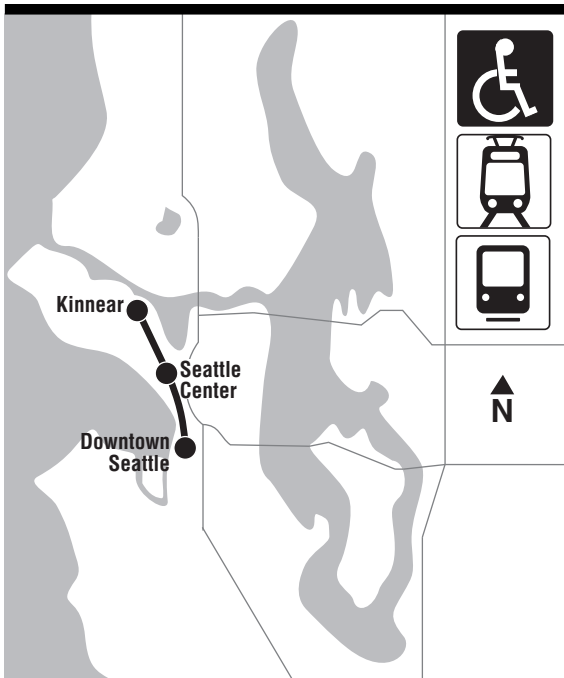

King Street Center
201 S Jackson St
Monday–Friday
8:30 a.m.–4:30 p.m.

Lost & Found
Monday–Friday
8:30 a.m.–1 p.m.
2 p.m.–4:30 p.m.

Seattle metro calling area 206-553-3000
Toll Free 1-800-542-7876
Hearing impaired ..... WA Relay: 711
Carpool/Vanpool 206-625-4500
Hearing Impaired ..... WA Relay: 1-800-833-6388

Community Transit 1-800-562-1375
Pierce Transit 1-800-562-8109

Accessible Formats

People with disabilities who need this information in accessible formats may call 206-477-6066 (voice) or TTY Relay: 711.

RIDER ALERT This symbol indicates a change in service. Watch for it in buses, at bus stops, and at timetable displays.

Need more information or assistance?

- Visit Metro online at kingcounty.gov/metro
- Call Metro's Customer Information Office, 206-553-3000, Monday-Friday except for major/county holidays (May 25, July 3 (observed) and Sept. 7)
- 6 a.m.–8 p.m. for trip planning assistance
- 8 a.m.–5 p.m. for ORCA assistance and customer comments

Interpreter
206-553-3000

Intérpretes የቃል አስተርጓሚ
Переводчик छिटपुस्तक
Перекладач 翻譯員
Turjubaan 통역사
Thông Dịch Viên

1

**Kinnear,
Seattle Center,
Downtown Seattle**

March 21 thru September 18, 2020
Del 21 de marzo al 18 de septiembre de 2020

King County METRO
Moving forward together