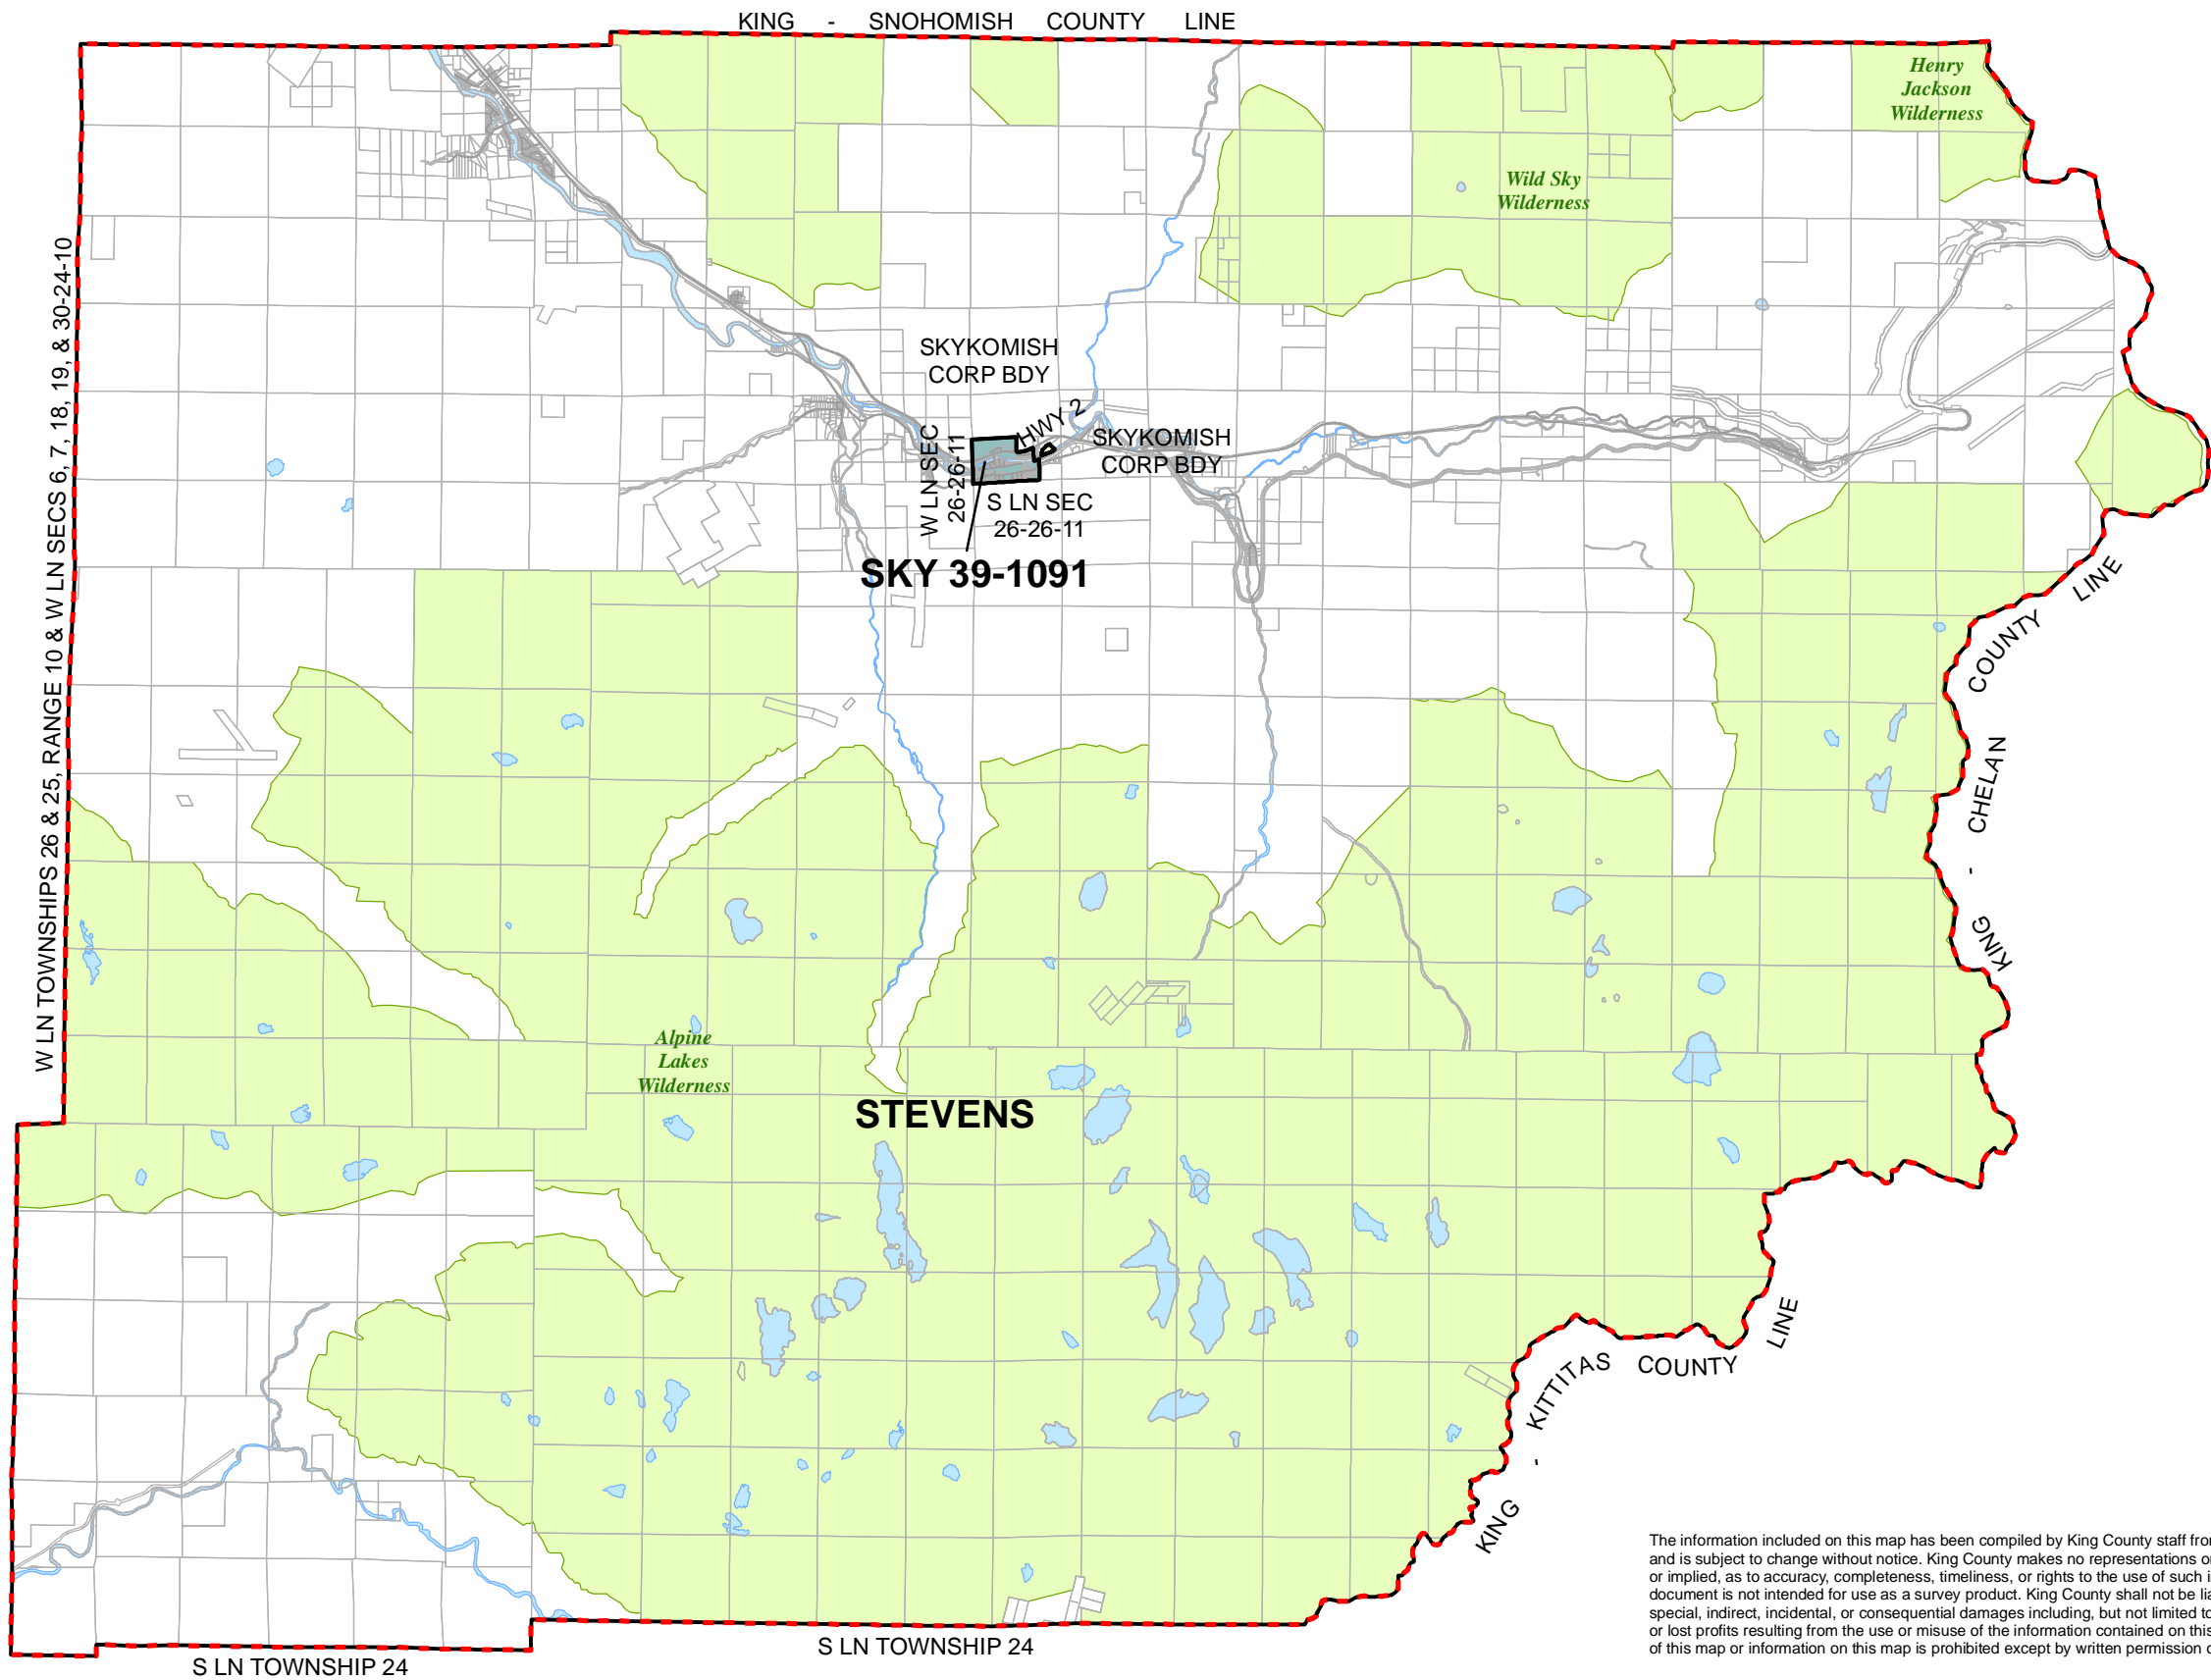

Legislative District 39

Legend

- 2018 Precinct Boundaries
- Cities**
- Unincorporated King County
- Skykomish
- Streets
- Parcels
- Water
- Parks

Produced by:
GIS Section
Department of Elections
April 2018

The information included on this map has been compiled by King County staff from a variety of sources and is subject to change without notice. King County makes no representations or warranties, express or implied, as to accuracy, completeness, timeliness, or rights to the use of such information. This document is not intended for use as a survey product. King County shall not be liable for any general, special, indirect, incidental, or consequential damages including, but not limited to, lost revenues or lost profits resulting from the use or misuse of the information contained on this map. Any sale of this map or information on this map is prohibited except by written permission of King County.