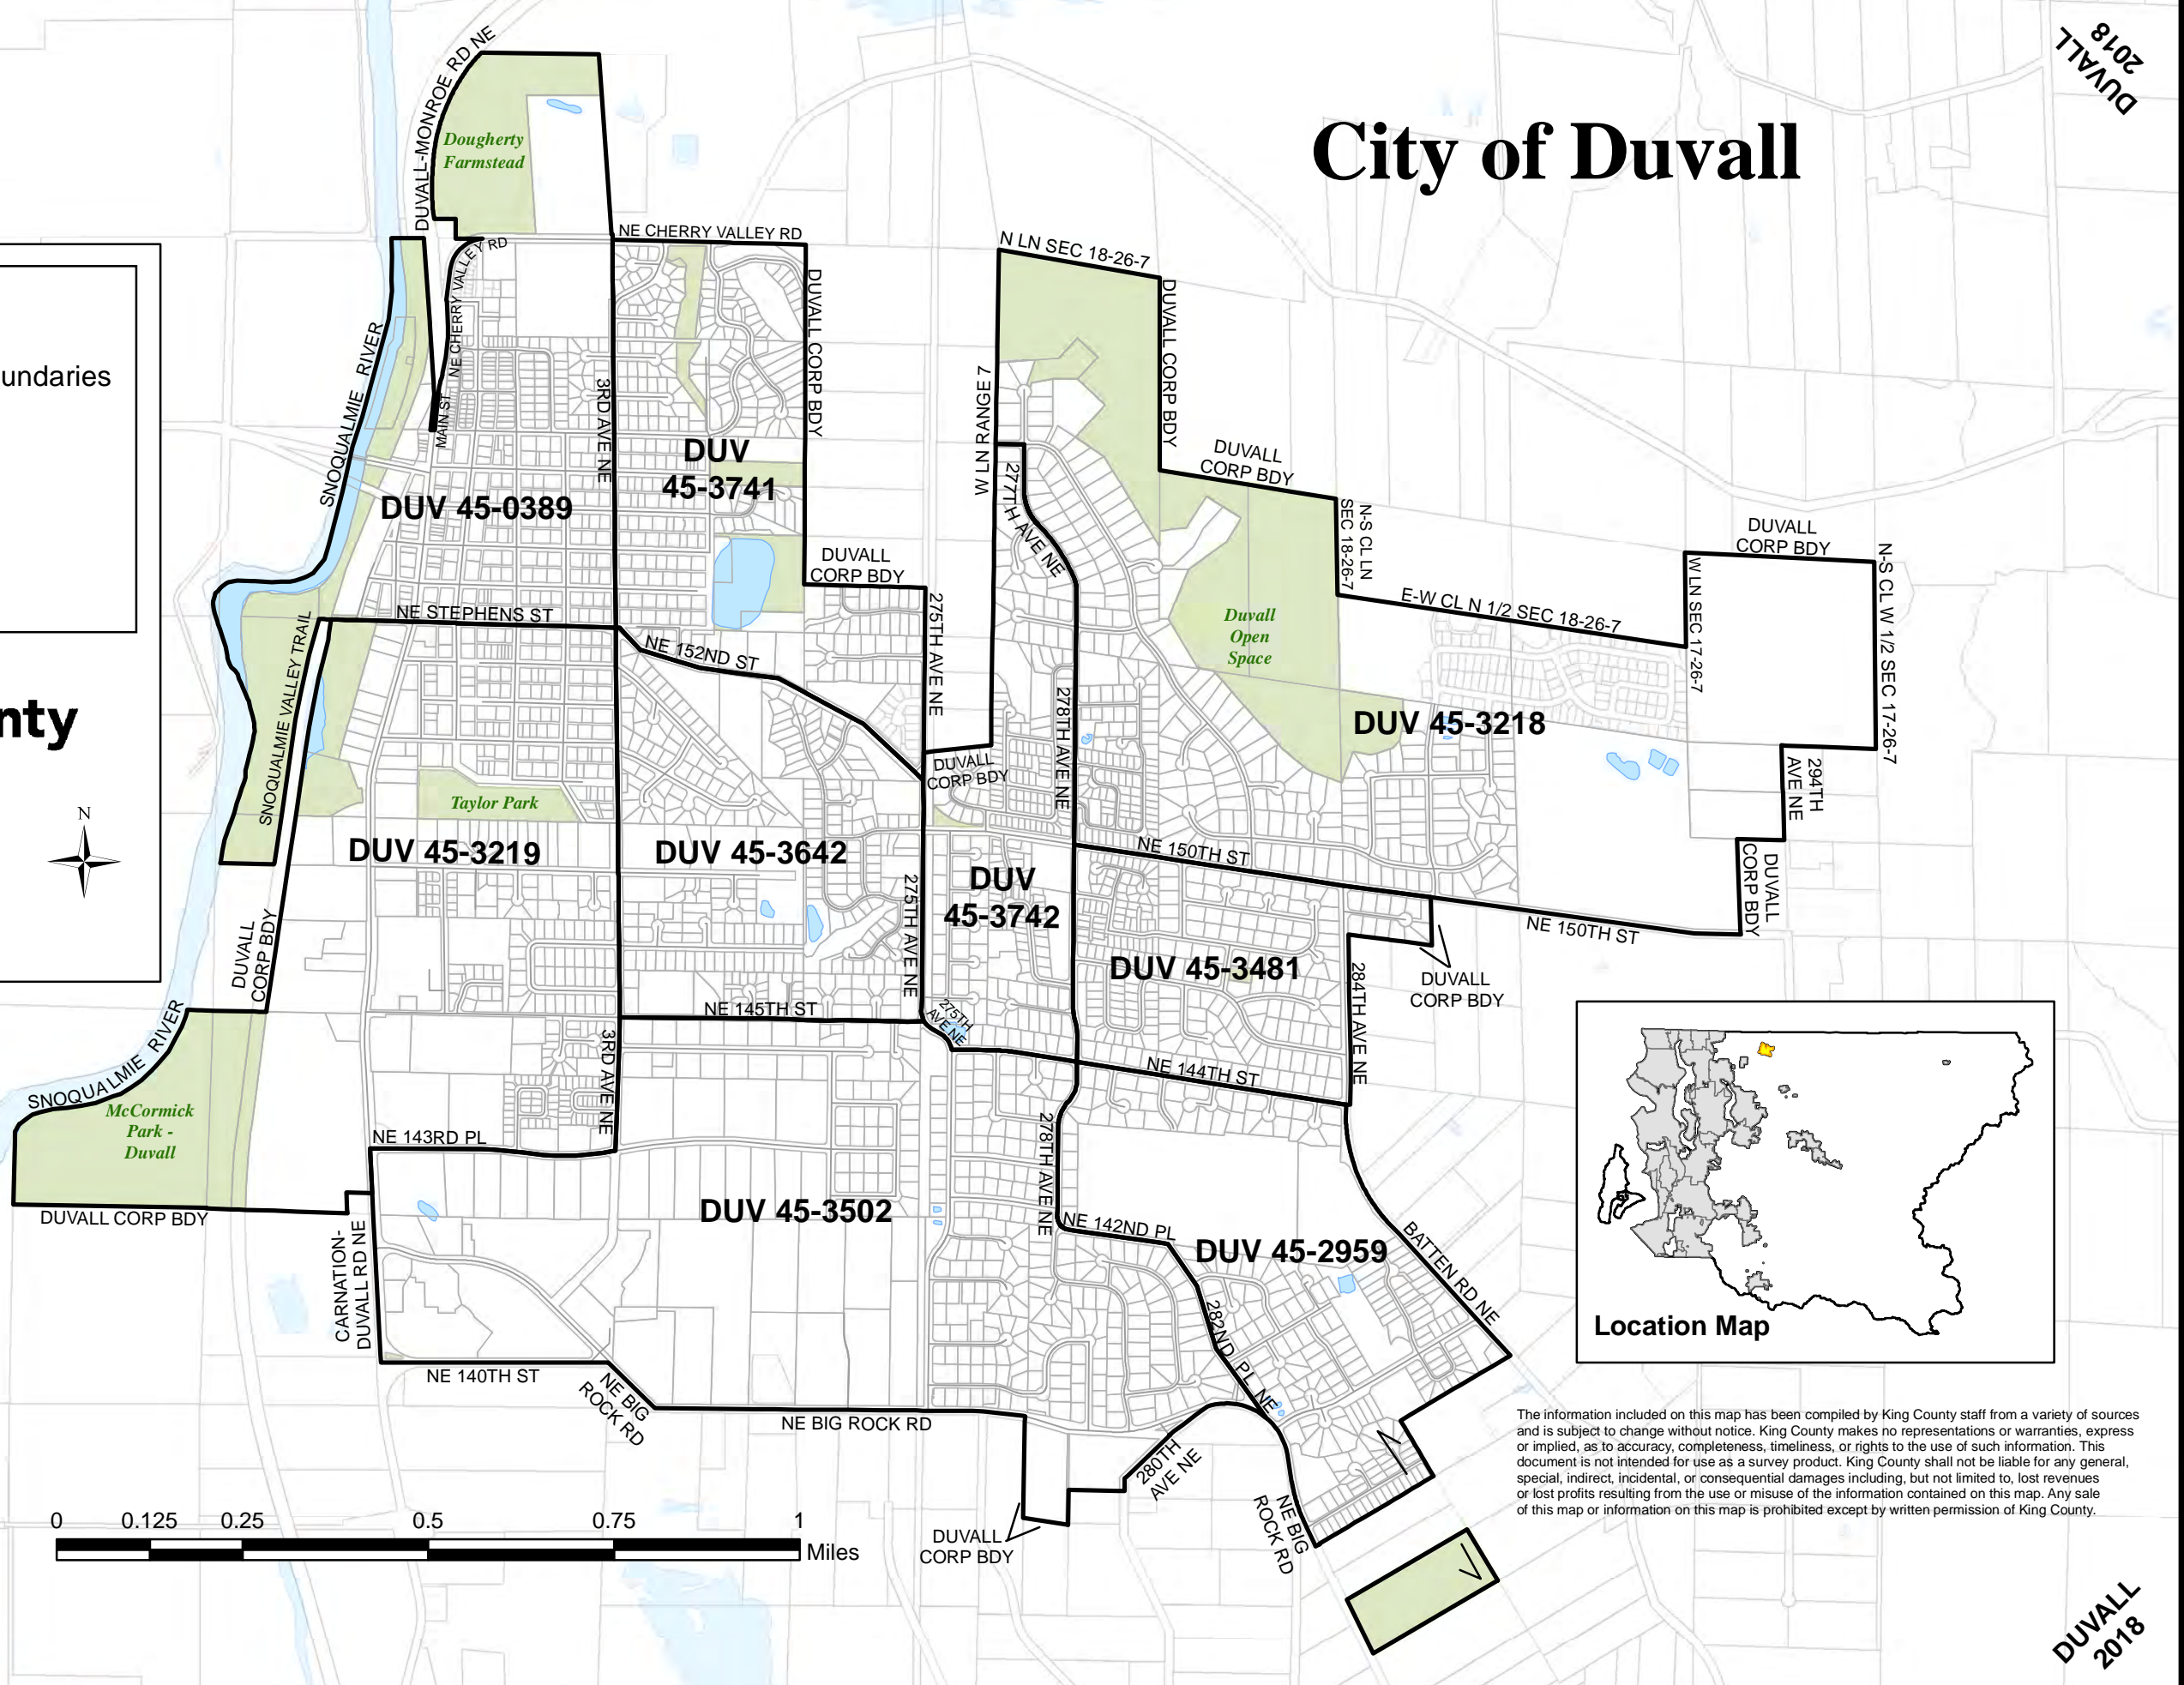

DUVALL
2018

DUVALL
2018

City of Duvall

Legend

-  2018 Precinct Boundaries
-  Streets
-  Parcels
-  Water
-  Parks

Produced by:
GIS Section
Department of Elections
April 2018

The information included on this map has been compiled by King County staff from a variety of sources and is subject to change without notice. King County makes no representations or warranties, express or implied, as to accuracy, completeness, timeliness, or rights to the use of such information. This document is not intended for use as a survey product. King County shall not be liable for any general, special, indirect, incidental, or consequential damages including, but not limited to, lost revenues or lost profits resulting from the use or misuse of the information contained on this map. Any sale of this map or information on this map is prohibited except by written permission of King County.

DUVALL
2018

DUVALL
2018