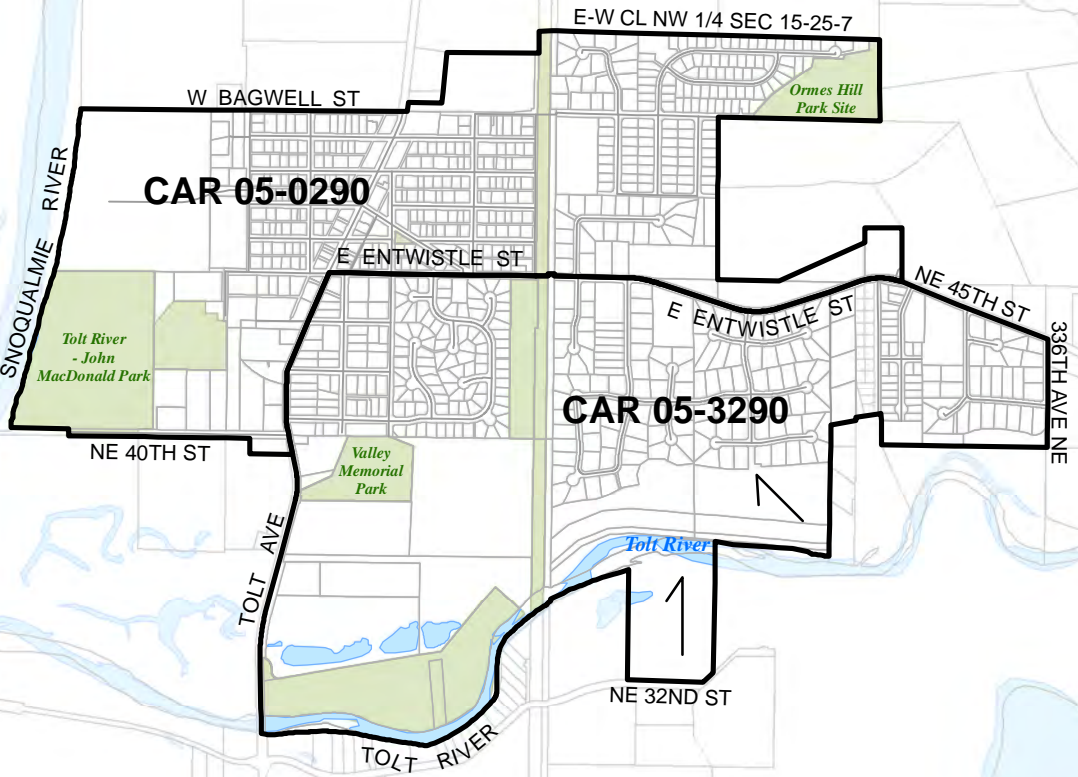

City of Carnation

Legend

- 2018 Precinct Boundaries
- Streets
- Water
- Park
- Parcel

King County

Produced by:
GIS Section
Department of Elections
April 2018

The information included on this map has been compiled by King County staff from a variety of sources and is subject to change without notice. King County makes no representations or warranties, express or implied, as to accuracy, completeness, timeliness, or rights to the use of such information. This document is not intended for use as a survey product. King County shall not be liable for any general, special, indirect, incidental, or consequential damages including, but not limited to, lost revenues or lost profits resulting from the use or misuse of the information contained on this map. Any sale of this map or information on this map is prohibited except by written permission of King County.