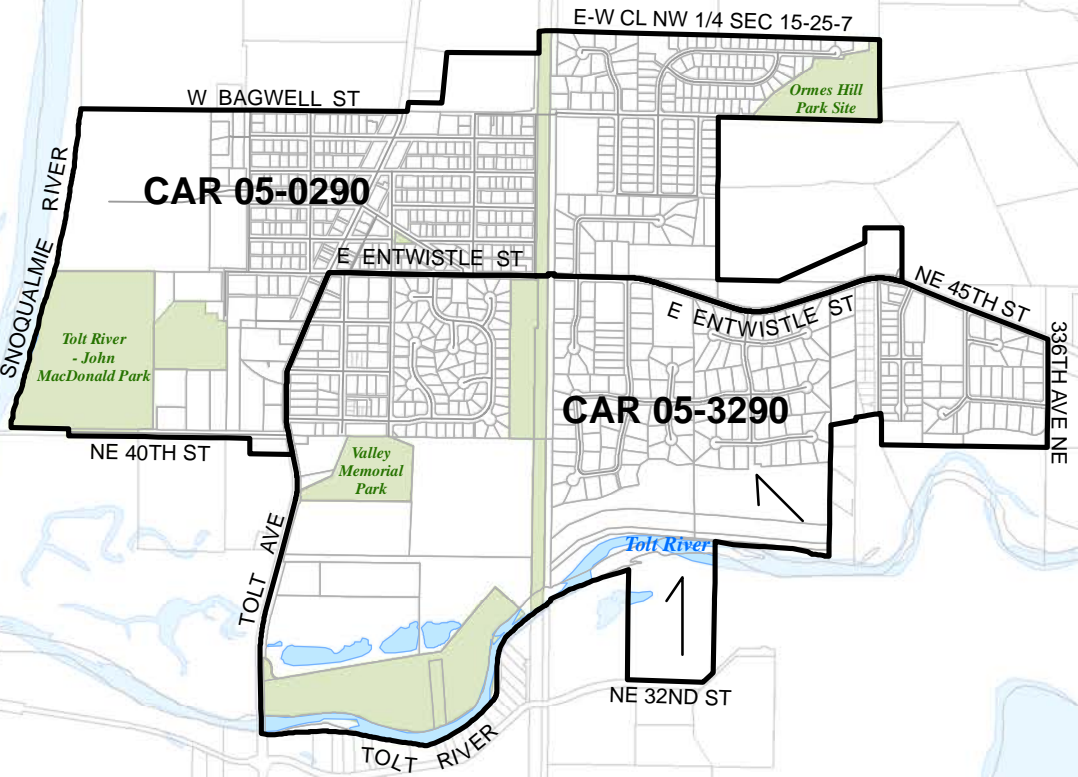

# City of Carnation

**Legend**

- 2019 Precinct Boundaries
- Streets
- Water
- Park
- Parcel

**King County**

Produced by:  
GIS Section  
Department of Elections  
**March 2019**

The information included on this map has been compiled by King County staff from a variety of sources and is subject to change without notice. King County makes no representations or warranties, express or implied, as to accuracy, completeness, timeliness, or rights to the use of such information. This document is not intended for use as a survey product. King County shall not be liable for any general, special, indirect, incidental, or consequential damages including, but not limited to, lost revenues or lost profits resulting from the use or misuse of the information contained on this map. Any sale of this map or information on this map is prohibited except by written permission of King County.