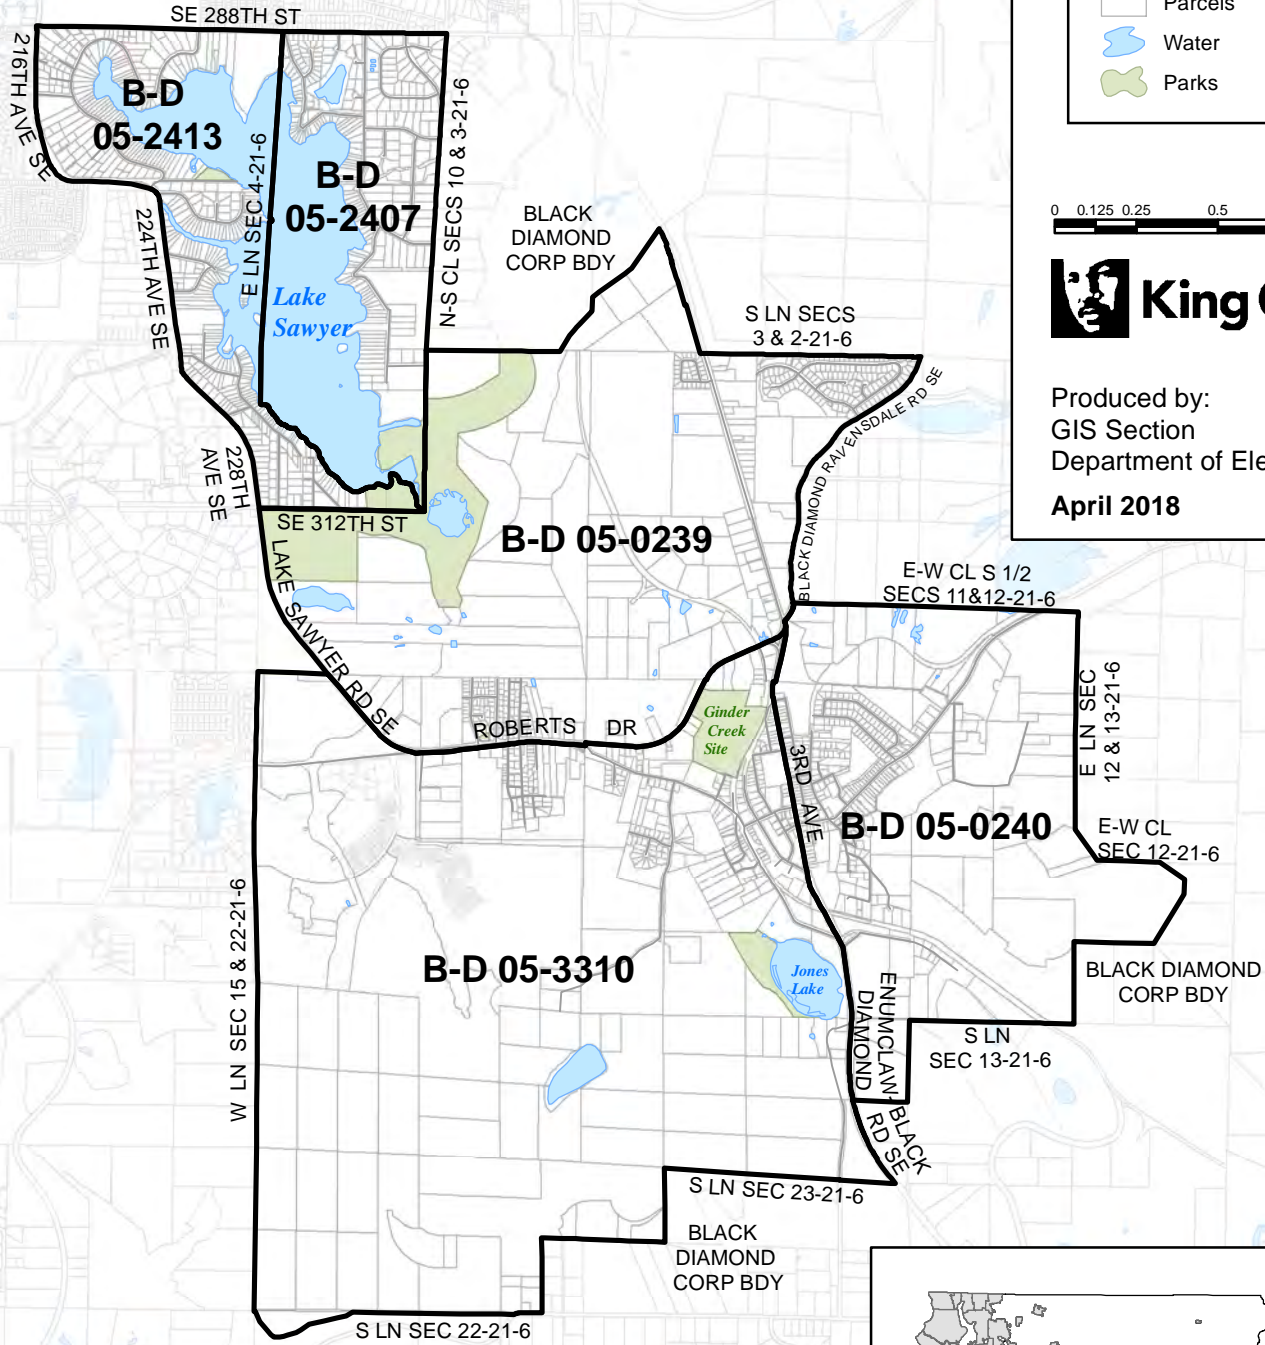

City of Black Diamond

Legend

- 2018 Precinct Boundaries
- Streets
- Parcels
- Water
- Parks

Produced by:
GIS Section
Department of Elections
April 2018

The information included on this map has been compiled by King County staff from a variety of sources and is subject to change without notice. King County makes no representations or warranties, express or implied, as to accuracy, completeness, timeliness, or rights to the use of such information. This document is not intended for use as a survey product. King County shall not be liable for any general, special, indirect, incidental, or consequential damages including, but not limited to, lost revenues or lost profits resulting from the use or misuse of the information contained on this map. Any sale of this map or information on this map is prohibited except by written permission of King County.