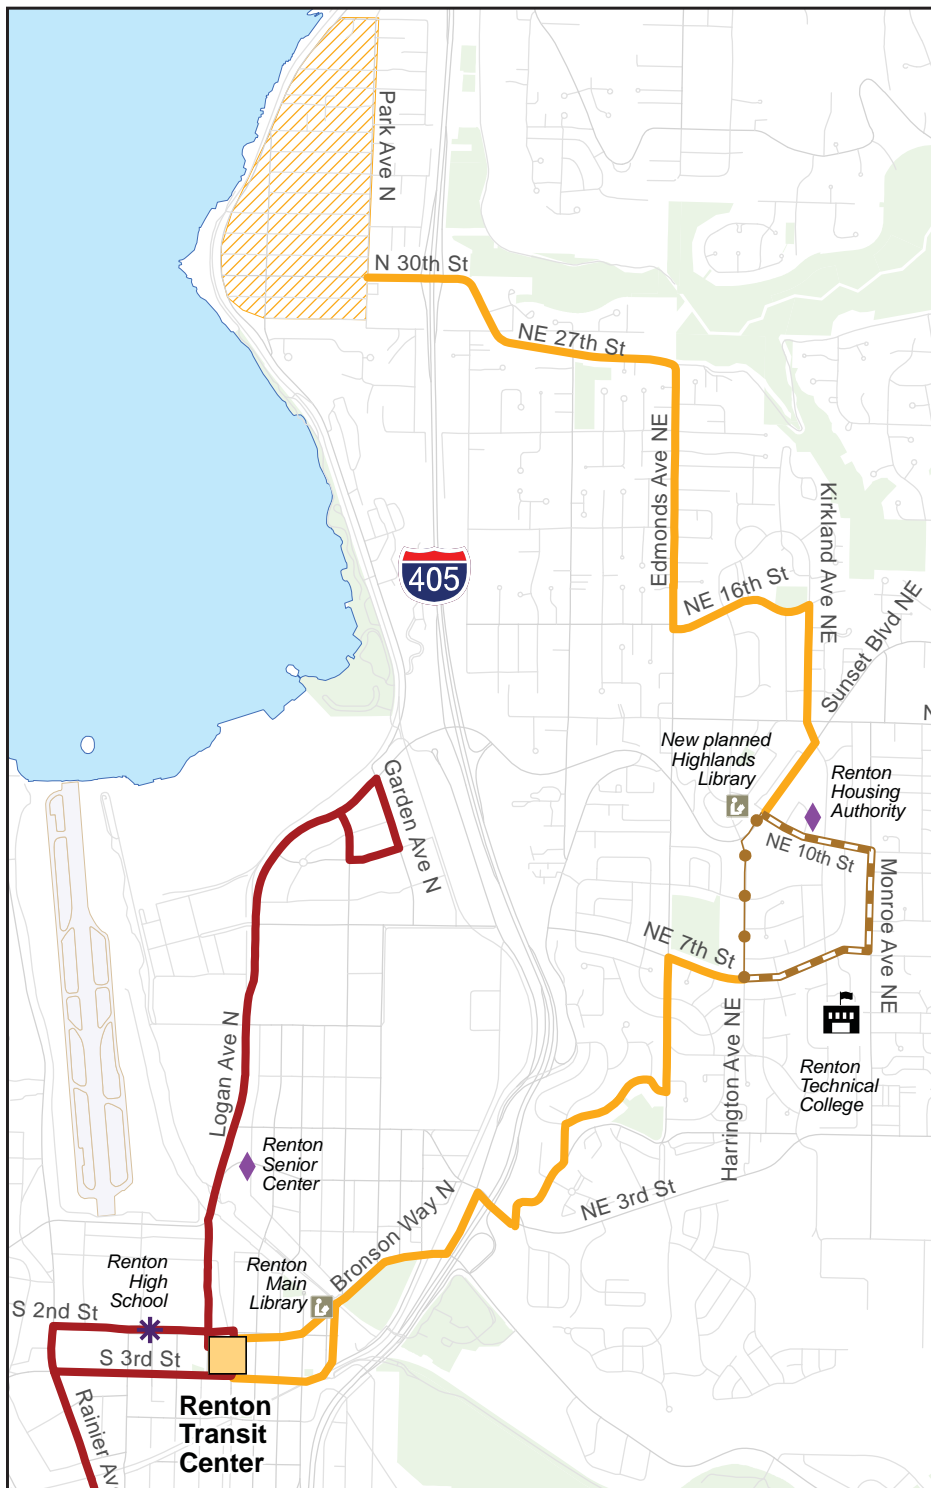

Revised Route 909

Final change for September 2013

We'll Get You There

Rationale

- Requested during public outreach
- Revise to better serve Renton Housing Authority office and Renton Technical College

— RapidRide F Line

Route 909

— Unchanged routing

- - - New routing

••• Deleted routing

▨ DART Area

The information included on this map has been compiled by King County staff from a variety of sources and is subject to change without notice. King County makes no representations or warranties, express or implied, as to accuracy, completeness, timeliness, or rights to the use of such information. This document is not intended for use as a survey product. King County shall not be liable for any general, special, indirect, incidental, or consequential damages including, but not limited to, lost revenues or lost profits resulting from the use or misuse of the information contained on this map. Any sale of this map or information on this map is prohibited except by written permission of King County.