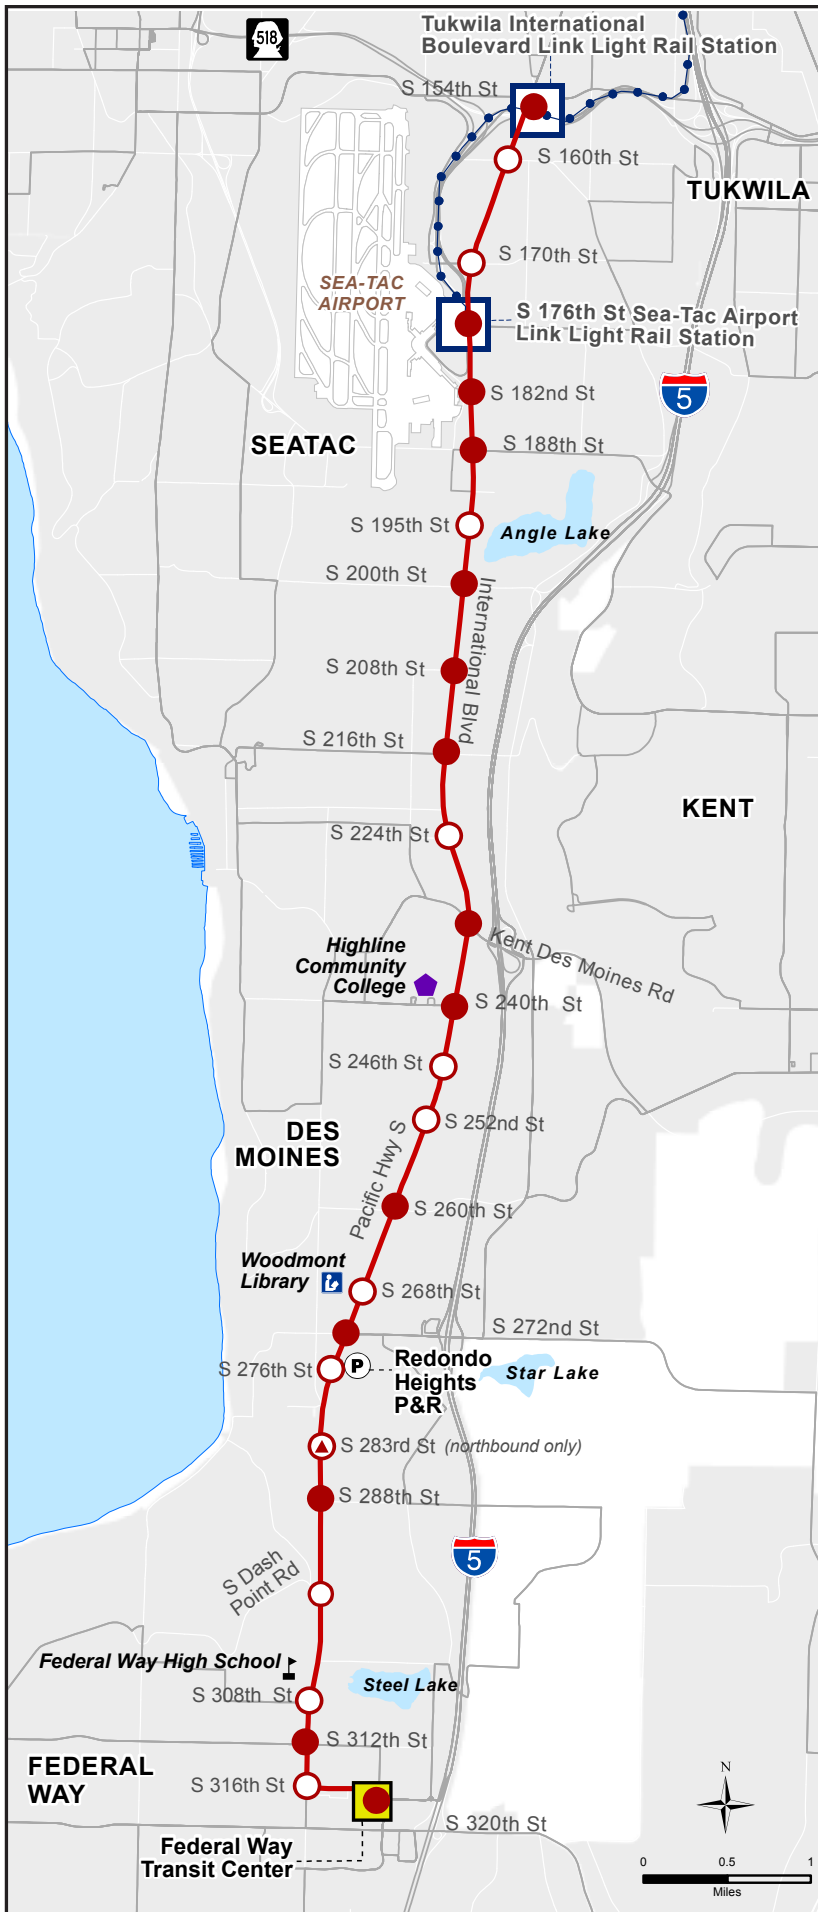

RAPID RIDE

A Line

LEGEND

- RapidRide - A Line
- Other Metro transit service
- Station ○ Stop
- Link Light Rail Line
- Link Light Rail Station
- Incorporated King County

The information included on this map has been compiled by King County staff from a variety of sources and is subject to change without notice. King County makes no representations or warranties, express or implied, as to accuracy, completeness, timeliness, or rights to the use of such information. This document is not intended for use as a survey product. King County shall not be liable for any general, special, indirect, incidental, or consequential damages including, but not limited to, lost revenues or lost profits resulting from the use or misuse of the information contained on this map. Any sale of this map or information on this map is prohibited except by written permission of King County.

 **King County
METRO**

We'll Get You There