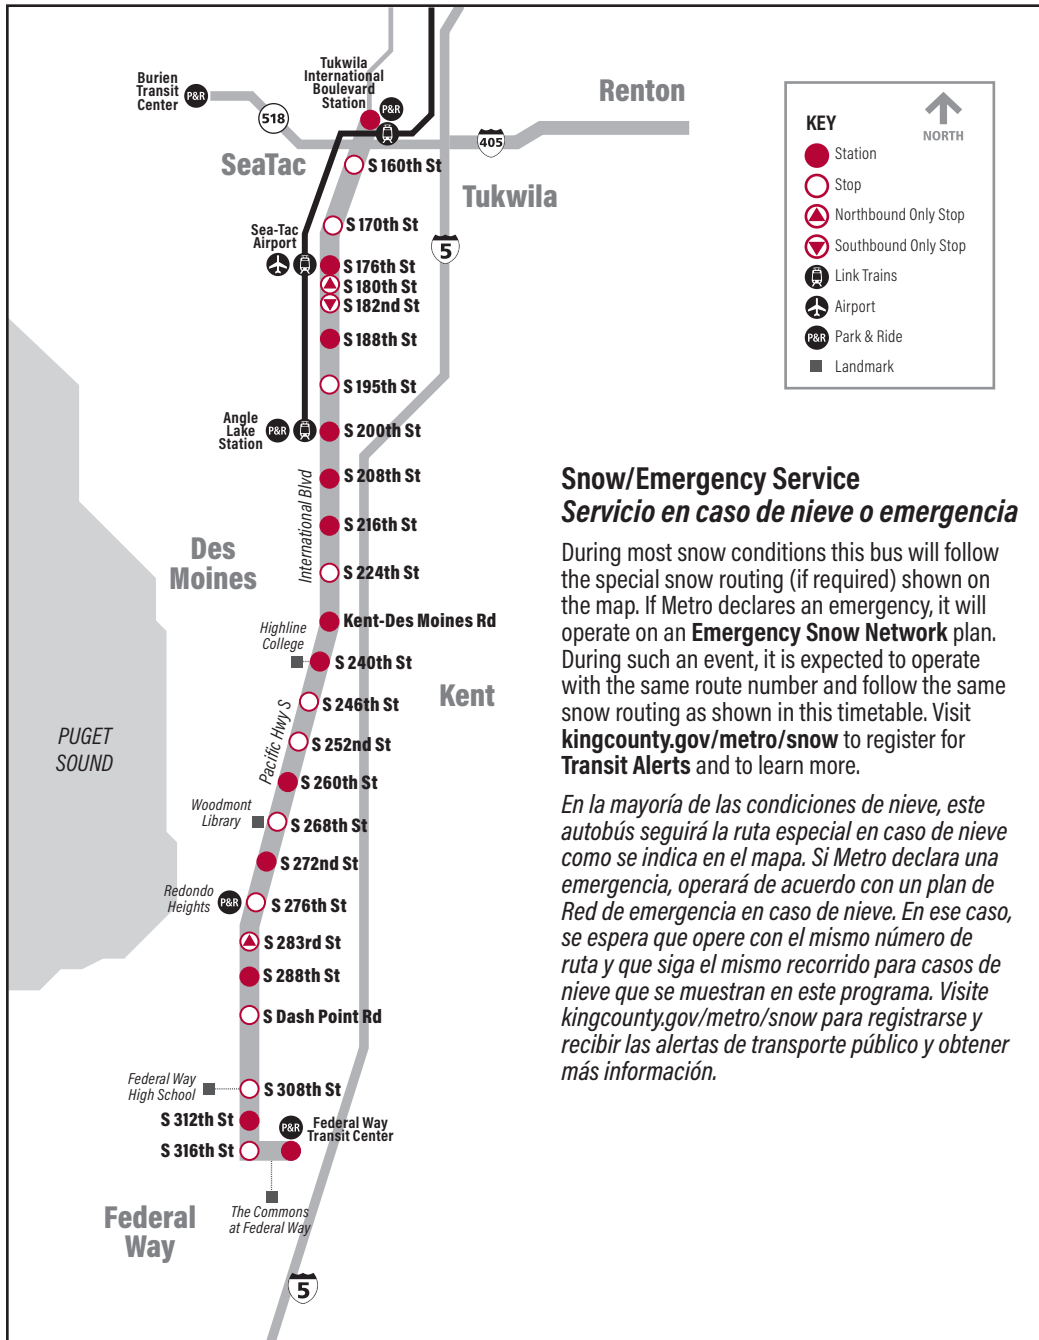

A Line

Tukwila, Sea-Tac Airport, SeaTac, Angle Lake Station, Des Moines, Highline College, Kent, Redondo Heights P&R, Federal Way

Snow/Emergency Service Servicio en caso de nieve o emergencia

During most snow conditions this bus will follow the special snow routing (if required) shown on the map. If Metro declares an emergency, it will operate on an **Emergency Snow Network** plan. During such an event, it is expected to operate with the same route number and follow the same snow routing as shown in this timetable. Visit kingcounty.gov/metro/snow to register for **Transit Alerts** and to learn more.

En la mayoría de las condiciones de nieve, este autobús seguirá la ruta especial en caso de nieve como se indica en el mapa. Si Metro declara una emergencia, operará de acuerdo con un plan de Red de emergencia en caso de nieve. En ese caso, se espera que opere con el mismo número de ruta y que siga el mismo recorrido para casos de nieve que se muestran en este programa. Visite kingcounty.gov/metro/snow para registrarse y recibir las alertas de transporte público y obtener más información.

**Income Qualified / *Ingresos que reúnan los requisitos*

NOTE: The ORCA Lift fare was reduced to \$1.00 September 1, 2022. The paper timetables were printed before this reduction was made so the previous fare (\$1.50) is listed in the "What To Pay" chart.

Bold PM time
b Serves Tukwila Int'l Blvd Station Bay 2 at this time.

SCHEDULE NOTE: Actual times may be a few minutes earlier or later than shown.

RapidRide service is actively managed by Metro to maintain even intervals between buses during peak commute times. Please plan accordingly. Real time arrival information is available at many stops, as well as through several online tracking services, including Metro's Trip Planner.