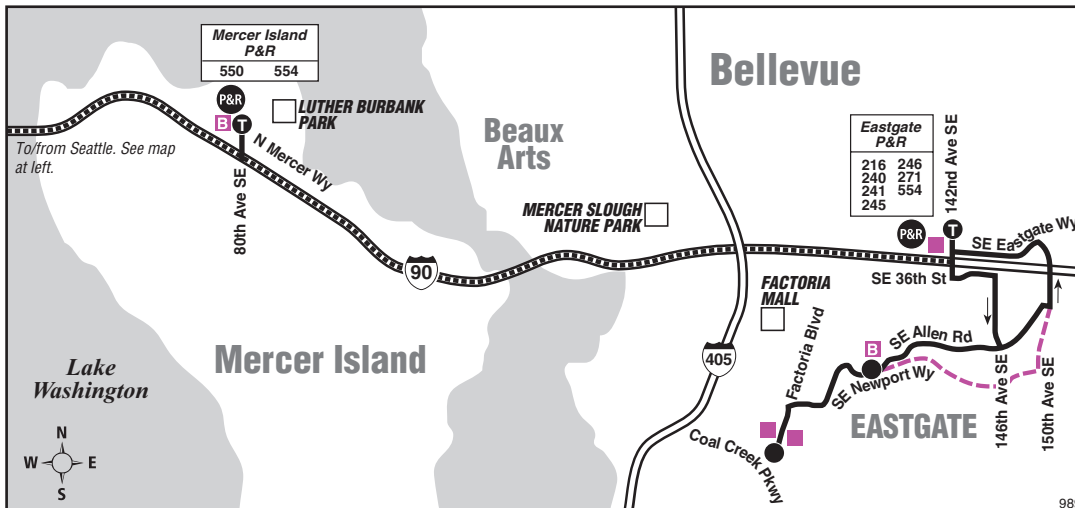

Service Information

This route operates only when Lakeside School and University Prep are in session.

Passenger Stops

- Factoria Blvd SE / Coal Creek Pkwy SE
- SE Allen Rd / SE Newport Way
- Eastgate P&R (Bay 2, AM; Bay 1, PM)
- Eastgate Freeway Station
- Mercer Island P&R (Bay 1, AM; Bay 2, PM)
- 25th Ave NE / NE 80th St (University Prep - AM)
- 1st Ave NE / NE 135th St (Lakeside Middle School)
- 1st Ave NE / NE 140th St (Lakeside Upper School)
- Meridian Ave N / N 150th St (Evergreen School)

Route 989 Monday thru Friday to Haller Lake

Servicio de lunes a viernes a Haller Lake

			Wedgwood	Lakeside School		Parkwood
Factoria Blvd & Coal Creek Pkwy	Eastgate P&R Bay 2	Mercer Island P&R	25th Ave NE & NE 80th St	1st Ave NE & NE 135th St	1st Ave NE & NE 140th St	Meridian Ave N & N 150th St
Stop #64840	Stop #67015	Stop #64140	Stop #25798	Stop #75304	Stop #81294	Stop #16330
6:51	7:03	7:16	7:47‡	8:00‡	8:13w	8:17
w Bus leaves at this time. It arrives several minutes earlier. ‡ Estimated time.						

Route 989 Monday thru Friday to Factoria

Servicio de lunes a viernes a Factoria

Parkwood	Lakeside School					
Meridian Ave N & N 150th St	1st Ave NE & NE 135th St	1st Ave NE & NE 140th St	Mercer Island P&R	Eastgate P&R Bay 1	SE Newport Way & SE Allen Rd	Factoria Blvd & Coal Creek Pkwy
Stop #16330	Stop #75304	Stop #81294	Stop #64065	Stop #67014	Stop #64760	Stop #64790
3:20	3:34w	3:37	4:25‡	4:33‡	4:44‡	4:49‡
Bold PM time w Bus leaves at this time. It arrives several minutes earlier. ‡ Estimated time.						