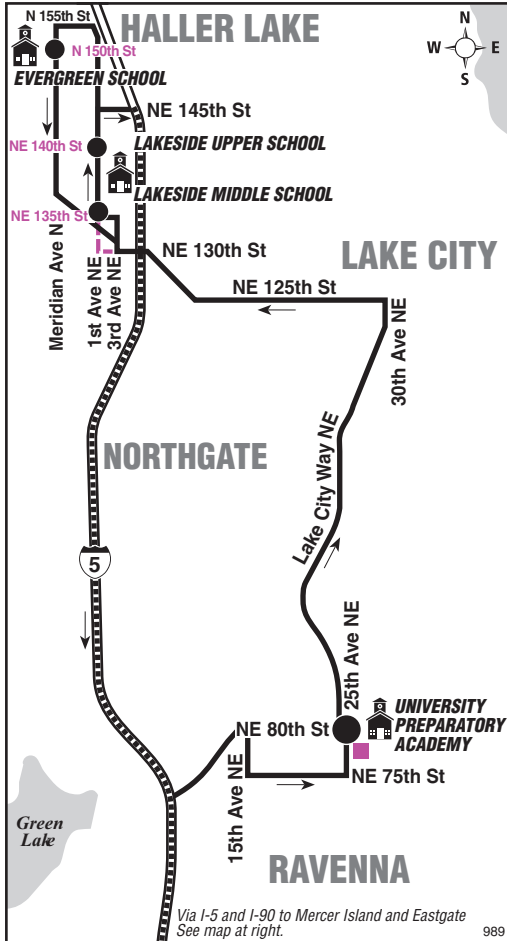

September 17, 2022 thru
March 17, 2023

Del 17 de septiembre de 2022 al 17
de marzo de 2023

989

Serves University Preparatory Academy, Lakeside School and Evergreen School

Factoria, Eastgate, Eastgate P&R, Mercer Island P&R, Ravenna, Haller Lake

Service Information

This route operates only when Lakeside School and University Prep are in session.

Passenger Stops

- Factoria Blvd SE / Coal Creek Pkwy SE
- SE Allen Rd / SE Newport Way
- Eastgate P&R (Bay 2, AM; Bay 1, PM)
- Eastgate Freeway Station
- Mercer Island P&R (Bay 1, AM; Bay 2, PM)
- 25th Ave NE / NE 80th St (University Prep - AM)
- 1st Ave NE / NE 135th St (Lakeside Middle School)
- 1st Ave NE / NE 140th St (Lakeside Upper School)
- Meridian Ave N / N 150th St (Evergreen School)

Route 989 Monday thru Friday to Haller Lake

Servicio de lunes a viernes a Haller Lake

			Wedgwood	Lakeside School		Parkwood
Factoria Blvd & Coal Creek Pkwy	Eastgate P&R Bay 2	Mercer Island P&R	25th Ave NE & NE 80th St	1st Ave NE & NE 135th St	1st Ave NE & NE 140th St	Meridian Ave N & N 150th St
Stop #64840	Stop #67015	Stop #64140	Stop #25798	Stop #75304	Stop #81294	Stop #16330
6:51	7:03	7:16	7:47‡	8:00‡	8:13w	8:17
w Bus leaves at this time. It arrives several minutes earlier. ‡ Estimated time.						

Route 989 Monday thru Friday to Factoria

Servicio de lunes a viernes a Factoria

Parkwood	Lakeside School					
Meridian Ave N & N 150th St	1st Ave NE & NE 135th St	1st Ave NE & NE 140th St	Mercer Island P&R	Eastgate P&R Bay 1	SE Newport Way & SE Allen Rd	Factoria Blvd & Coal Creek Pkwy
Stop #16330	Stop #75304	Stop #81294	Stop #64065	Stop #67014	Stop #64760	Stop #64790
3:20	3:34w	3:37	4:25‡	4:33‡	4:44‡	4:49‡
Bold PM time w Bus leaves at this time. It arrives several minutes earlier. ‡ Estimated time.						