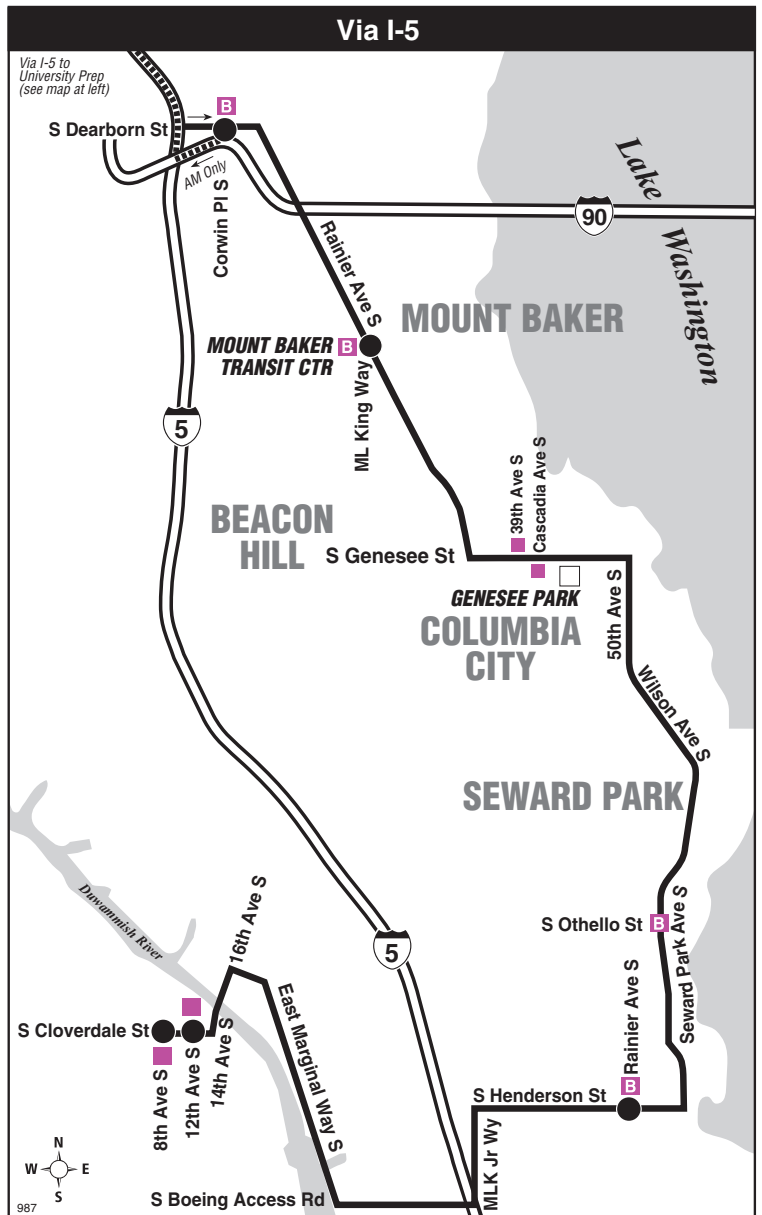

September 17, 2022 thru
March 17, 2023

Del 17 de septiembre de 2022 al
17 de marzo de 2023

987

Serves University Preparatory Academy and Lakeside School

**South Park, Rainier Beach, Seward Park,
Mount Baker Transit Center, Ravenna, Roosevelt,
Haller Lake**

MAP LEGEND

- Makes all Route 987 stops (see bus stop list).
- Makes no stops.
- Route deviation due to snow.
- Time Point Street intersection from which departure times are shown on the schedules.
- Transfer Point Route intersection for transferring to indicated route(s).
- Time Point & Transfer Point
- Landmark A significant geographical reference point.
- Bus stop ("B" indicates both sides of street; see bus stop list).
- Park & Ride Free or pay parking area.
- 1 Line (Link trains)

Route 987 Monday thru Friday to Haller Lake

Servicio de lunes a viernes a Haller Lake

South Park	Rainier Beach				Wedgwood	Lakeside School
S Cloverdale St & 8th Ave S	S Henderson St & Rainier Ave S	Mount Baker TC Bay 1	S Dearborn St & Corwin Pl S	Roosevelt Station Bay 1	25th Ave NE & NE 80th St	1st Ave NE & NE 135th St
Stop #32120	Stop #31135	Stop #8401	Stop #55875	Stop #16430	Stop #25798	Stop #75304
6:45x	6:59x	7:14x	7:22x	7:40x	7:48x‡	8:03bx‡
b Trip ends 1st Ave NE & NE 140th St several minutes later. x Express Trip. ‡ Estimated time.						

Route 987 Monday thru Friday to Rainier Beach, South Park

Servicio de lunes a viernes a Rainier Beach, South Park

Lakeside School			Rainier Beach	South Park
1st Ave NE & NE 135th St	S Dearborn St & Corwin Pl S	Mount Baker TC Bay 2	S Henderson St & Rainier Ave S	S Cloverdale St & 12th Av S
Stop #75304	Stop #55940	Stop #8402	Stop #34544	Stop #31680
3:33bx	4:09x‡	4:19x‡	4:40x‡	4:56x‡
Bold PM time b Trip starts 1st Ave NE & NE 135th St 1-3 minutes earlier. x Express Trip. ‡ Estimated time.				