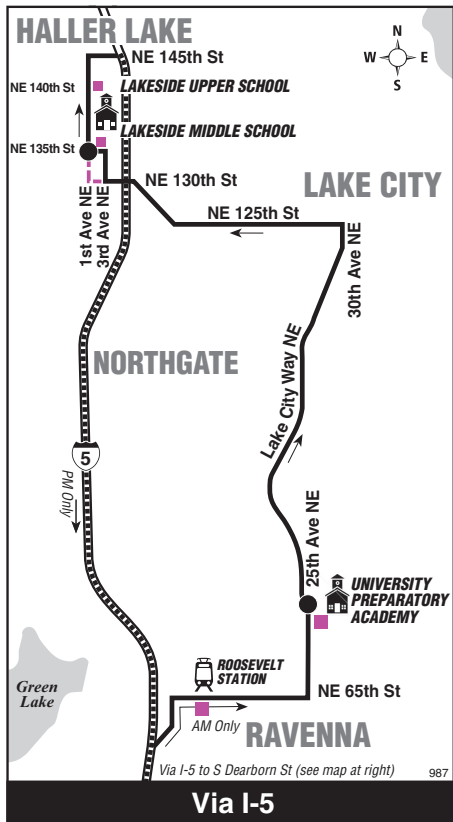

September 17, 2022 thru
March 17, 2023

Del 17 de septiembre de 2022 al
17 de marzo de 2023

987

Serves University Preparatory Academy and Lakeside School

**South Park, Rainier Beach, Seward Park,
Mount Baker Transit Center, Ravenna, Roosevelt,
Haller Lake**

Passenger Stops

- S Cloverdale St / 8th Ave S (12th Ave S - PM)
- S Henderson St / Rainier Ave S
- Seward Pk Ave S / S Othello St
- S Genesee St / 39th Ave S (Cascadia Ave - PM)
- Mt Baker Transit Center (Bay 1 - AM Bay 2 - PM)
- S Dearborn St / Corwin Pl S
- NE 65th St / Roosevelt Way NE (AM)
- 25th Ave NE / NE 80th St (University Prep - AM)
- NE 135th St / 1st Ave NE (Lakeside Middle School)
- 1st Ave NE / NE 140th St (Lakeside Upper School)

Route 987 Monday thru Friday to Haller Lake

Servicio de lunes a viernes a Haller Lake

South Park	Rainier Beach				Wedgwood	Lakeside School
S Cloverdale St & 8th Ave S	S Henderson St & Rainier Ave S	Mount Baker TC Bay 1	S Dearborn St & Corwin Pl S	Roosevelt Station Bay 1	25th Ave NE & NE 80th St	1st Ave NE & NE 135th St
Stop #32120	Stop #31135	Stop #8401	Stop #55875	Stop #16430	Stop #25798	Stop #75304
6:45x	6:59x	7:14x	7:22x	7:40x	7:48x‡	8:03bx‡
b Trip ends 1st Ave NE & NE 140th St several minutes later. x Express Trip. ‡ Estimated time.						

Route 987 Monday thru Friday to Rainier Beach, South Park

Servicio de lunes a viernes a Rainier Beach, South Park

Lakeside School			Rainier Beach	South Park
1st Ave NE & NE 135th St	S Dearborn St & Corwin Pl S	Mount Baker TC Bay 2	S Henderson St & Rainier Ave S	S Cloverdale St & 12th Av S
Stop #75304	Stop #55940	Stop #8402	Stop #34544	Stop #31680
3:33bx	4:09x‡	4:19x‡	4:40x‡	4:56x‡
Bold PM time b Trip starts 1st Ave NE & NE 135th St 1-3 minutes earlier. x Express Trip. ‡ Estimated time.				