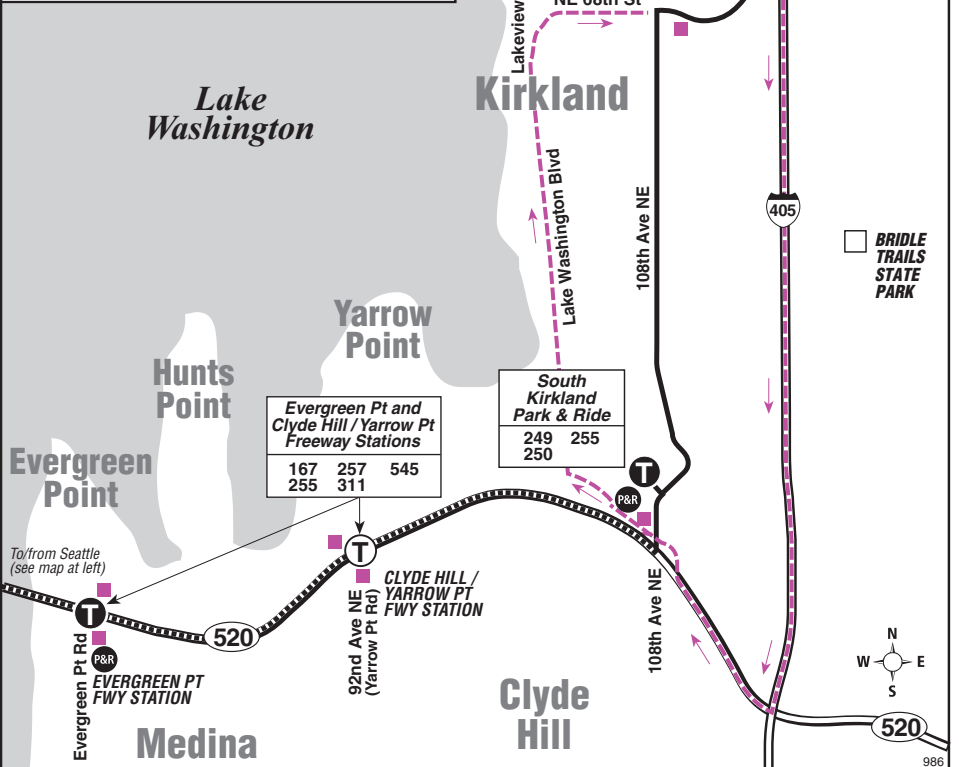

# 986

Serves University Preparatory Academy and Lakeside School

**Kirkland, S Kirkland P&R, Clyde Hill  
Yarrow Point Station, Evergreen Point Station,  
Montlake, Ravenna, Haller Lake**

**MAP LEGEND**

- Makes all Route 986 stops (see bus stop list).
- Makes no stops (except at freeway stations).
- Route deviation due to snow.
- Time Point Street intersection from which departure times are shown on the schedules.
- Transfer Point Route intersection for transferring to indicated route(s).
- Time Point & Transfer Point
- Landmark
- Bus stop (plus streets shown in color; see bus stop list).
- Park & Ride Free or pay parking area.
- 1 Line (Link trains)

### Passenger Stops

- NE 80th St/122nd Ave NE (AM), NE 80th St/120th Ave NE (PM)
- NE 68th St / 6th St S (108th Ave NE) (PM)
- S Kirkland P&R
- Yarrow Point Station
- Evergreen Point Station
- Montlake Blvd E / E Shelby St (AM)
- 25th Ave NE / NE 80 St (University Prep)
- NE 125th St / 15th Ave NE (PM)
- 1st Ave NE / NE 135th St (Lakeside Middle School)
- 1st Ave NE / NE 140th St (Lakeside Upper School)