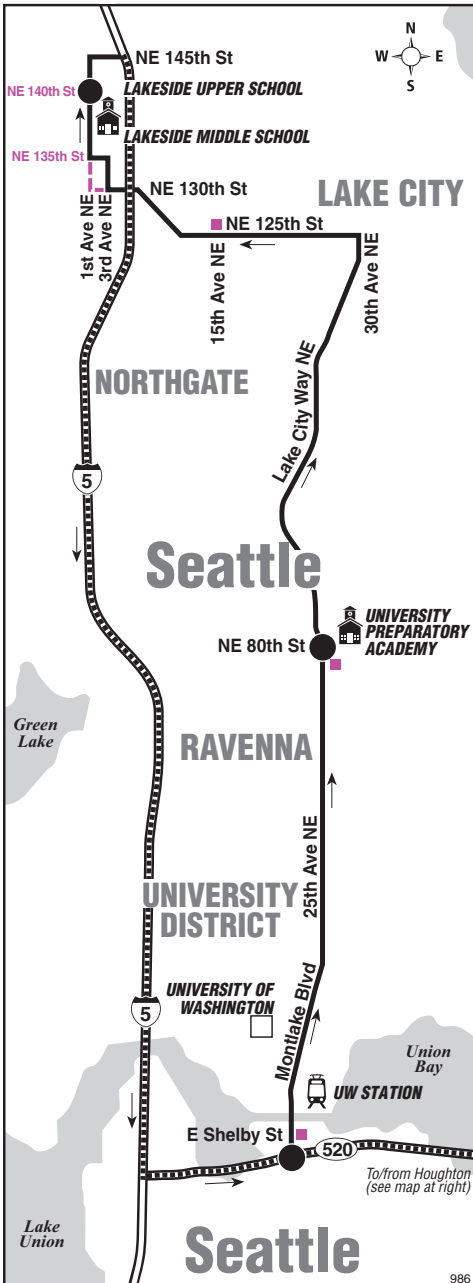

# 986

Serves University Preparatory Academy and Lakeside School

**Kirkland, S Kirkland P&R, Clyde Hill  
Yarrow Point Station, Evergreen Point Station,  
Montlake, Ravenna, Haller Lake**

**MAP LEGEND**

- Makes all Route 986 stops (see bus stop list).
- Makes no stops (except at freeway stations).
- Route deviation due to snow.
- Time Point Street intersection from which departure times are shown on the schedules.
- Transfer Point Route intersection for transferring to indicated route(s).
- Time Point & Transfer Point
- Landmark
- Bus stop (plus streets shown in color; see bus stop list).
- Park & Ride Free or pay parking area.
- 1 Line (Link trains)

### Passenger Stops

- NE 80th St/122nd Ave NE (AM), NE 80th St/120th Ave NE (PM)
- NE 68th St / 6th St S (108th Ave NE) (PM)
- S Kirkland P&R
- Yarrow Point Station
- Evergreen Point Station
- Montlake Blvd E / E Shelby St (AM)
- 25th Ave NE / NE 80 St (University Prep)
- NE 125th St / 15th Ave NE (PM)
- 1st Ave NE / NE 135th St (Lakeside Middle School)
- 1st Ave NE / NE 140th St (Lakeside Upper School)