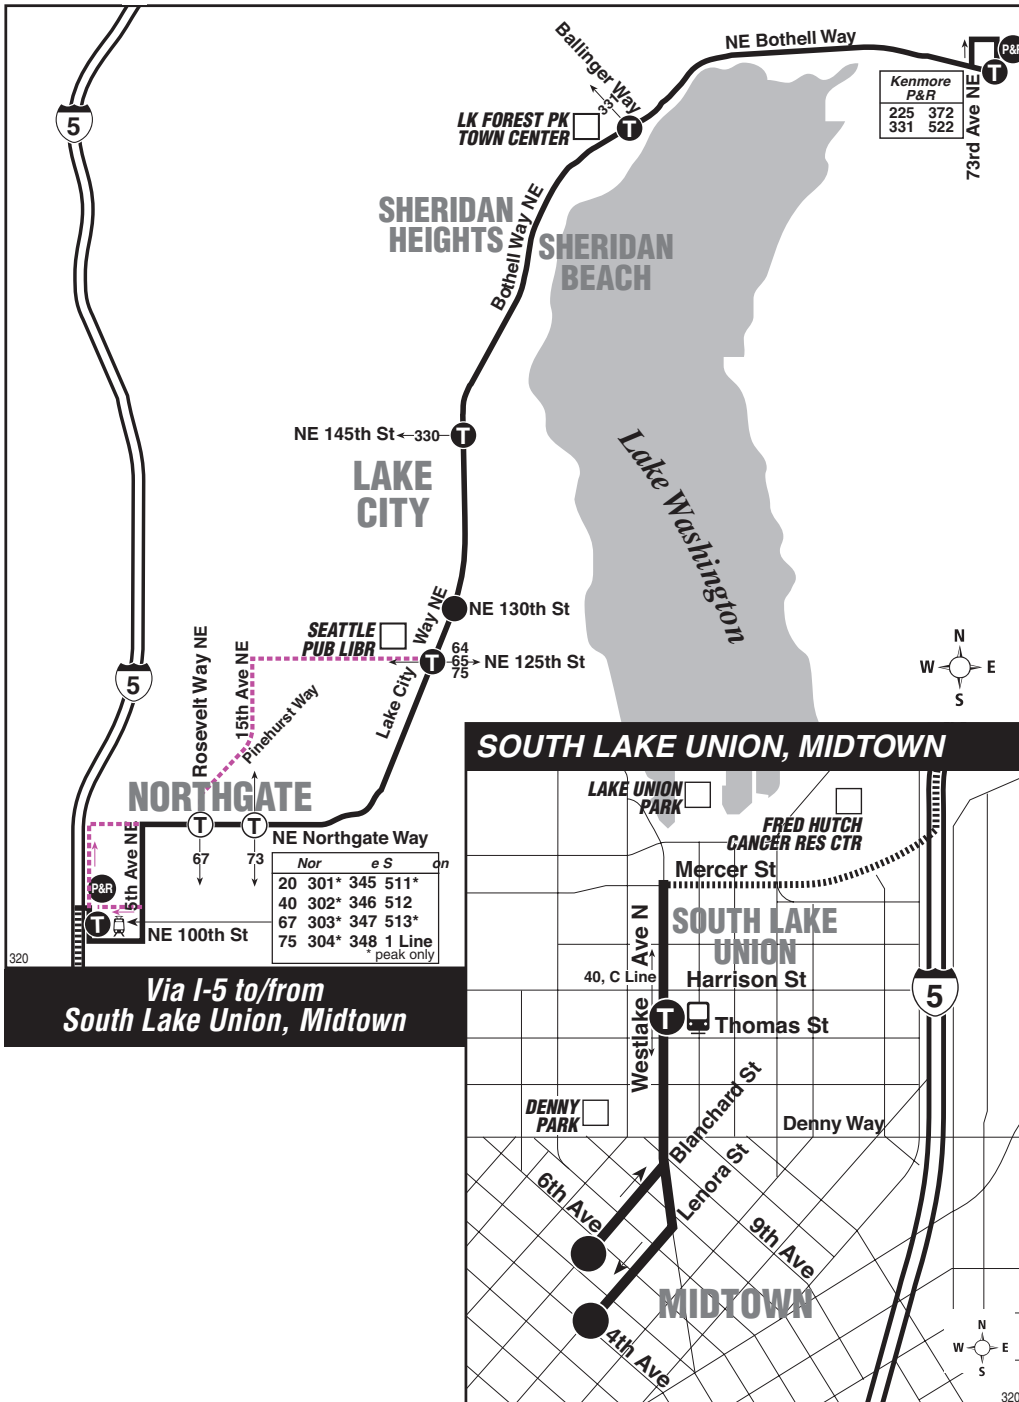

September 17, 2022
thru March 17, 2023

Del 17 de septiembre de
2022 al 17 de marzo de 2023

320

Kenmore, Lake Forest Park, Lake City, Northgate,
South Lake Union

This route does not operate on weekends or holidays.

Via I-5 to/from
South Lake Union, Midtown

Route 320 Monday thru Friday to South Lake Union

Servicio de lunes a viernes a South Lake Union

	Lake Forest Park	Lake City		Northgate Station Bay 2	South Lake Union	Downtown Seattle
Kenmore P&R	Bothell Way NE & Ballinger Way NE	Lake City Way NE & NE 145th St	Lake City Way NE & NE 125th St	1st Ave NE & NE 100th St	Westlake Ave N & Thomas St	Lenora St & 4th Ave
Stop #76372	Stop #76590	Stop #76660	Stop #76710	Stop #16380	Stop #26645	Stop #1920
5:30	5:34	5:38	5:41	5:51	6:05†	6:09†
6:15	6:19	6:23	6:26	6:37	6:51†	6:55†
7:00	7:05	7:10	7:14	7:25	7:39†	7:44†
7:45	7:50	7:55	7:59	8:11	8:26†	8:31†
8:30	8:35	8:40	8:44	8:56	9:11†	9:17†
8:59	9:04	9:08	9:12	9:24	9:39†	9:45†
9:28	9:33	9:37	9:41	9:52	10:07†	10:13†

† Estimated time.

Route 320 Monday thru Friday to Kenmore

Servicio de lunes a viernes a Kenmore

Downtown Seattle	South Lake Union	Northgate	Lake City		Lake Forest Park	Kenmore
Blanchard St & 6th Ave	Westlake Ave N & Harrison St	Northgate Station Bay 4	Lake City Way NE & NE 130th St	Lake City Way NE & NE 145th St	Bothell Way NE & Ballinger Way NE	Kenmore P&R
Stop #18440	Stop #26715	Stop #35318	Stop #76730	Stop #76770	Stop #76830	Stop #76374
3:30	3:34	3:47	4:02	4:05†	4:12†	4:24†
4:15	4:19	4:32	4:47	4:51†	5:01†	5:15†
5:00	5:04	5:17	5:32	5:36†	5:46†	6:00†
5:45	5:50	6:03	6:17	6:20†	6:27†	6:39†
6:30	6:34	6:45	6:57	7:00†	7:06†	7:17†