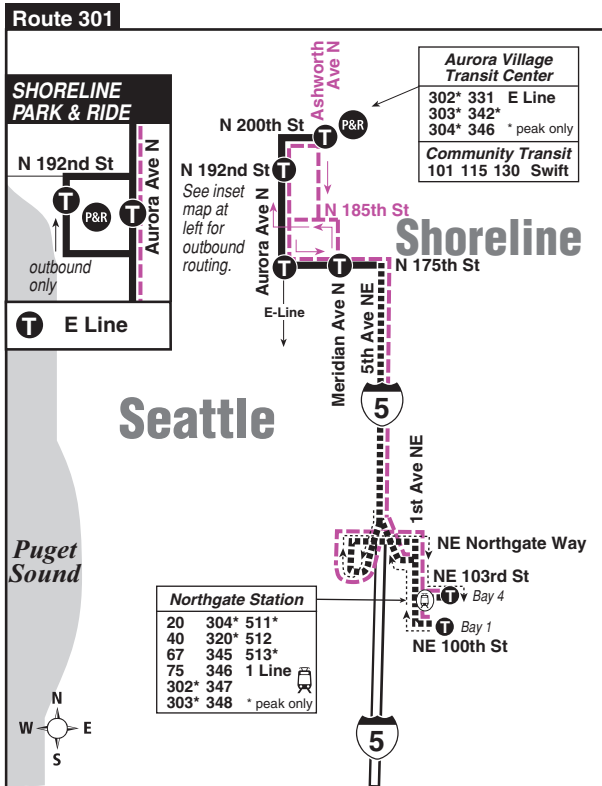

September 17, 2022 thru
March 17, 2023

Del 17 de septiembre de 2022
al 17 de marzo de 2023

301, 304

Aurora Village, Shoreline P&R, Northgate

This route does not operate on weekends or holidays.

MAP LEGEND / LEYENDA DEL MAPA

Route 301 Monday thru Friday to Northgate

Servicio de lunes a viernes a Northgate

	Shoreline	Meridian Park		Northgate
Aurora Village TC Bay 2	Aurora Ave N & N 192nd St	Aurora Ave N & N 175th St	N 175th St & Meridian Ave N	Northgate Station Bay 4
Stop #16102	Stop #75730	Stop #75752	Stop #75756	Stop #35318
4:45	4:48	4:51	4:52	5:02
5:50	5:54	5:58	6:00	6:10
6:20	6:24	6:28	6:30	6:42
6:50	6:54	6:58	7:00	7:13
7:20	7:24	7:28	7:31	7:44
7:51	7:55	7:59	8:02	8:15
8:23	8:27	8:31	8:33	8:46
8:55	8:59	9:03	9:05	9:18
3:56	4:00	4:04	4:06	4:19
4:32	4:36	4:40	4:42	4:55
5:10	5:14	5:18	5:20	5:32
5:45	5:49	5:53	5:55	6:07
6:27	6:31	6:35	6:37	6:49

Route 304 Monday thru Friday to Northgate

Servicio de lunes a viernes a Northgate

Shoreline	Bitter Lake	Jackson Park	Northgate
Shoreline P&R	Greenwood Ave N & N 145th St	I-5 & NE 145th St	Northgate Station Bay 4
Stop #75912	Stop #75160	Stop #75758	Stop #35318
6:15	6:26	6:33	6:42
6:45	6:58	7:05	7:14
7:15	7:28	7:35	7:44
7:45	7:58	8:07	8:16

Route 304 Monday thru Friday to Shoreline

Servicio de lunes a viernes a Shoreline

Northgate	Jackson Park	Bitter Lake	Shoreline
Northgate Station Bay 3	5th Ave NE & NE 145th St	Greenwood Ave N & N 145th St	Shoreline P&R
Stop #35319	Stop #75310	Stop #75400	Stop #75912
4:00	4:07†	4:15†	4:28†
4:30	4:37†	4:45†	4:58†
5:00	5:07†	5:15†	5:28†
5:30	5:37†	5:44†	5:58†
6:00	6:07†	6:14†	6:28†