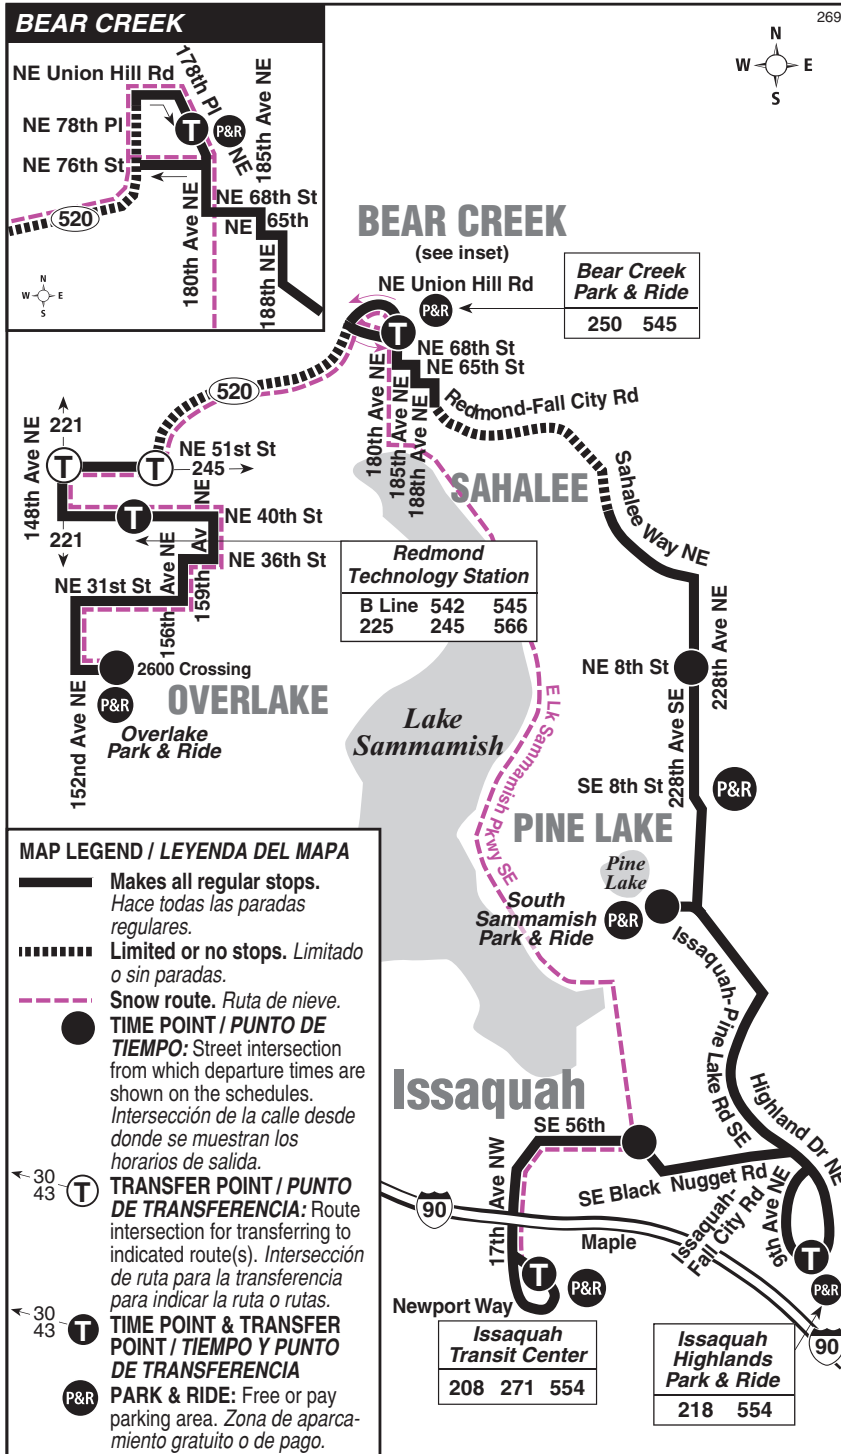

September 17, 2022
thru March 17, 2023

Del 17 de septiembre de 2022
al 17 de marzo de 2023

269

Issaquah, Pine Lake, Sahalee, Bear Creek P&R, Overlake

This route does not operate on weekends or holidays.

Snow / Emergency Service

Route 269 Monday thru Friday to Overlake

Servicio de lunes a viernes a Overlake

	North Issaquah		Pine Lake			Overlake	
Issaquah TC Bay 5	SE 56th St & E Lk Sammamish Pkwy SE	Issaquah Highlands P&R Bay 1	South Sammamish P&R Bay 1	228th Ave NE & NE 8th St	Bear Creek P&R	NE 40th St & 156th Ave NE	Overlake P&R
Stop #64592	Stop #64465	Stop #64545	Stop #81684	Stop #81665	Stop #81755	Stop #68404	Stop #71328
6:05	6:09	6:14	6:23	6:30†	6:43†	7:00†	7:08†
6:42	6:46	6:52	7:02	7:10†	7:26†	7:44†	7:52†
7:19	7:23	7:29	7:39	7:47†	8:04†	8:23†	8:32†
7:55	7:59	8:05	8:15	8:23†	8:40†	8:59†	9:08†
8:25	8:29	8:35	8:45	8:53†	9:10†	9:28†	9:37†
8:55	8:59	9:05	9:15	9:23†	9:40†	9:57†	10:05†
9:25	9:29	9:35	9:43	9:51†	10:06†	10:23†	10:31†
9:55	9:59	10:05	10:13	10:21†	10:36†	10:50†	10:58†
10:25	10:29	10:35	10:43	10:51†	11:06†	11:20†	11:28†
10:55	11:00	11:06	11:14	11:22†	11:37†	11:51†	11:59†
11:25	11:30	11:36	11:44	11:52†	12:07†	12:22†	12:30†
11:56	12:01	12:07	12:15	12:23†	12:38†	12:53†	1:01†
12:27	12:32	12:38	12:46	12:54†	1:09†	1:24†	1:32†
12:58	1:03	1:09	1:17	1:25†	1:40†	1:56†	2:04†
1:29	1:34	1:40	1:48	1:56†	2:11†	2:28†	2:36†
2:00	2:06	2:12	2:22	2:30†	2:45†	3:02†	3:10†
2:31	2:37	2:43	2:53	3:01†	3:16†	3:33†	3:41†
3:01	3:07	3:13	3:23	3:31†	3:46†	4:03†	4:11†
3:32	3:38	3:44	3:54	4:02†	4:17†	4:34†	4:42†
4:03	4:10	4:16	4:26	4:34†	4:49†	5:06†	5:14†
4:33	4:40	4:46	4:56	5:04†	5:19†	5:37†	5:45†
5:03	5:10	5:16	5:26	5:34†	5:48†	6:06†	6:14†
5:33	5:40	5:46	5:56	6:04†	6:18†	6:34†	6:41†
6:08	6:15	6:21	6:31	6:38†	6:51†	7:04†	7:11†