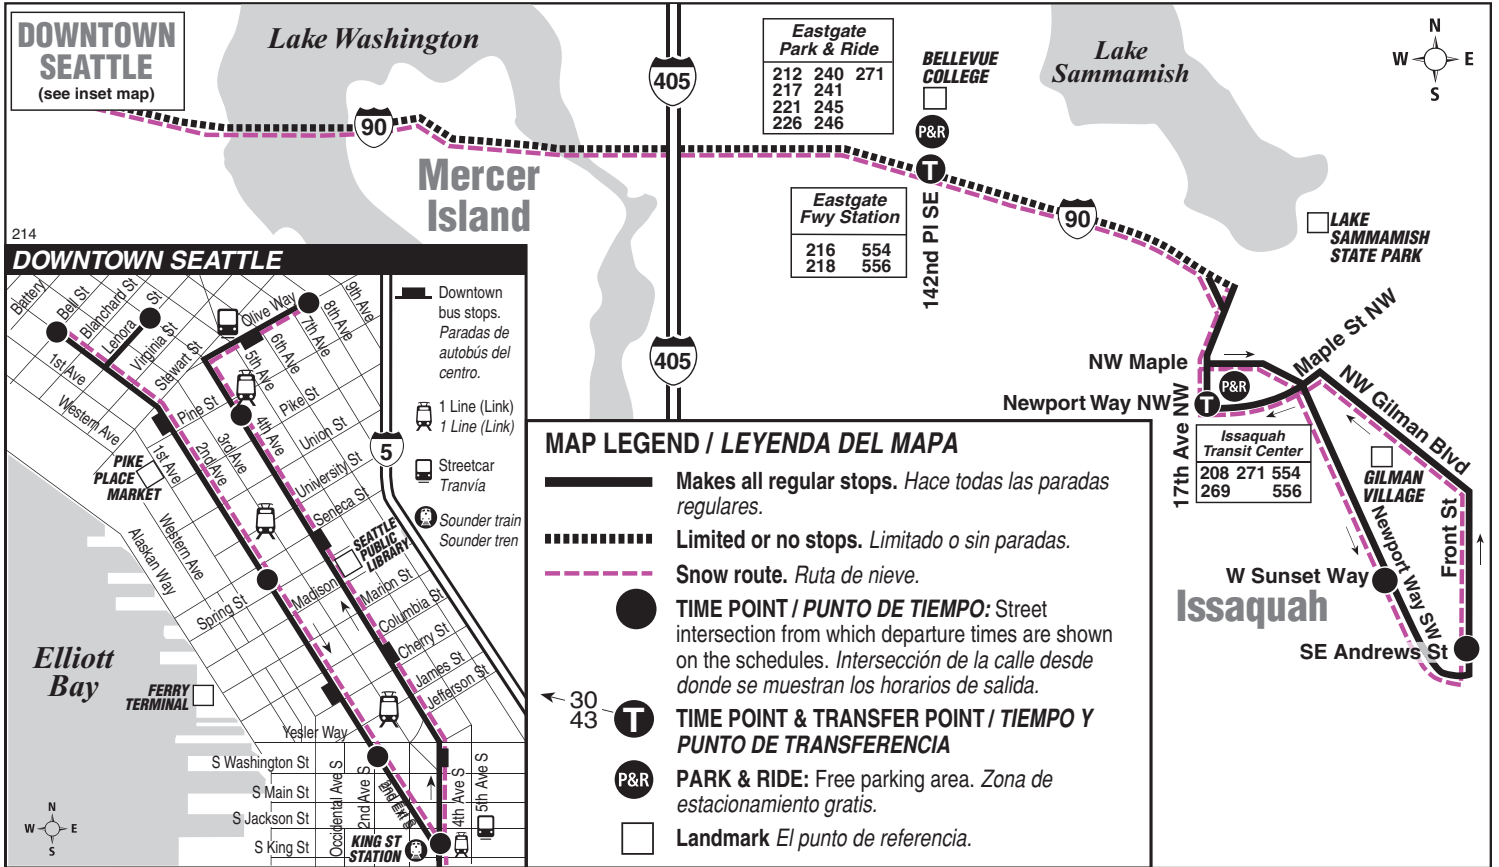

September 17, 2022
thru March 17, 2023

Del 17 de septiembre de
2022 al 17 de marzo de 2023

214

(Includes partial service on Route 554)

Issaquah, Eastgate Freeway Station, Downtown Seattle

This route does not operate on weekends or holidays.

Service Note

For continuing service to Bellevue and the University of Washington, transfer to Route 271 at the Issaquah Transit Center or the Eastgate P&R. Please refer to a Route 271 timetable, schedules at the Issaquah Transit Center or Eastgate P&R, or call Metro at (206) 553-3000.

Route 214 Monday thru Friday to Issaquah

Servicio de lunes a viernes a Issaquah

Route	Downtown Seattle				Eastgate Freeway Station	Issaquah TC Bay 4	Issaquah	Issaquah TC Bay 1
	2nd Ave & Bell St	Lenora St & 4th Ave	2nd Ave & Seneca St	2nd Ave Ext S & Yesler Way	I-90 & 142nd Pl SE Fwy Station			
	Stop #250	Stop #1920	Stop #320	Stop #375	Stop #67013	Stop #64593	Stop #80484	Stop #64579
554	—	3:16	3:20	3:24‡	3:45‡	3:54b‡	—	—
554	—	3:36	3:40	3:44‡	4:05‡	4:14b‡	—	—
554	—	3:56	4:01	4:05‡	4:27‡	4:36b‡	—	—
214	4:00	—	4:06	4:11‡	—	4:42‡	—	—
554	—	4:16	4:21	4:25‡	4:48‡	4:57b‡	—	—
214	4:20	—	4:27	4:33‡	—	5:10‡	5:22‡	5:33‡
554	—	4:37	4:42	4:47‡	5:10‡	5:19b‡	—	—
214	4:45	—	4:52	4:58‡	—	5:35‡	5:47‡	5:58‡
554	—	4:53	4:58	5:03‡	5:26‡	5:35b‡	—	—
554	—	5:09	5:14	5:19‡	5:42‡	5:51b‡	—	—
214	5:15	—	5:22	5:28‡	—	6:05‡	6:17‡	6:28‡
554	—	5:25	5:30	5:35‡	5:58‡	6:07b‡	—	—
554	—	5:42	5:47	5:52‡	6:15‡	6:24b‡	—	—
554	—	5:59	6:04	6:08‡	6:31‡	6:40b‡	—	—
554	—	6:16	6:20	6:24‡	6:47‡	6:56b‡	—	—
554	—	6:35	6:38	6:42‡	7:04‡	7:13b‡	—	—