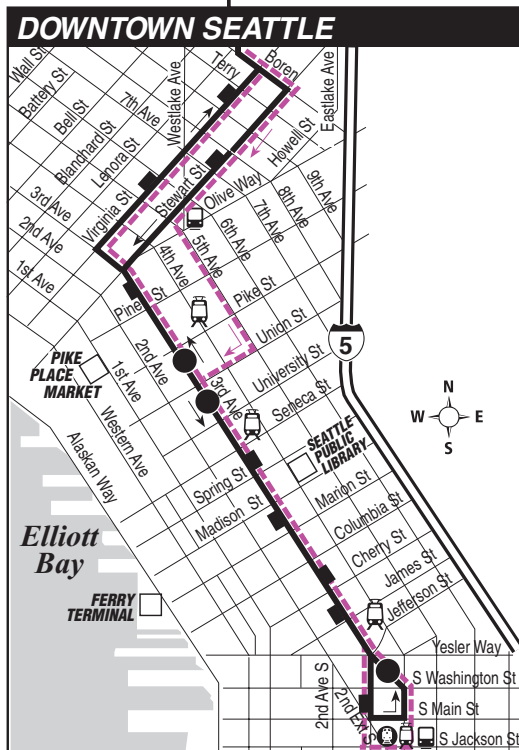

University District Transfer Points

MAP LEGEND / LEYENDA DEL MAPA

- **—** Makes all regular stops. *Hace todas las paradas regulares.*
- **- - -** Snow route. *Ruta de nieve.*
- **●** TIME POINT / PUNTO DE TIEMPO: Street intersection from which departure times are shown on the schedules. *Intersección de la calle desde donde se muestran los horarios de salida.*
- **← 30 43 T** TRANSFER POINT / PUNTO DE TRANSFERENCIA: Route intersection for transferring to indicated route(s). *Intersección de ruta para la transferencia para indicar la ruta o rutas.*
- **← 30 43 T** TIME POINT & TRANSFER POINT / TIEMPO Y PUNTO DE TRANSFERENCIA.
- **□** Landmark *El punto de referencia.*
- **▬** Downtown bus stops. *Paradas de autobús del centro.*
- **☎** Streetcar *Tranvía*
- **🚆** 1 Line (Link) *1 Line (Link)*
- **🚂** Sounder train *Sounder tren*