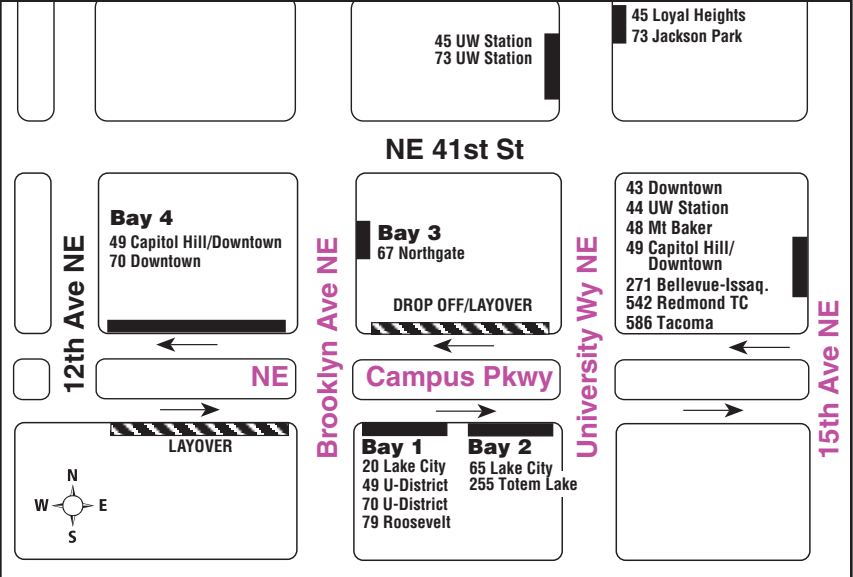

University District Transfer Points

MAP LEGEND / LEYENDA DEL MAPA

- **—** Makes all regular stops. *Hace todas las paradas regulares.*
- **- - -** Snow route. *Ruta de nieve.*
- **●** TIME POINT / PUNTO DE TIEMPO: Street intersection from which departure times are shown on the schedules. *Intersección de la calle desde donde se muestran los horarios de salida.*
- **← 30 43 T** TRANSFER POINT / PUNTO DE TRANSFERENCIA: Route intersection for transferring to indicated route(s). *Intersección de ruta para la transferencia para indicar la ruta o rutas.*
- **← 30 43 T** TIME POINT & TRANSFER POINT / TIEMPO Y PUNTO DE TRANSFERENCIA.
- **□** Landmark *El punto de referencia.*
- **▬** Downtown bus stops. *Paradas de autobús del centro.*
- **☎** Streetcar *Tranvía*
- **🚆** 1 Line (Link) *1 Line (Link)*
- **🚂** Sounder train *Sounder tren*