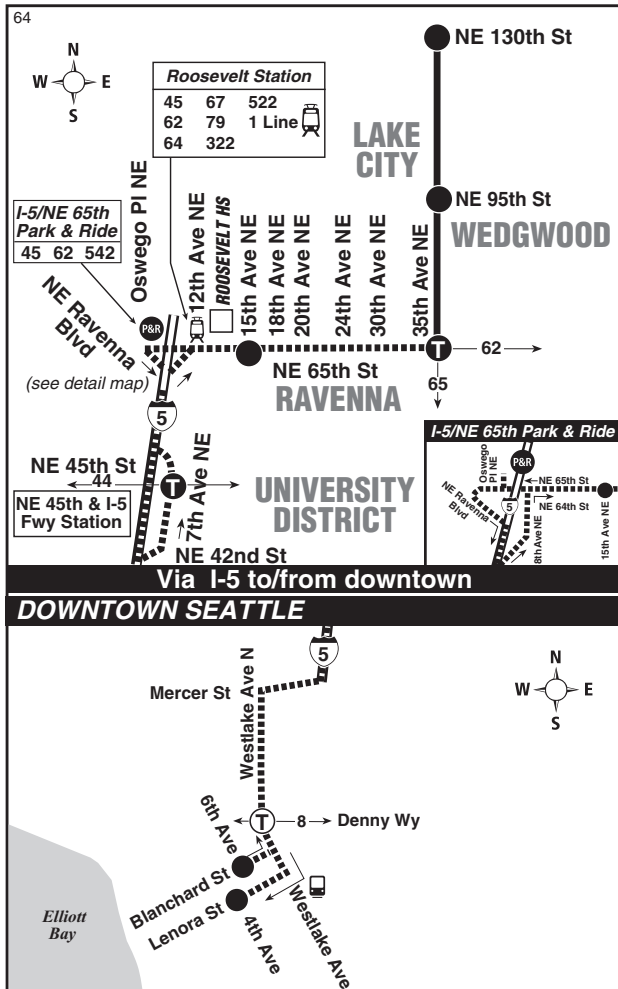

September 17, 2022
thru March 17, 2023

Del 17 de septiembre de
2022 al 17 de marzo de
2023

64

Lake City, Wedgwood, Roosevelt, South Lake Union

This route does not operate on weekends or holidays.

Express Service Information

Mornings - Lake City to South Lake Union: Makes NO STOPS between NE 65th St & 35th Ave NE and Westlake Ave N St & Mercer St EXCEPT on NE 65th St at 30th Ave NE, 24th Ave NE, 18th Ave NE, 15th Ave NE, 12th Ave NE, Oswego PI NE (NE 65th St Park & Ride), and; on NE Ravenna Blvd at I-5.

Afternoons - South Lake Union to Lake City: Makes NO STOPS between Westlake Ave N & Harrison St and 35th Ave NE & NE 65th St EXCEPT on 7th Ave NE at NE 42nd St; on I-5 at NE 45th St; on 8th Ave NE at NE 64th St (NE 65th St Park & Ride), and; on NE 65th St at Roosevelt Way NE, 15th Ave NE, 20th Ave NE, 25th Ave NE and 31st Ave NE.

Northbound

- NE 65th St will not be served between 25th Ave NE and 35th Ave NE.
- 35th Ave NE will not be served from NE 65th St to Lake City. Lake City will not be served. Service will end in Wedgwood.
- From NE 65th St in Ravenna, buses will be rerouted south via 25th Ave NE, east via NE 45th St and Sand Pt Wy NE, then north via 40th Ave NE to NE 85th St in Wedgwood.