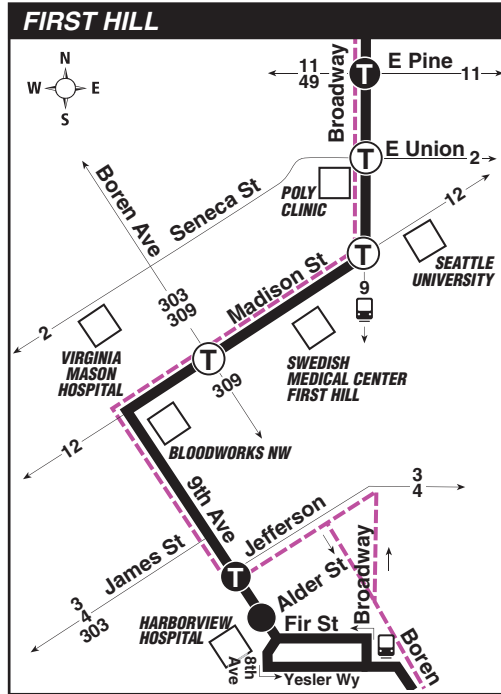

September 17, 2022
thru March 17, 2023

Del 17 de septiembre de
2022 al 17 de marzo de
2023

Westwood Village, White Center, Olson/Myers P&R, Georgetown, Beacon Hill, First Hill, Broadway

MAP LEGEND
LEYENDA DEL MAPA

Westwood Village	South Park	Georgetown	Beacon Hill	Chinatown/Int'l District	First Hill	Capitol Hill	
25th Ave SW & SW Henderson St	14th Ave S & S Cloverdale St	13th Ave S & S Bailey St	Beacon Ave S & S Lander St	12th Ave S & S Jackson St	9th Ave & Alder St	Broadway & E Pine St	Broadway E & E Harrison
Stop #39980	Stop #32150	Stop #41740	Stop #3470	Stop #41900	Stop #41930	Stop #41970	Stop #11190
3:26	3:44	3:52	4:07	4:18	4:24	4:34†	4:38†
3:36	3:54	4:02	4:17	4:28	4:34	4:44†	4:48†
3:48	4:06	4:14	4:29	4:40	4:46	4:56†	5:00†
4:01	4:19	4:27	4:40	4:51	4:57	5:07†	5:11†
4:13	4:30	4:38	4:51	5:02	5:08	5:18†	5:22†
4:25	4:42	4:50	5:03	5:14	5:20	5:30†	5:34†
4:37	4:54	5:02	5:15	5:26	5:32	5:42†	5:46†
4:49	5:06	5:14	5:27	5:38	5:44	5:54†	5:58†
5:01	5:18	5:26	5:39	5:50	5:56	6:06†	6:10†
5:13	5:30	5:38	5:51	6:01	6:07	6:17†	6:21†
5:25	5:42	5:50	6:01	6:11	6:17	6:27†	6:31†
5:37	5:53	6:01	6:12	6:22	6:28	6:38†	6:42†
5:49	6:05	6:13	6:24	6:34	6:40	6:50†	6:54†
6:01	6:17	6:25	6:36	6:46	6:52	7:02†	7:06†
6:16	6:32	6:40	6:51	6:59	7:05	7:15†	7:19†
6:36	6:52	6:59	7:10	7:18	7:24	7:34†	7:38†
6:56	7:11	7:18	7:29	7:37	7:43	7:53†	7:57†
7:16	7:31	7:38	7:49	7:57	8:03	8:13†	8:17†
7:36	7:51	7:58	8:09	8:17	8:23	8:33†	8:37†
7:56	8:11	8:18	8:29	8:37	8:43	8:53†	8:57†
8:16	8:31	8:38	8:49	8:57	9:02	9:10†	9:14†
8:36	8:51	8:58	9:08	9:16	9:21	9:29†	9:33†
8:56	9:10	9:17	9:27	9:35	9:40	9:48†	9:52†
9:16	9:30	9:37	9:47	9:55	10:00	10:08†	10:11†
9:46	10:00	10:07	10:17	10:25	10:30	10:38†	10:41†
10:16	10:30	10:37	10:47	10:54	10:59	11:07†	11:10†
10:57	11:09	11:15	11:25	11:32	11:37	11:45†	11:48†