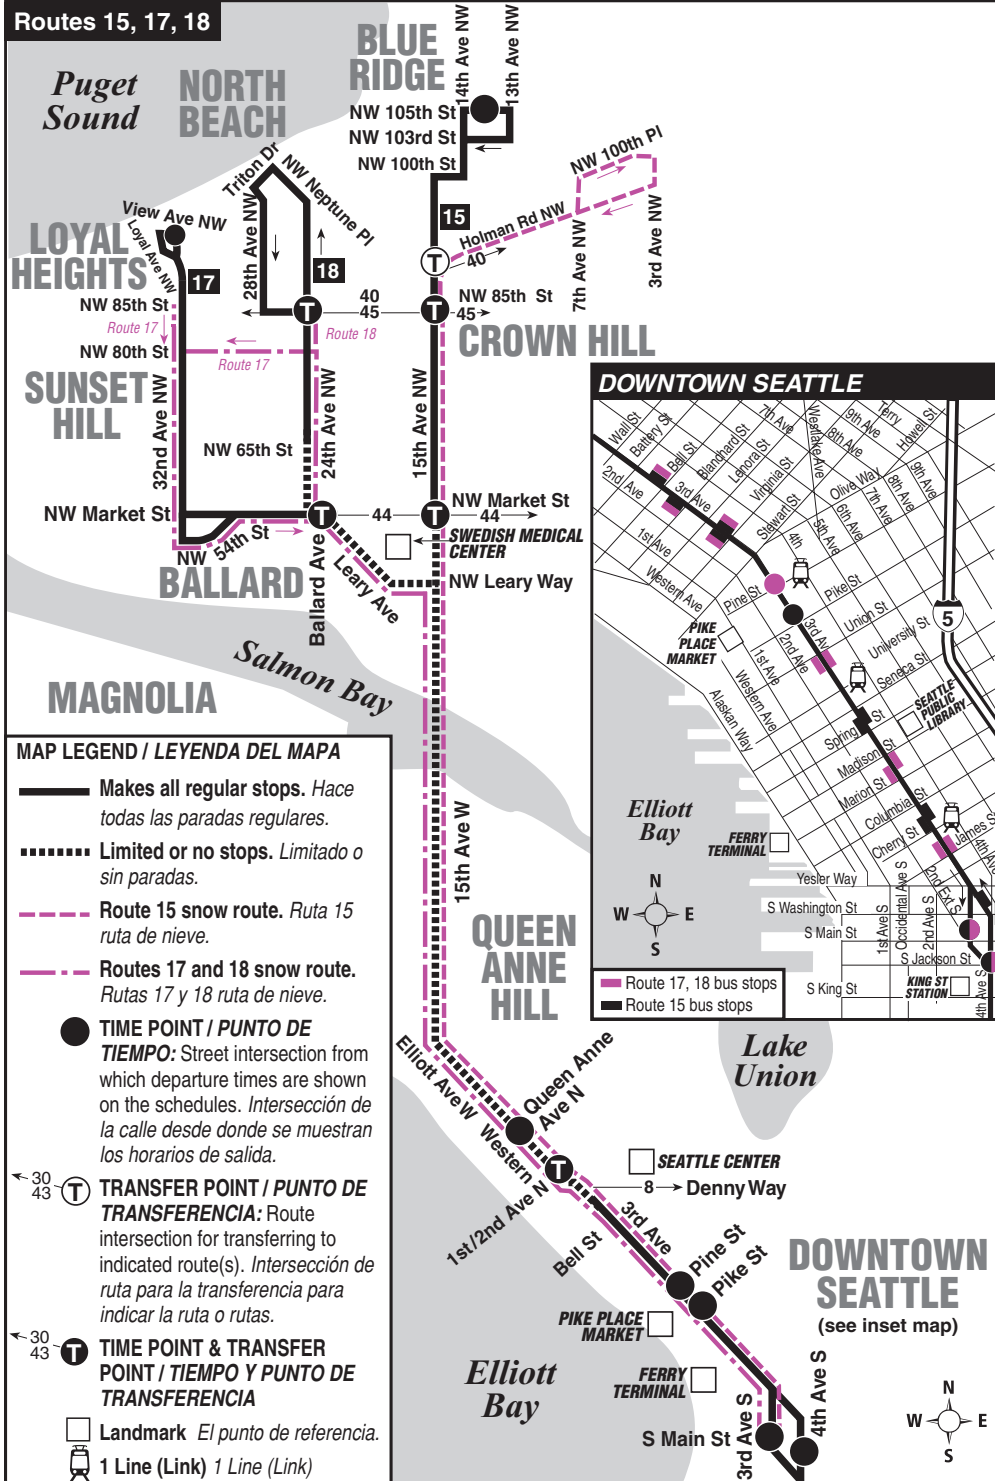

September 17, 2022
thru March 17, 2023

Del 17 de septiembre de
2022 al 17 de marzo de
2023

15, 17, 18

Blue Ridge, Crown Hill, Sunset Hill, North Beach,
Loyal Heights, Ballard, Seattle Center,
Downtown Seattle

This route does not operate on weekends or holidays.

Express Service Information

Rt 15 EXPRESS to downtown Seattle makes NO STOPS between 15th Ave NW & 65th St and 3rd Ave & Bell St EXCEPT at 15th Ave NW & NW Market St, Elliott Ave W & W Prospect St and W Harrison St and Denny Way & 2nd Ave N.

Rt 15 EXPRESS to Blue Ridge makes NO STOPS between 3rd Ave & Bell St and 15th Ave NW & NW 65th St EXCEPT at 1st Ave & Denny Way, Elliott Ave W & 4th Ave W and W Prospect St and 15th Ave NW & NW Market St.

Route 17 EXPRESS to downtown Seattle makes no stops between Ballard Ave NW & NW Market St and 3rd Ave & Bell St EXCEPT at 15th Ave NW & Leary Ave NW, Elliott Ave W & W Prospect St and W Harrison St and Denny Way & 2nd Ave N.

Rt 17 EXPRESS to Sunset Hill makes no stops between 3rd Ave & Bell St and Ballard Ave NW & NW Market St EXCEPT at 1st Ave & Denny Way, Elliott Ave W & 4th Ave W and W Prospect St and 15th Ave NW & NW Leary Way.

Route 18 EXPRESS to downtown Seattle bus makes no stops between 24th Ave NW & NW 65th St and 3rd Ave & Bell St EXCEPT at Ballard Ave NW & NW Market St, 15th Ave NW & Leary Ave NW, Elliott Ave W & W Prospect St and W Harrison St and Denny Way & 2nd Ave N.

Rt 18 EXPRESS to North Beach makes no stops between 3rd Ave & Bell St and 24th Ave NW & NW 65th St EXCEPT at 1st Ave & Denny Way, Elliott Ave W & 4th Ave W and W Prospect St, 15th Ave NW & NW Leary Way and Ballard Ave NW & NW Market St.