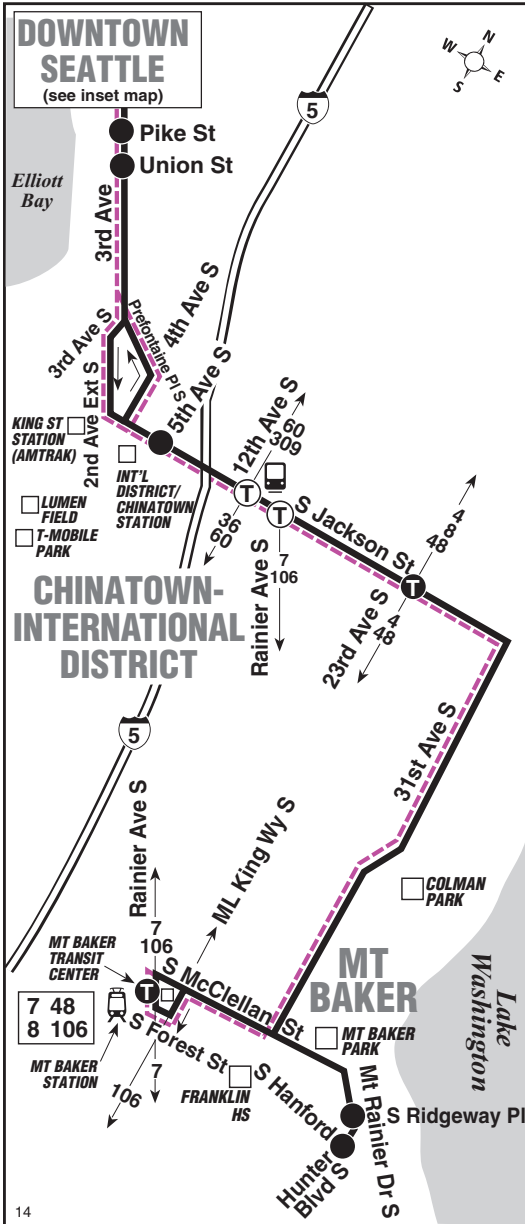

September 17, 2022 thru
March 17, 2023

Del 17 de septiembre de 2022
al 17 de marzo de 2023

Mount Baker, Downtown Seattle

MAP LEGEND / LEYENDA DEL MAPA

- Makes all regular stops. *Hace todas las paradas regulares.*
- Snow route. *Ruta de nieve.*
- TIME POINT / PUNTO DE TIEMPO: Street intersection from which departure times are shown on the schedules. *Intersección de la calle desde donde se muestran los horarios de salida.*
- TRANSFER POINT / PUNTO DE TRANSFERENCIA: Route intersection for transferring to indicated route(s). *Intersección de ruta para la transferencia para indicar la ruta o rutas.*
- TIME POINT & TRANSFER POINT / TIEMPO Y PUNTO DE TRANSFERENCIA
- Landmark *El punto de referencia.*
- Light Rail *Tren Ligero*
- Streetcar *Tranvía*
- Sounder train. *Sounder tren*
- Downtown bus stops. *Paradas de autobús del centro.*

Bold PM time

b Serves southbound 5th Ave S & S Weller St at this time.

c Trip ends northbound 3rd Ave & Virginia St several minutes later.

† Estimated time.

AB Returns to Atlantic Base Garage.

Route 14 Monday thru Friday to Mount Baker

Bold PM time

b Serves eastbound S Jackson St & Maynard S at this time.

c Trip starts southbound 3rd Ave & Pine St 1-3 minutes earlier.

w Bus leaves at this time. It arrives several minutes earlier.

Route 14 Saturday to Downtown Seattle

Bold PM time
b Serves southbound 5th Ave S & S Weller St at this time.
c Trip ends northbound 3rd Ave & Virginia St several minutes later.
† Estimated time.
RB Returns to Ryerson Base Garage.

Route 14 Saturday to Mount Baker