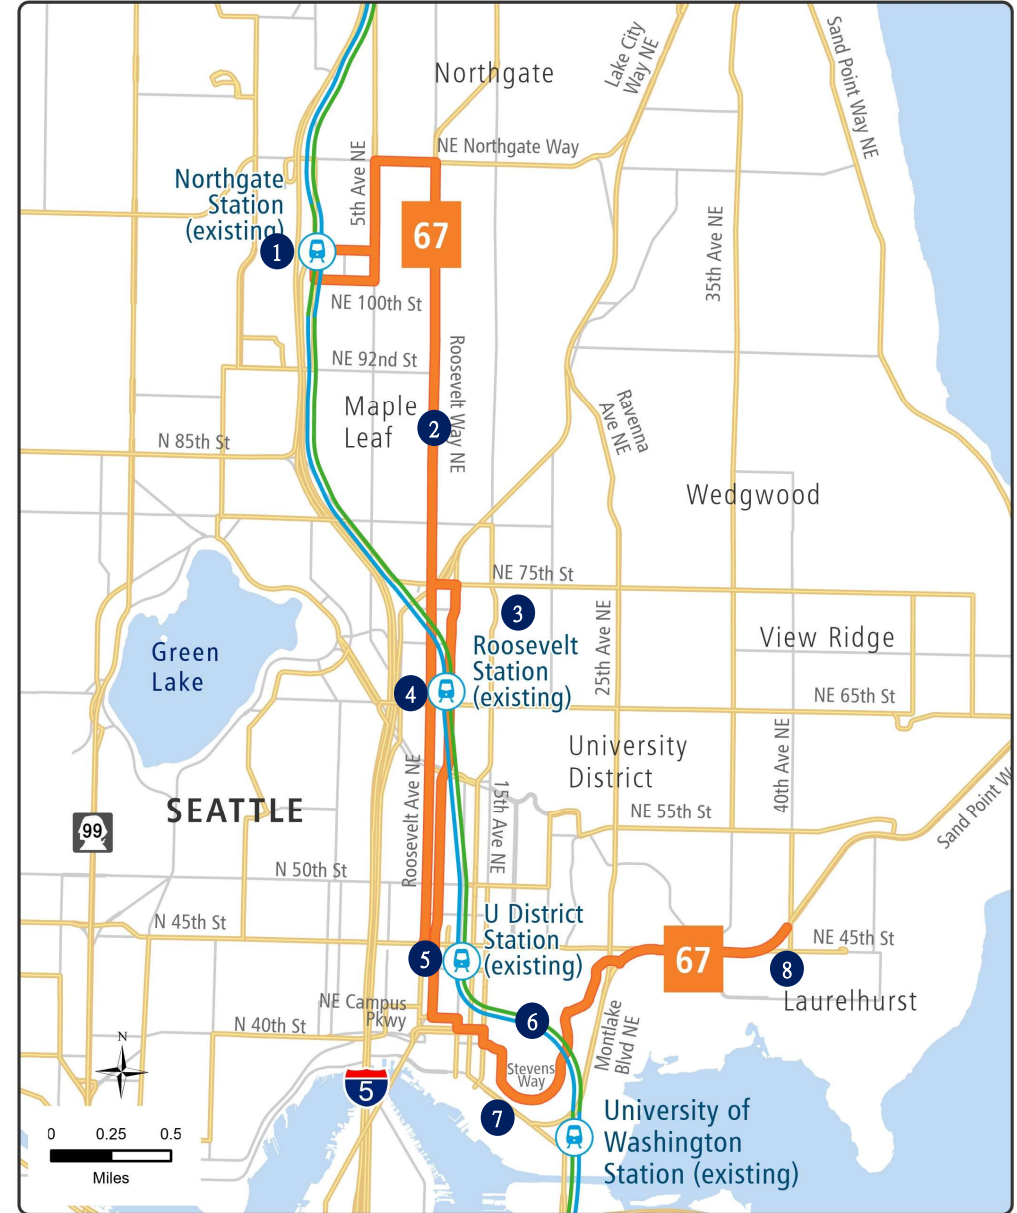

# Route 67 : Northgate Station 至 University of Washington , 途經 Roosevelt

## 此公車的目的地是：

1. Northgate Station
2. Maple Leaf
3. Roosevelt High School
4. Roosevelt Station
5. U District Station
6. University of Washington
7. University of Washington Medical Center
8. Seattle Children's Hospital