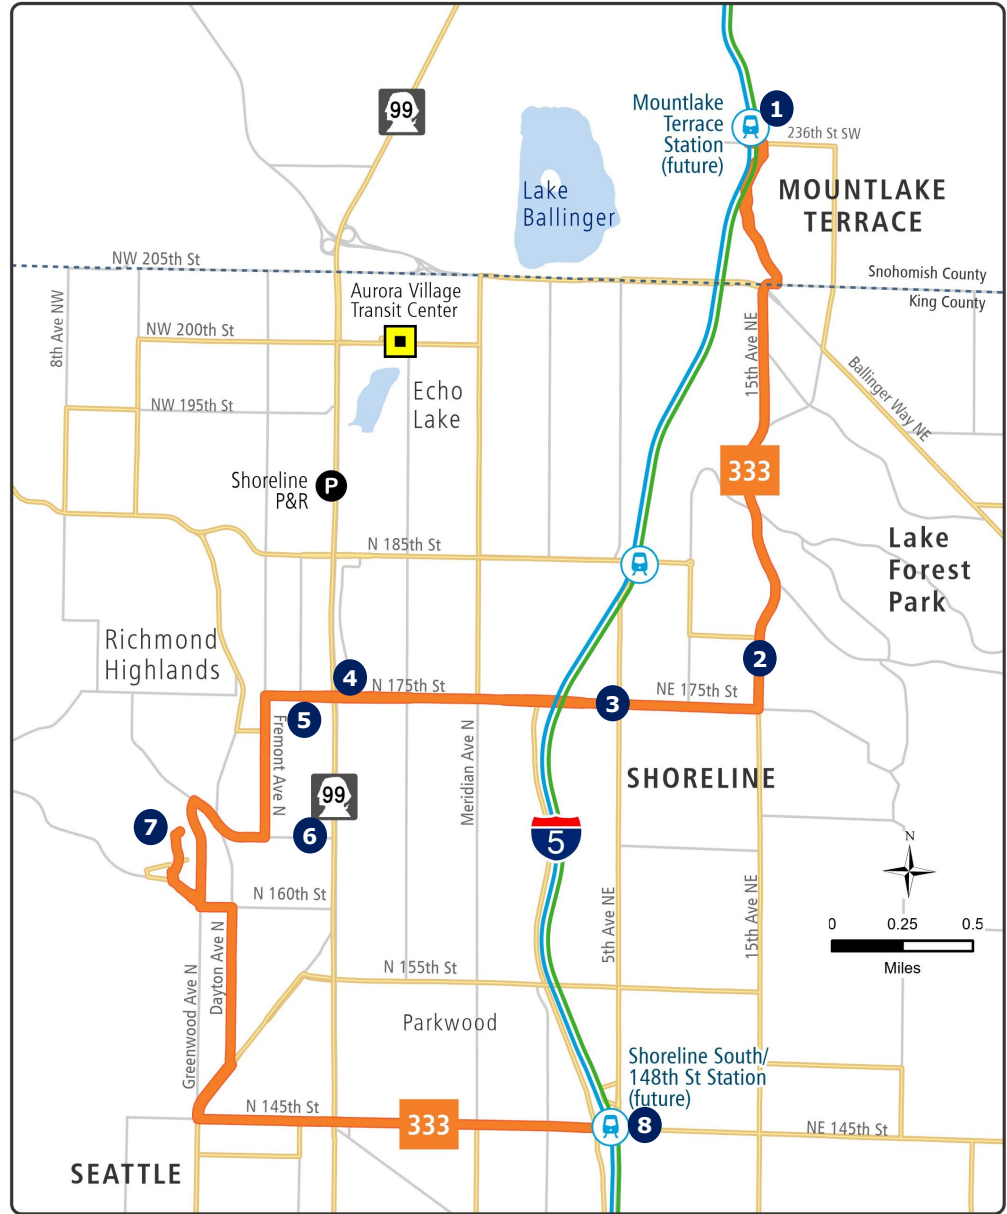

# አዲስ Route 333 :- ከ Shoreline South/148th Station ወደ Mountlake Terrace Station በ Shoreline CC በኩል

## ይህ አውቶቡስ የሚሄደው:-

1. Mountlake Terrace Station
2. North City
3. King County Shoreline Library
4. Shoreline City Hall
5. Shorewood High School
6. Shoreline Teen Center / Richmond Highlands Rec Center
7. Shoreline Community College
8. Shoreline South/148th Station