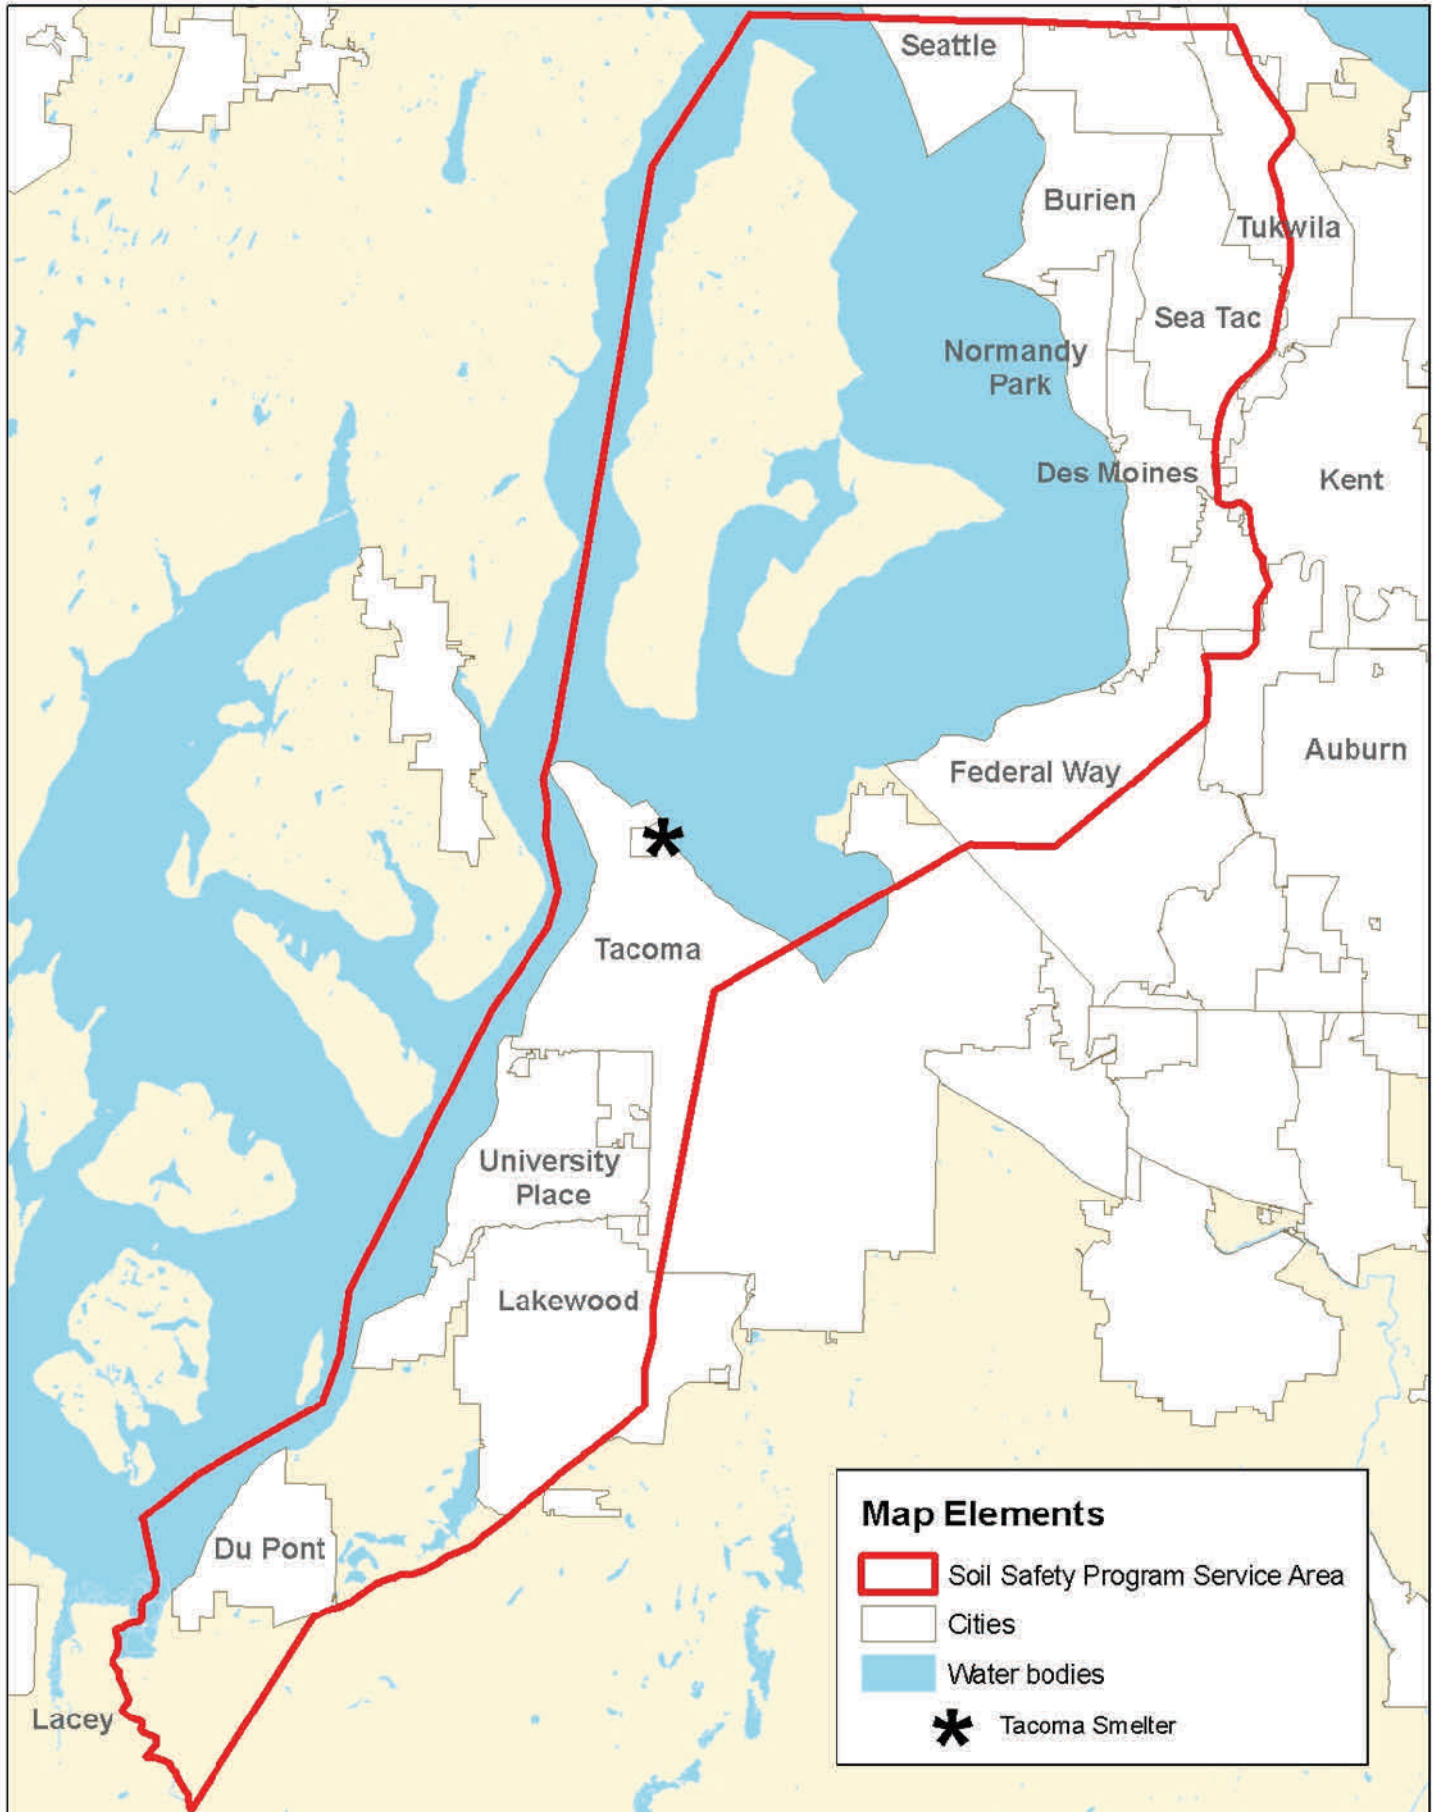

# 2010 Soil Safety Program (SSP) Service Area

## Zip codes within the Soil Safety Program Service Area

Zip Code	Post Office
98106*	Seattle
98108*	Seattle
98126*	Seattle
98136*	Seattle
98146	Seattle
98148	Seattle
98166	Seattle
98168	Seattle
98188*	Seattle
98198	Seattle
98158	SeaTac
98032*	Kent
98070	Vashon
98003*	Federal Way
98023*	Federal Way
98402*	Tacoma
98403*	Tacoma
98405*	Tacoma
98406*	Tacoma
98407	Tacoma
98409*	Tacoma
98416	Tacoma
98421*	Tacoma
98422*	Tacoma
98430	Tacoma
98433*	Tacoma
98465	Tacoma
98466	Tacoma
98467	University Place
98498	Lakewood
98499*	Lakewood
98327*	Dupont
98388*	Steilacoom