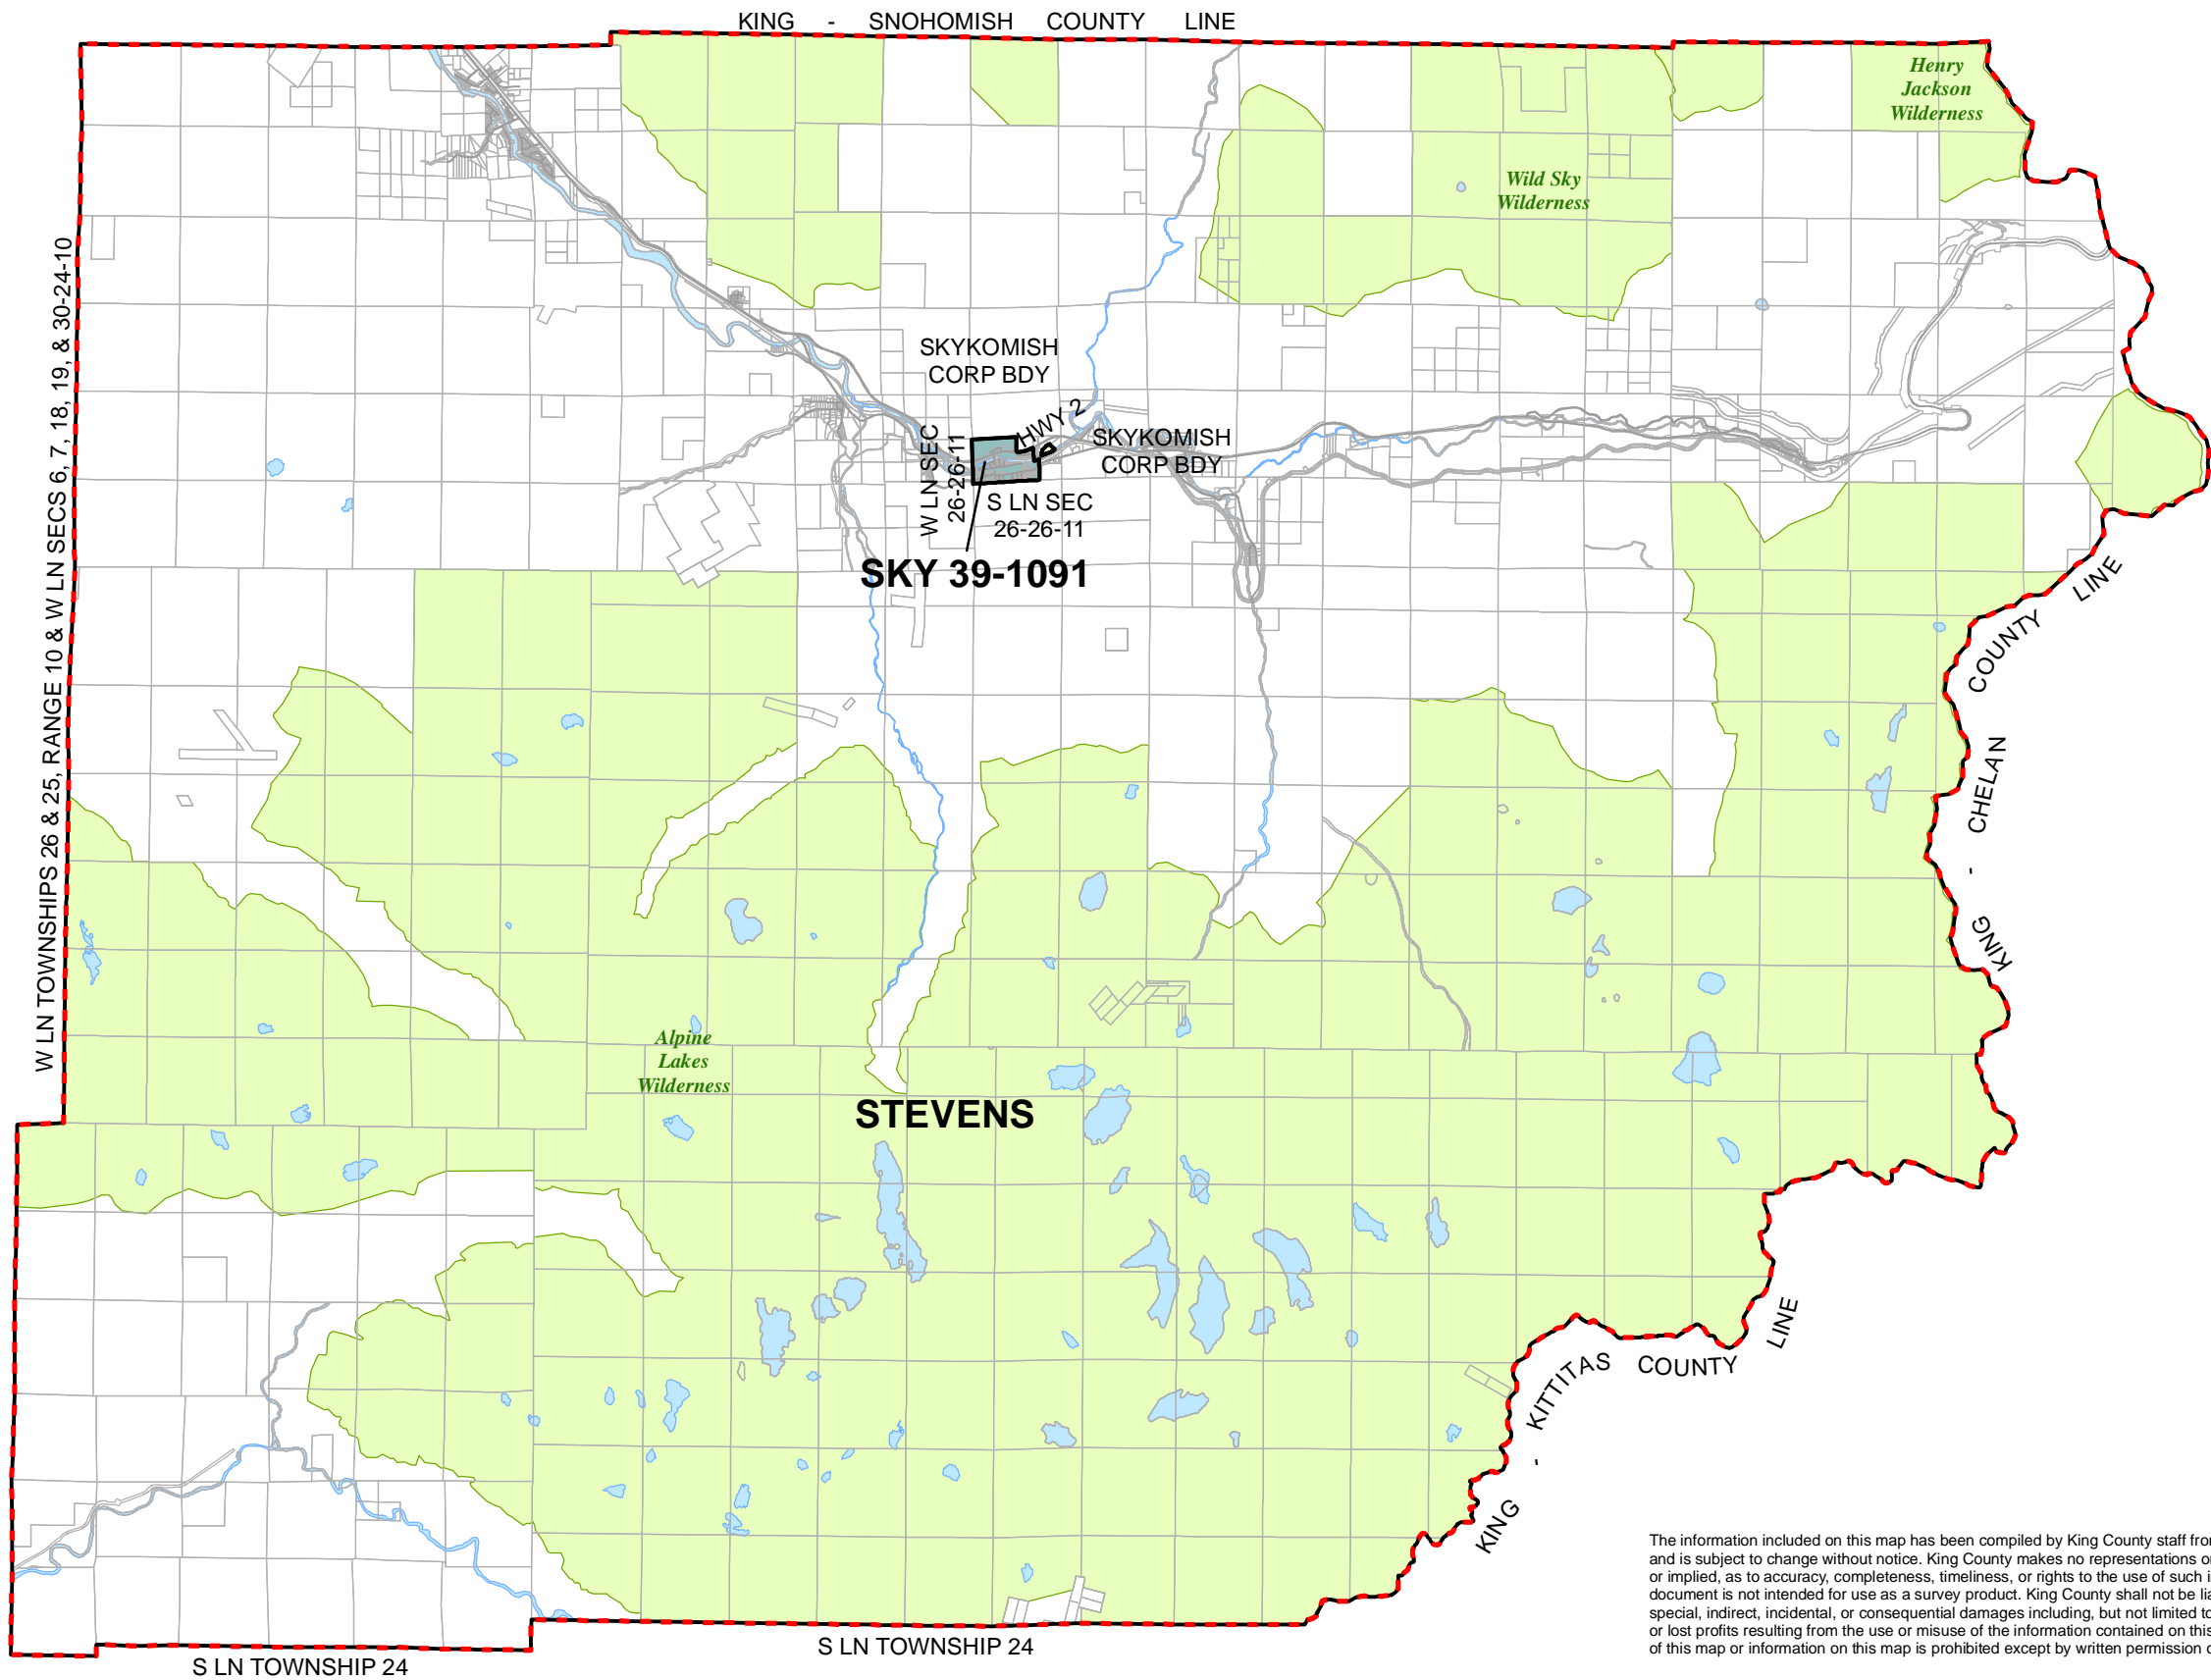

# Legislative District 39

## Legend

- 2017 Precinct Boundaries
- Cities**
- Unincorporated King County
- Skykomish
- Streets
- Parcels
- Water
- Parks

Produced by:  
GIS Section  
Department of Elections  
April 2017

The information included on this map has been compiled by King County staff from a variety of sources and is subject to change without notice. King County makes no representations or warranties, express or implied, as to accuracy, completeness, timeliness, or rights to the use of such information. This document is not intended for use as a survey product. King County shall not be liable for any general, special, indirect, incidental, or consequential damages including, but not limited to, lost revenues or lost profits resulting from the use or misuse of the information contained on this map. Any sale of this map or information on this map is prohibited except by written permission of King County.