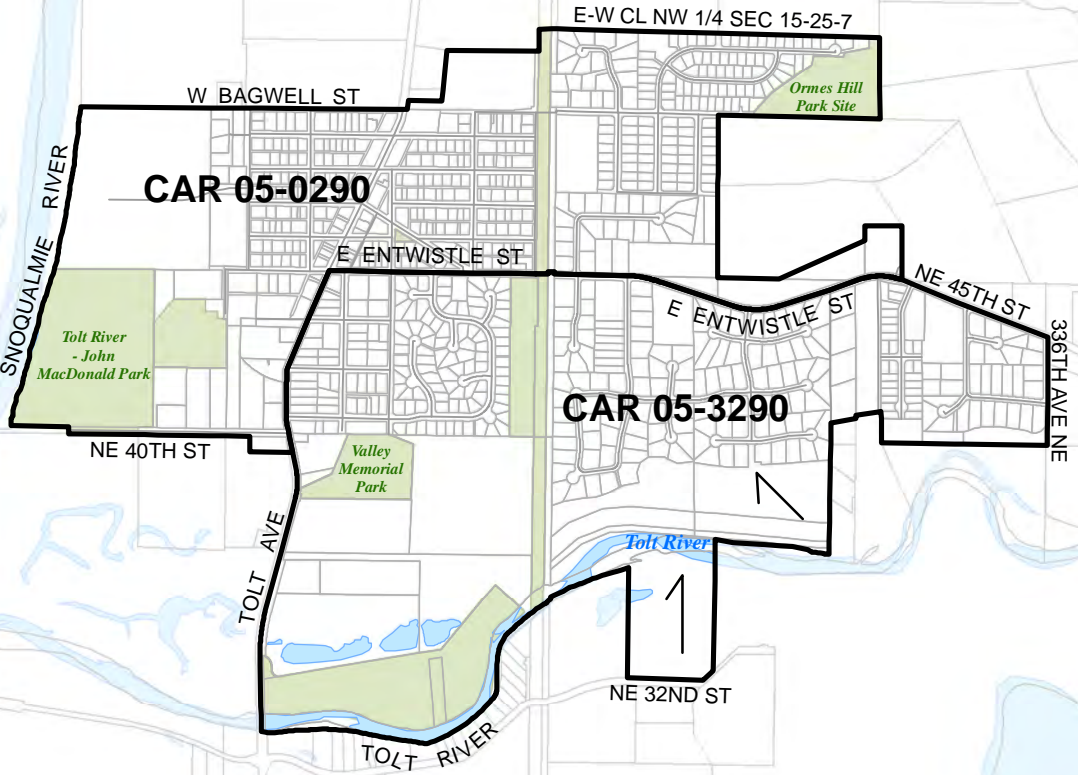

# City of Carnation

**Legend**

- 2017 Precinct Boundaries
- Streets
- Water
- Park
- Parcel

**King County**

Produced by:  
GIS Section  
Department of Elections  
**April 2017**

The information included on this map has been compiled by King County staff from a variety of sources and is subject to change without notice. King County makes no representations or warranties, express or implied, as to accuracy, completeness, timeliness, or rights to the use of such information. This document is not intended for use as a survey product. King County shall not be liable for any general, special, indirect, incidental, or consequential damages including, but not limited to, lost revenues or lost profits resulting from the use or misuse of the information contained on this map. Any sale of this map or information on this map is prohibited except by written permission of King County.