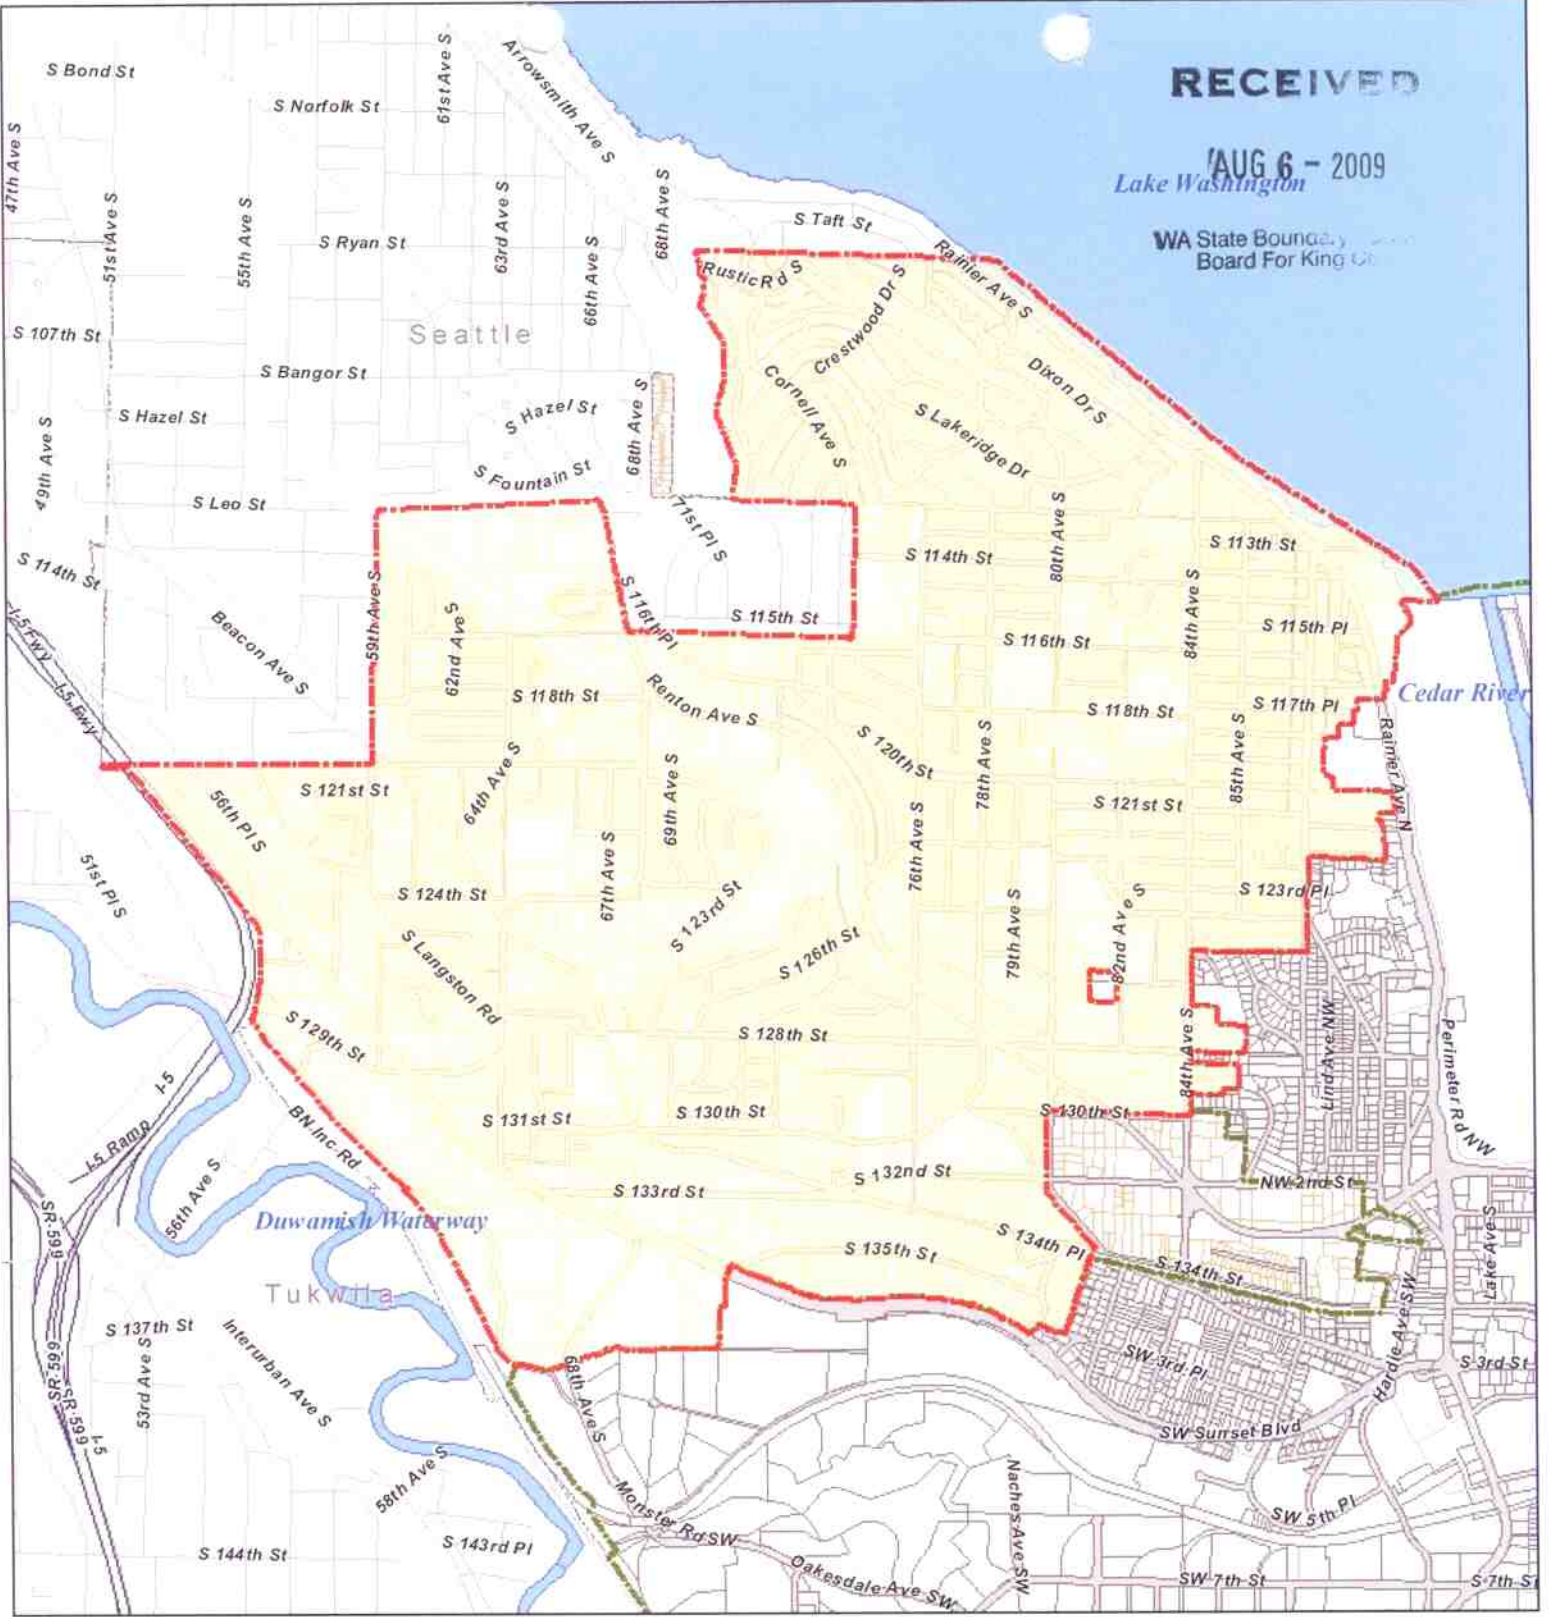

RECEIVED

AUG 6 - 2009
Lake Washington

WA State Boundary
Board For King Co

Department of Community
& Economic Development
Alex Pietsch, Administrator

Data/GIS Analysis Services
Adriana A. Johnson, Patrick Roduin

West Hill Annexation

Exhibit F1: Proposed Annexation Boundary

Legend

- West Hill Annexation Bdry
- City Limits

Produced by City of Renton (c) 2009, the City of Renton all rights reserved. No warranties of any sort including but not limited to accuracy, fitness or merchantability accompany this product.