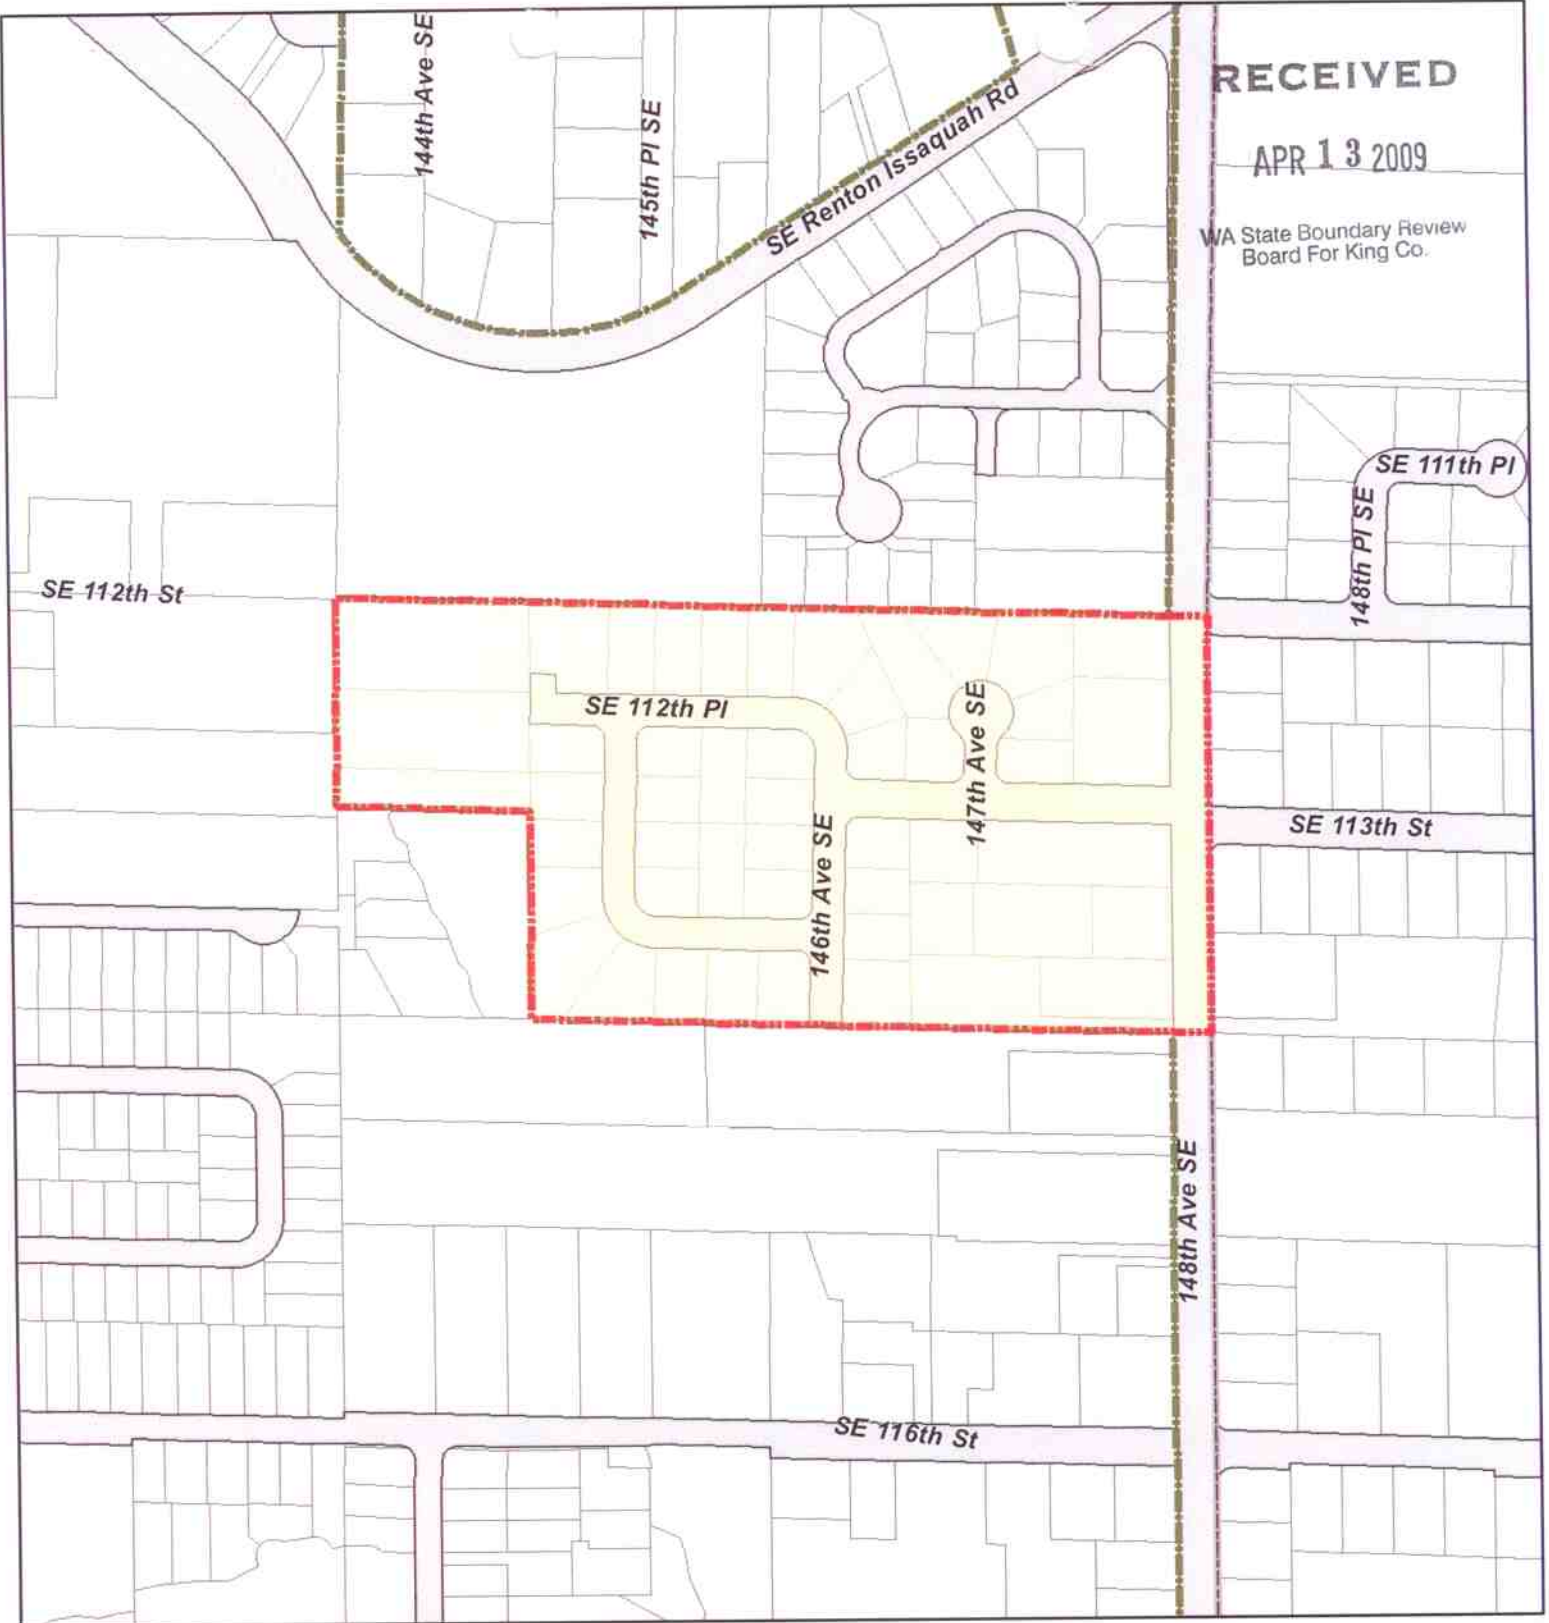

RECEIVED

APR 13 2009

WA State Boundary Review Board For King Co.

Department of Community & Economic Development
Alex Pietsch, Administrator

Data/GIS Analysis Services
Adriana A. Johnson, Patrick Roduin

March 18, 2009

Honey Creek Estates Annexation

Exhibit F1: Proposed Annexation Boundary

- Honey Creek Estates Annex Bdry
- City Limits
- PAA Boundary

Produced by City of Renton (c) 2009, the City of Renton all rights reserved. No warranties of any sort, including but not limited to accuracy, fitness or merchantability, accompany this product.

File Name: H:\CED\Planning\GIS\GIS_projects\annexations\honey_creek_estates\mxd\F1_proposed_annex_bdry.mxd