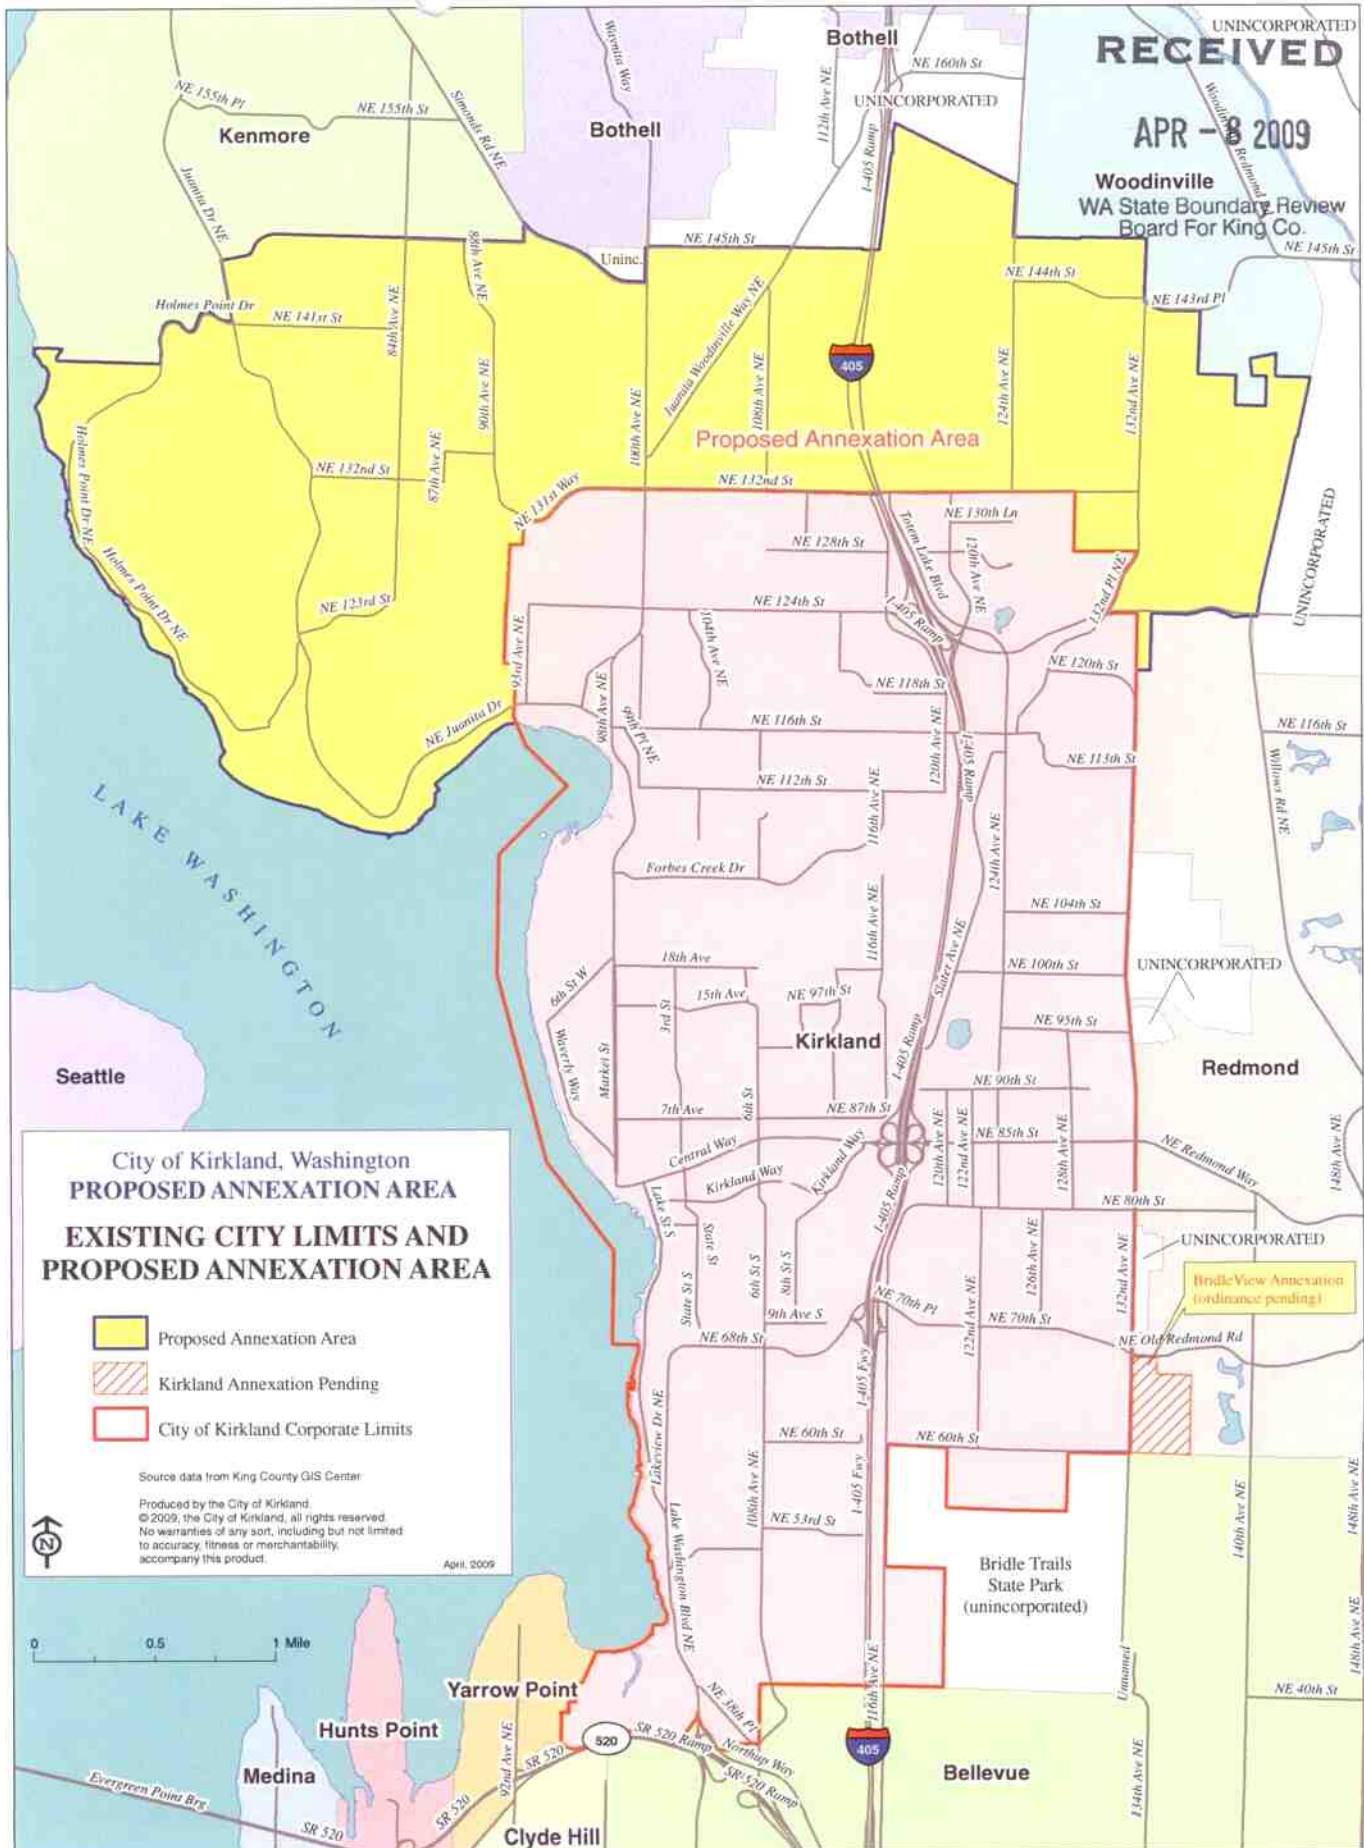

UNINCORPORATED  
**RECEIVED**  
 APR - 8 2009  
 Woodinville  
 WA State Boundary Review  
 Board For King Co.

**City of Kirkland, Washington  
 PROPOSED ANNEXATION AREA  
 EXISTING CITY LIMITS AND  
 PROPOSED ANNEXATION AREA**

- Proposed Annexation Area
- Kirkland Annexation Pending
- City of Kirkland Corporate Limits

Source data from King County GIS Center  
 Produced by the City of Kirkland  
 © 2009, the City of Kirkland, all rights reserved  
 No warranties of any sort, including but not limited  
 to accuracy, fitness or merchantability,  
 accompany this product.