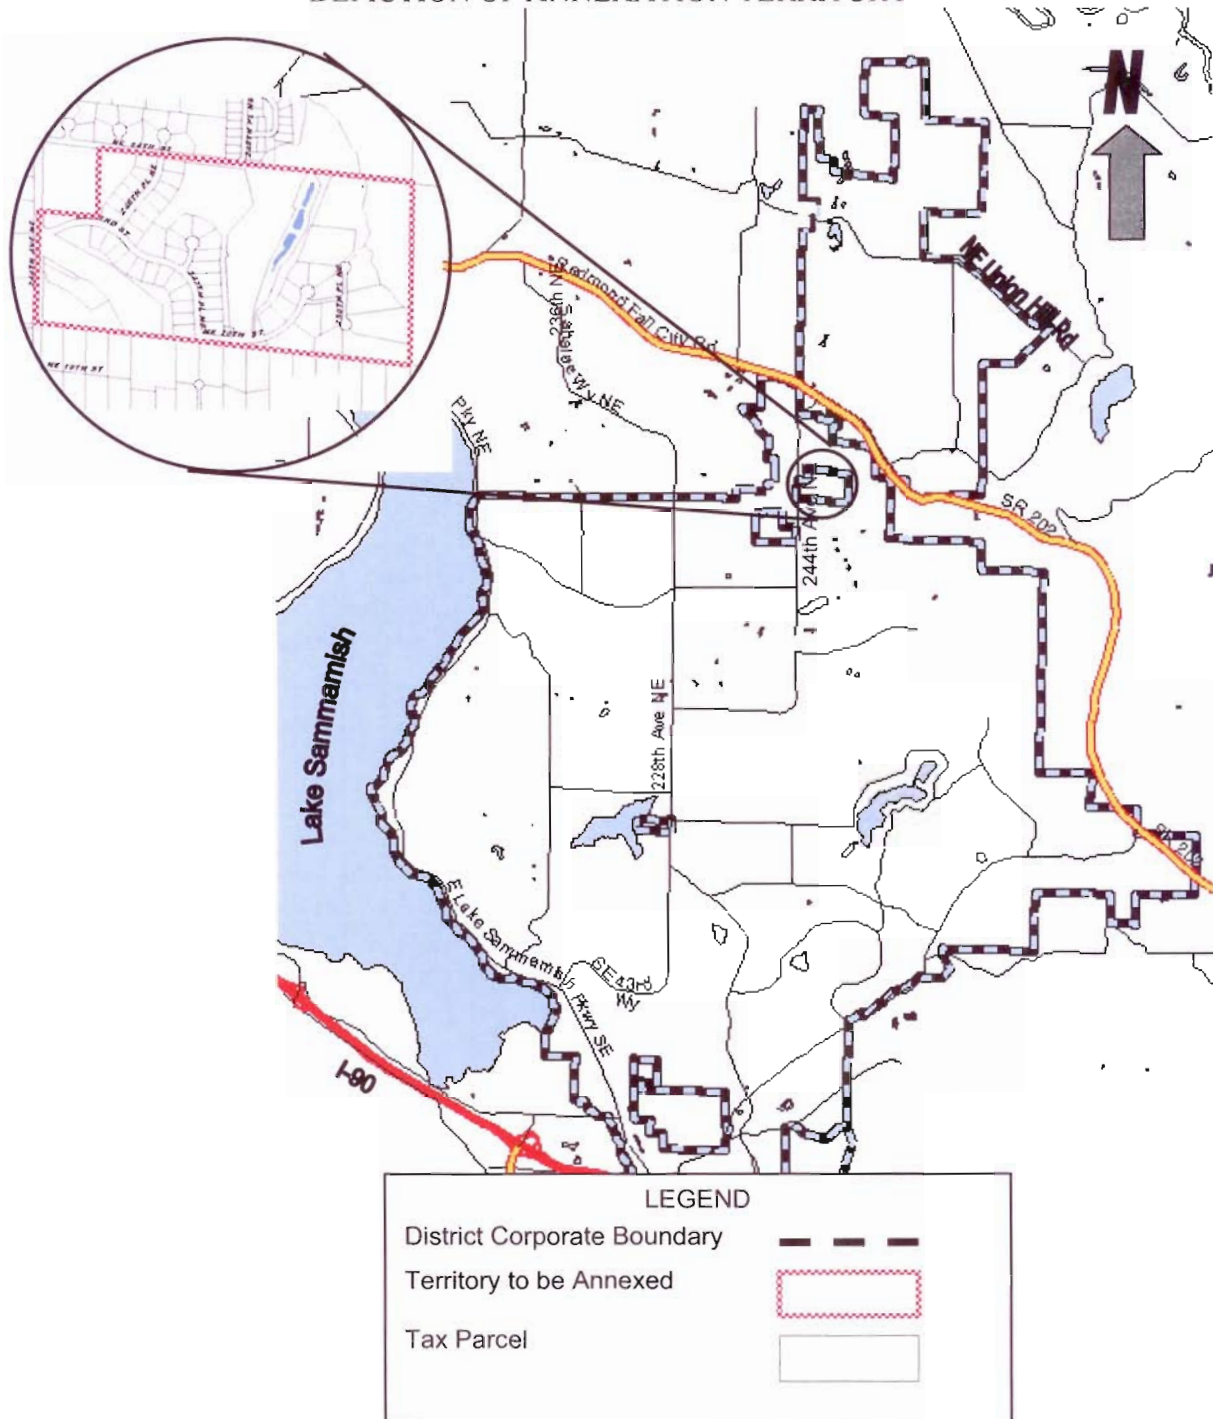

RECEIVED

JAN 06 2009

WA State Boundary Review Board For King Co.

EXHIBIT B
VICINITY MAP
DEPICTION OF ANNEXATION TERRITORY

Resolution No. 3765