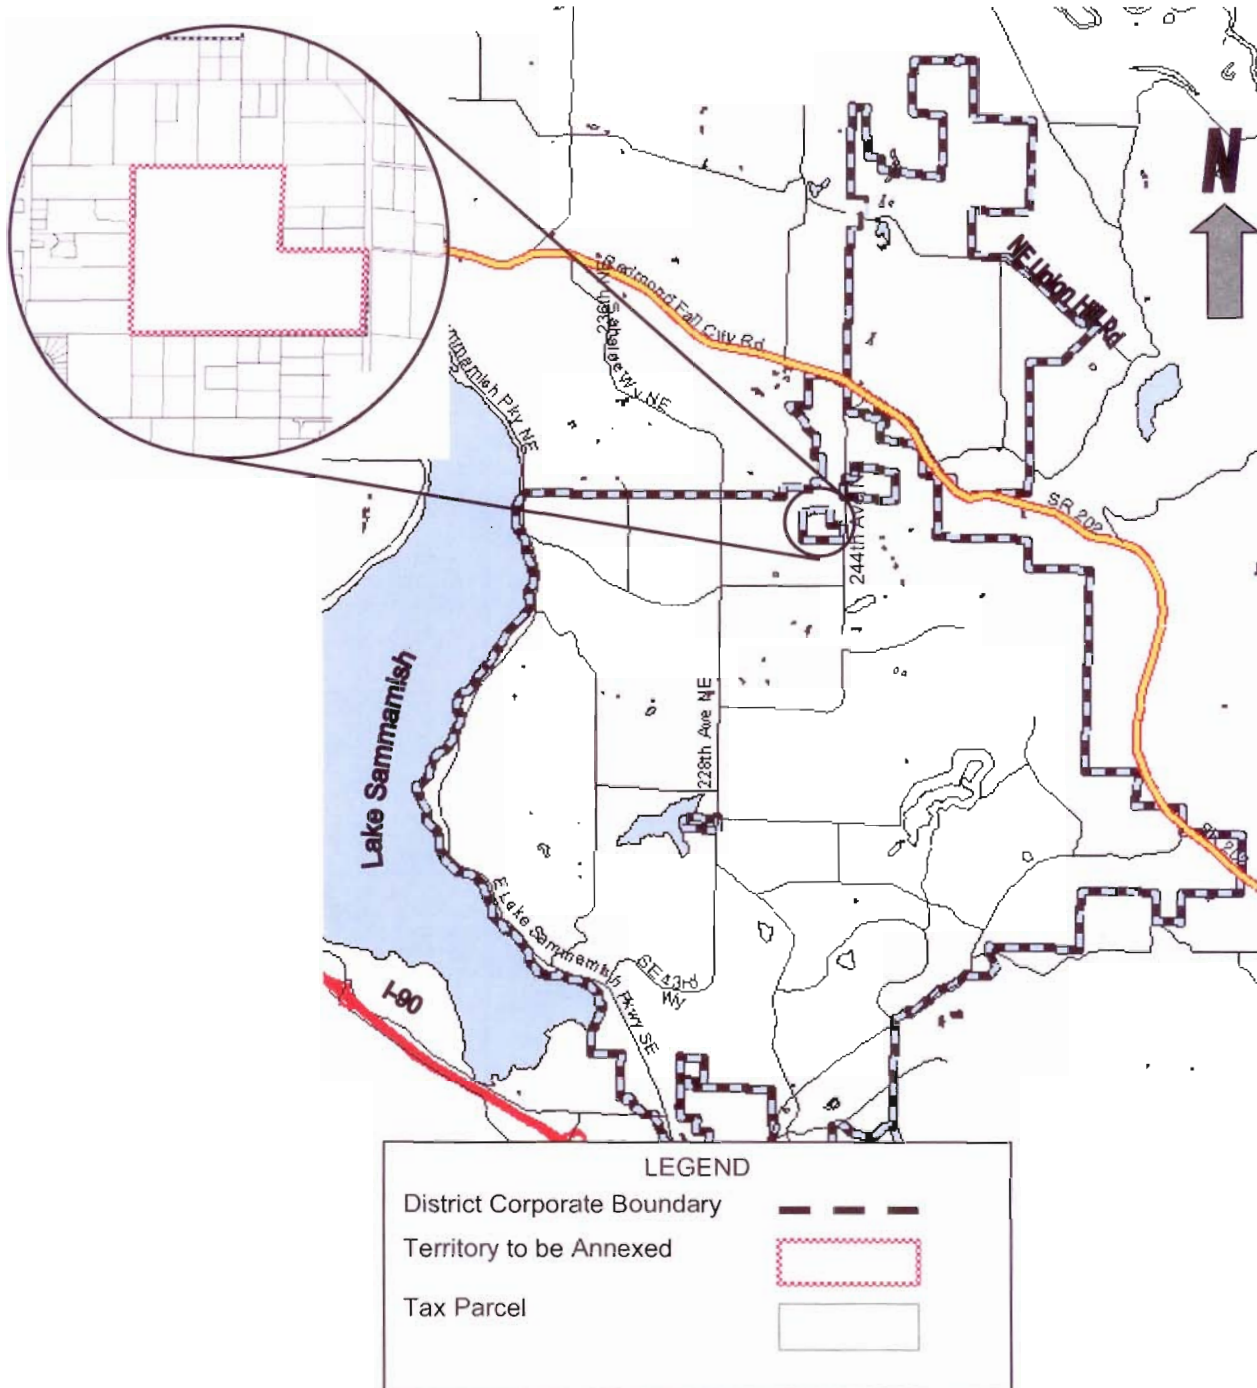

RECEIVED

JAN 06 2009

EXHIBIT B  
VICINITY MAP  
DEPICTION OF ANNEXATION TERRITORY

WA State Boundary Review  
Board For King Co.

Resolution No. 3767