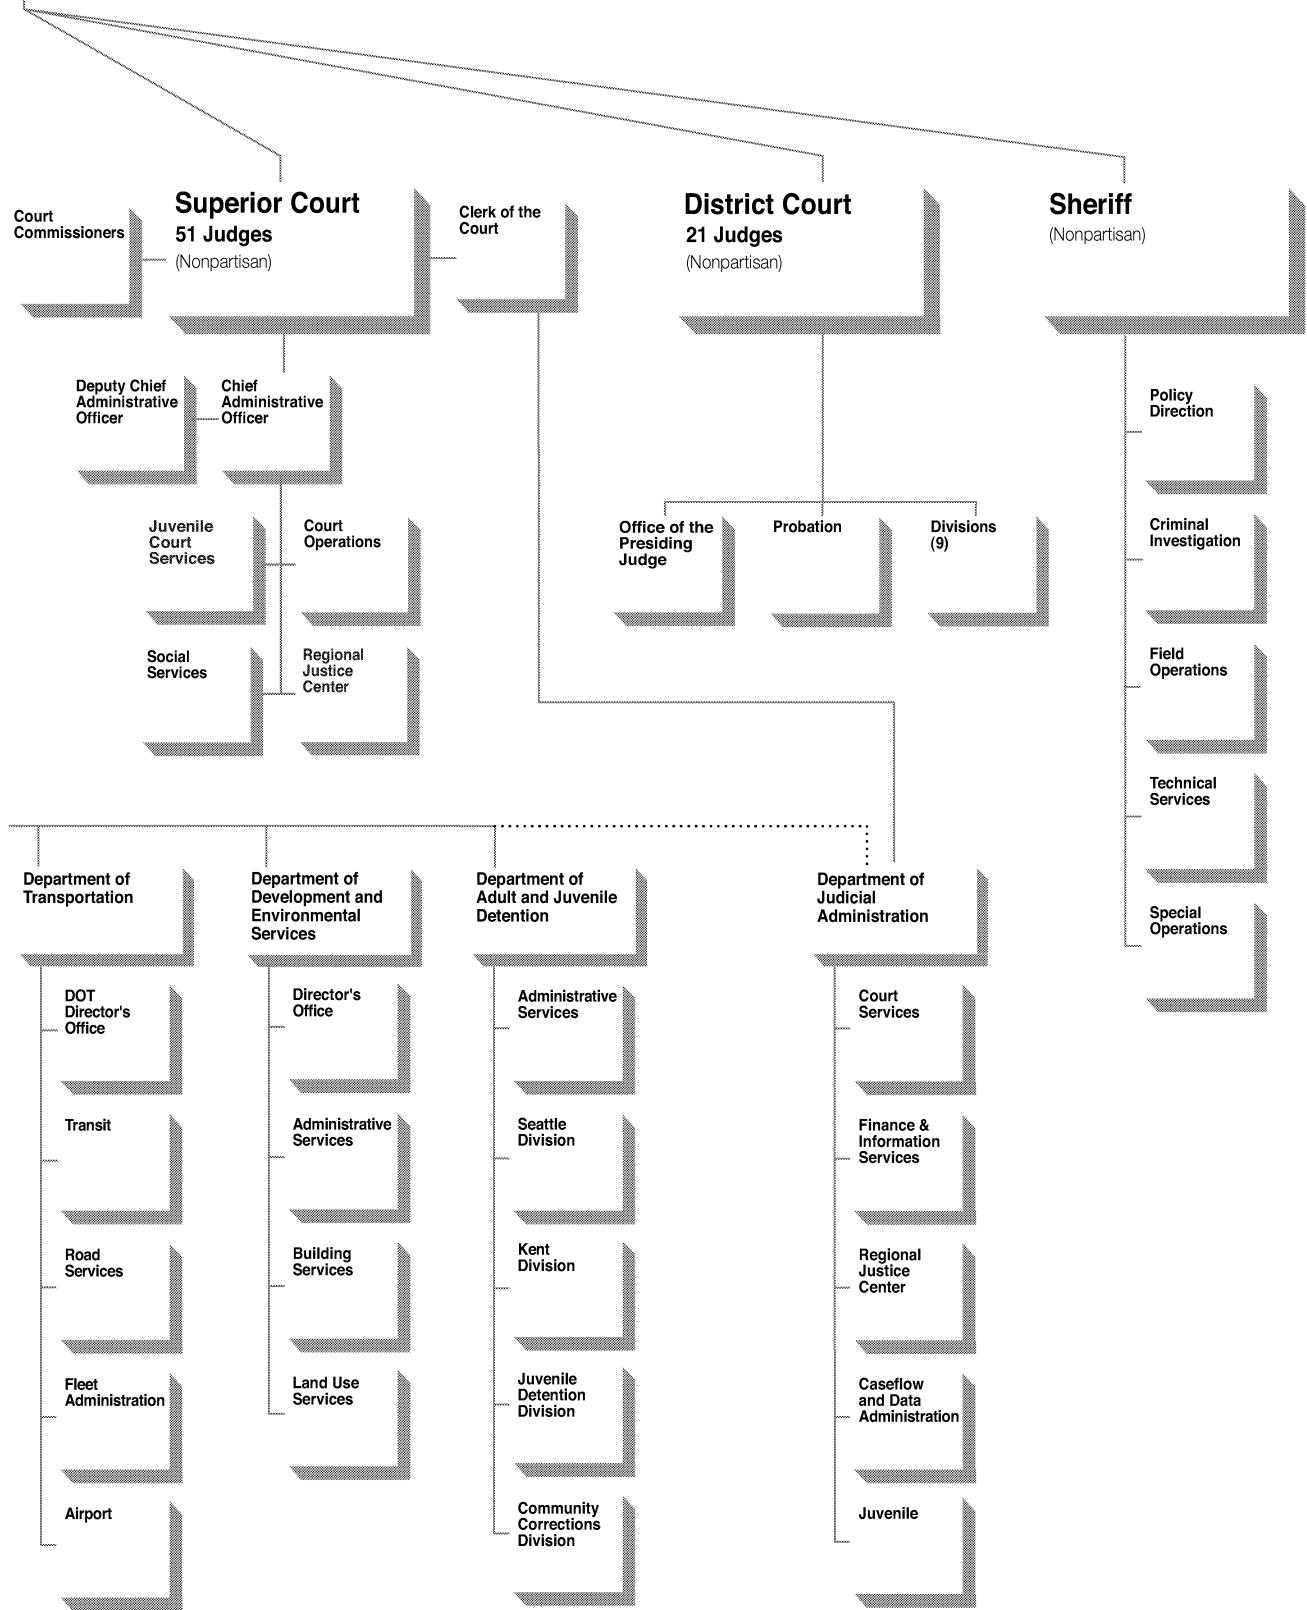

The Electorate

of King County

Legend
 Dual Reporting
 Single Reporting